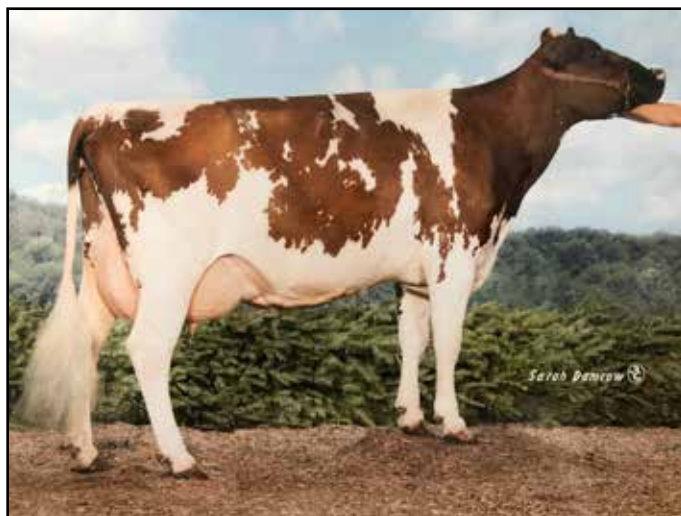

Hidden-Valley Kinsman Bobbie EX-90
3rd Dam of Lot 4

Lot 5 Spring Calf

$ _____

Born: March 21, 2018
Reg: 840003144577554
Owner: Roy Coale

Name: Hidden-Valley Raney Blizzard
97.68 % Reg Ayrshire

— Margot Calimero

Sire: Palmyra Calimero LH Raney-ET

69261850 P7 +423
PTA +160M +5F -2P 74R
4/18
PTA% -.01 -.04
PTAT +.70T 74R 4/18
D/AV 21592M 3.9 837F 3.1 671P 8.5T

— Galney-EPC L.H. Rosy-ET EX-92 ELITE

3-00 2 305 22420 4.5 1012 3.5 789
365 26100 4.4 1161 3.5 910

— Palmyra Romeo Aclaim-ET

Dam: Hidden-Valley Aclaim Bellamy GP-83

— Labrie Wilton-ET

— Hidden-Valley Wilton Brooke VG-88

4-07 2 305 15230 3.9 594 3.4 522
6-02 2 305 14870 4.5 666 3.2 479

— Hidden-Valley Kinsman Bobbie EX-90

LIFE 2991 117720 3.9 4555 3.1 3622

— Duncraven Heligo Bellisima VG-85 4-05

— Next Dams GP-82 then VG-85