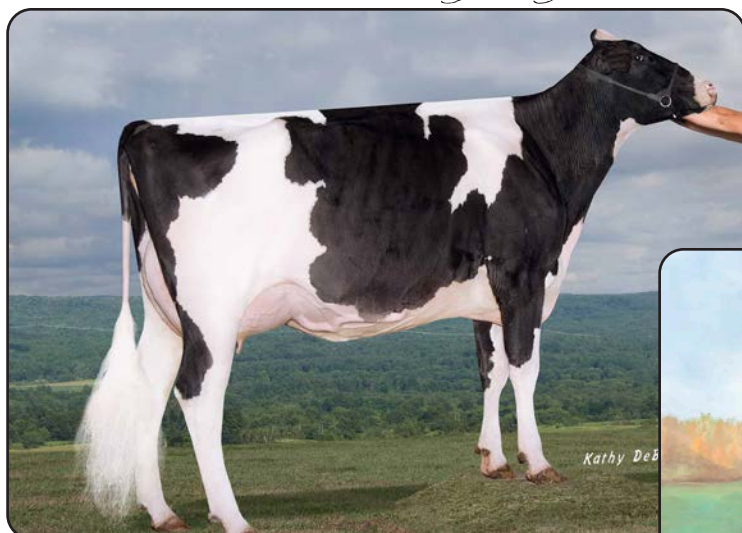

Spring Colors at Quietcove

Quietcove-W Gold Flower-ET "EX-90"
Graddam of Lot 52