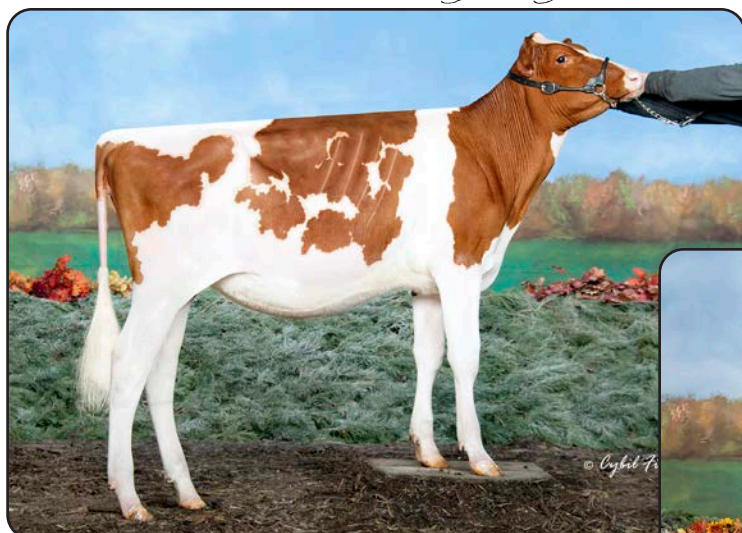

Spring Colors at Quietcove

Dorloy-K Arist Glitz-Red
All-American R&W Spring Calf 2020
Maternal Sister to Lots 21 & 22