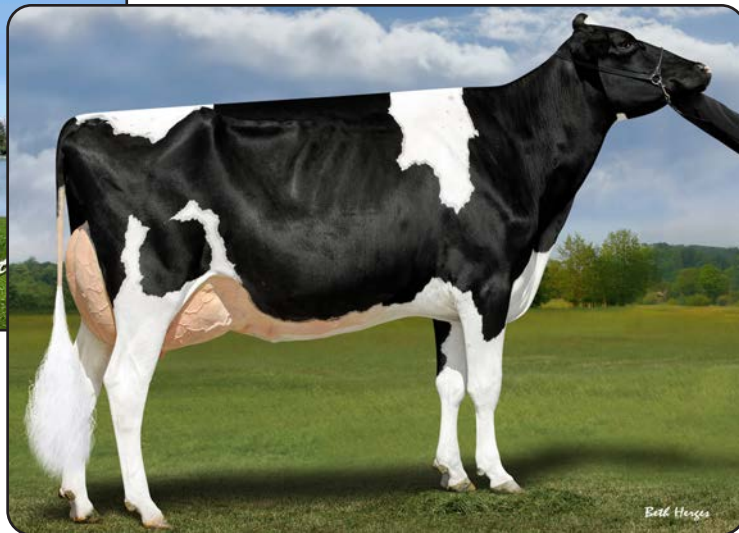

Kingsway Dempsey Nora "EX-94"
Nom. All-American 5 Year Old 2022
Maternal Sister to Lot 64

Lot 64

James Niple
8835 Patterson Rd.
Hilliard, OH 43026
614.204.3264

Braedale Goldwyn

CAN10705608 GP-84 GM Extra *CD *TY *TV *TL
PTA -696M -6F -11P 99R 12/22
PTA +1.06T +.62UDC +.78FLC 99R 12/22
GTPI +1873

Nipponia R D Lizabeth-ET

CAN7782151 EX-96-3E-CAN 9*
8-05 2x 365d 42,112 4.0 1691 3.0 1249
6-06 2x 365d 37,890 3.4 1272 3.0 1141
4-08 2x 365d 34,839 3.5 1230 2.9 1021
3-05 2x 313d 25,944 3.6 926 3.1 793
Life: 5 lact. 170,224 3.6 6124 3.2 5443
•HM All-Canadian Longtime Production Cow 2016
•HM Grand Champion Ontario Summer Sh. 2016
•1st Production Cow Ontario Summer Sh. 2016
•Grand Champion Northumberland 2014
•Grand Champion Northumberland 2012

REDCARPET GOLDEN YEARS-ET

840 3252913655 • Born March 11, 2022
99%RHA-I H.N. 4912 SPRING YEARLING

Maternal sisters to Golden Years:

Kingsway Dempsey Nora EX-94
•Nom. All-American 5 Year Old 2022

Redcarpet War Labriola

•Nom. Jr. All-American Spring Yearling 2022
•Res. Junior Champion IA State Jr. Show 2022

Shoremar James

CAN5902195 GP-Extra *TV *TL
PTA -1398M -30F -23P 99R 12/22
PTA -1.06T -1.43UDC -1.45FLC GTPI +1294

Braedale Baler Twine-ETS

CAN6860888 VG-86-2Y-CAN 34*
2-01 2x 365d 30,906 4.9 1521 3.2 993

Regancrest Dundee-ET

127640114 EX-95 *TY *TV *TL
PTA +1076M -57F -32P 99R 12/22
PTA +.57T +.66UDC -.15FLC GTPI +1367

Altagen Lee Lena-ET

CAN9255033 EX-91-2E-CAN 4*
5-03 2x 365d 45,463 3.1 1415 3.0 1360
Life: 4 lact. 136,019 3.2 4332 3.1 4237
•1st 5 Year Old Ontario Summer Show 2006
•2nd Sr. 3 Yr Old Ontario Spring Discovery 2004
•2nd Sr. 3 Yr Old Dufferin & Wellington 2004
•3rd Sr. 3 Year Old Autumn Opportunity 2004

Full sisters to Golden Years:

Kingsway Goldwyn Elizabeth-ET EX-93-4Y-CAN

3-00 2x 365d 33,287 4.7 1578 3.3 1082
•1st 4 Year Old Lindsay Exhibition 2018

Kingsway Goldwyn Elsie-ET EX-90-2E-CAN

4-10 2x 355d 24,718 4.8 1182 3.6 888
•Nom. All-American Milking Yearling 2015
•Res. All-Ontario Milking Yearling 2015

Kingsway Goldwyn Elvira-ET EX-90-4Y-CAN

•HM All-Ontario Sr. 2 Year Old 2018

3rd through 6th Dams:

Acme Star Lily EX-94 EEEEE 8*

7-07 2x 365d 35,800 3.8 1358 3.0 1060
5-03 2x 365d 35,818 3.7 1338 3.2 1146
Life: 5 lact. 169,331 3.7 6193 3.2 5452

•Grand Champion International Show 1998

•Grand Champion RAWF 1997, 1998 & 1999

•All-American 1997 & 1998

•All-Canadian 1995, 1997 & 1998

•Res. All-Canadian Mature Cow 1999

Acme Anthony Lil VG-88-5Y-CAN

8-10 2x 365d 24,590 4.1 1001 3.8 926
Life: 6 lact. 127,512 4.3 5529 3.7 4753

Kruisdale Sheik Lilly VG-85

5-06 2x 345d 21,499 4.5 957

Kruisdale Mark Snowwhite VG-85

5-06 2x 359d 22,015 3.8 840