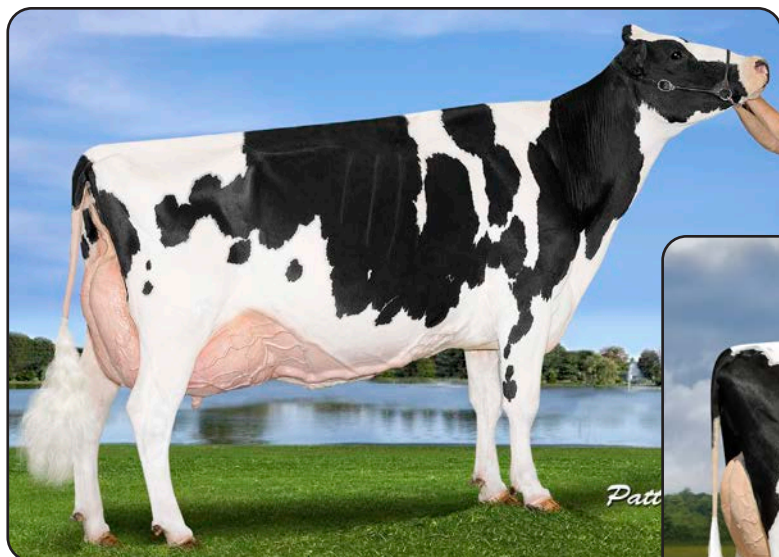

Spring Colors at Quietcove

Nipponia R D Lizabeth-ET "EX-96 3E"
HM All-Canadian Longtime Production Cow 2016
Dam of Lot 64