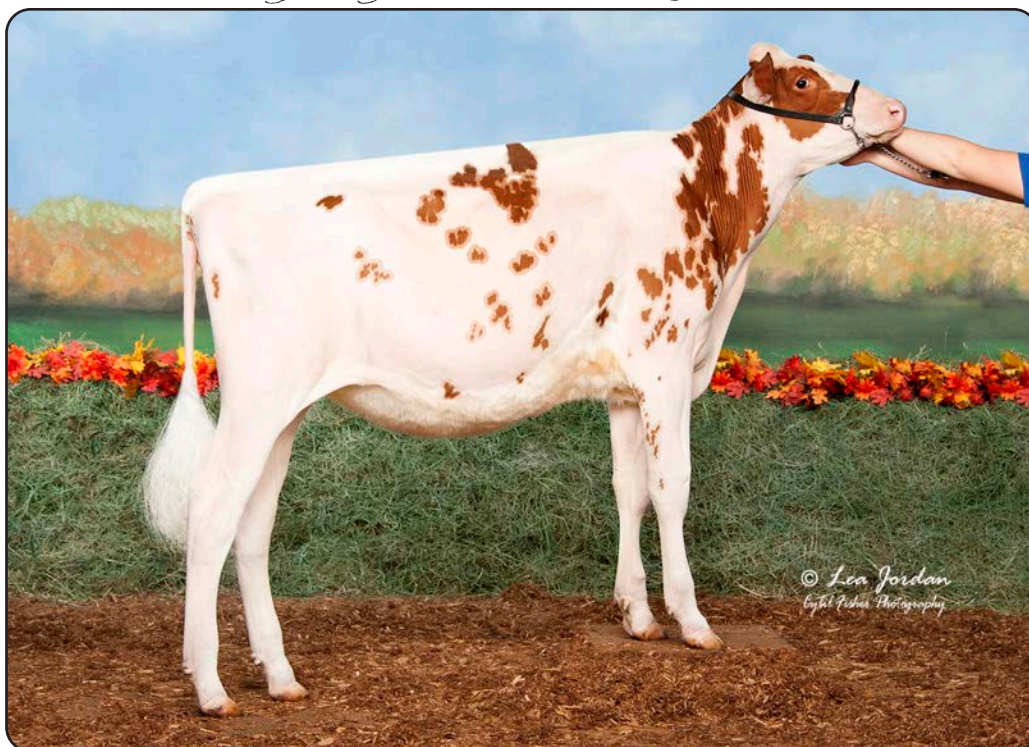

Spring Colors at Quietcove

Quietcove Firecracker-Red
Lot 51

Lot 51

Quietcove Holsteins
17930 Freyburg East Rd.
Wapakoneta, OH 45895
419.552.0355

QUIETCOVE FIRECRACKER-RED

840 3250307001 • Born March 6, 2022
99%RHA-I H.N. 285 SPRING YEARLING

- •2nd Spring Calf Mideast Summer R&W Show 2022
- •2nd Spring Calf Mideast Fall R&W Show 2022 (NAILE)

Maternal sister to Gold Flower:

Quietcove-W Foxy Lady-ET EX-91 EX-MS
2-02 2x 365d 29,620 3.5 1040 2.8 829
•4th Year Old Mideast Summer National 2014

Farneer Altitude-Red-ET

3128013348 *TC *TY *TV *TL *TD
PTA +150M +10F +15P 98R 12/22
PTA +3.16T +2.73UDC +1.50FLC 98R 12/22
GTPI +2207

Quietcove Avalnche Funny-ET *RC

3218066886 Good Plus-84 2-00 *TC *TL
1-11 2x 305d 16,340 3.4 552 2.8 457
•1st Spring Yrlg Mideast Spring National 2021
•4th Spring Yrlg Mideast Summer National 2021

Maternal sisters to Funny:

Quietcove Doorman Fiji
•HHM All-American Spring Calf 2016
•3rd Spring Calf International Show 2016

Quietcove Doormn Flicker-ET VG-86
•HHM All-American Fall Yearling 2018
•Member Res. All-American Jr Best Three 2017

Mr Lr EDG Arvis 18196-ET *RC

3125201960 *RC *TC *TY *TV *TL *TD
PTA -485M +10F +4P 98R 12/22
PTA +1.94T +2.16UC +1.19FLC GTPI +2176

Farneer TBR Aria Adler-ET

72437575 Excellent-96 EEEEE 2E
3-11 2x 283d 34,240 5.1 1736 3.2 1098

Dymentholm Mr App Avalanche-Tw

CAN11957107 *RC *CV *TY *TL *TD
PTA -260M -7F -87P 99R 12/22
PTA +3.72T +2.74UDC +2.07FLC GTPI +1960

Quietcove-W Gold Flower-ET

66990041 Excellent-90 EEVVV
3-07 2x 365d 27,020 3.6 977 3.0 809
5-00 2x 365d 26,570 3.4 899 3.0 795
6-10 2x 365d 23,220 3.7 864 3.1 731
8-08 2x 365d 18,830 4.5 855 3.3 615
2-03 2x 365d 21,090 3.1 652 3.2 680
Life: 2127d 129,280 3.7 4787 3.2 4093

3rd through 7th Dams:

Quietcove Durham Fern-ET EX-90 2E
3-11 2x 365d 27,080 4.4 1182 3.2 861
Quietcove Titan Flurry-ET EX-93
3-10 2x 365d 33,880 4.5 1509 3.3 1125
•2x All-American nominee
Quietcove Valiant Fawn EX-95 2E 10*
4-09 2x 365d 36,670 4.1 1499 3.1 1131
Life: 2311d 115,949 4.0 4614 3.1 3547
•Res. All-American 4 Year Old 1987
•HM All-American 5 Year Old 1988
Quietcove Pete Fresca EX-91 DOM
7-01 2x 345d 19,410 4.1 802 3.3 648
Kohl Elevation Fern EX-90 2E
Life: 1872d 121,370 4.2 5143