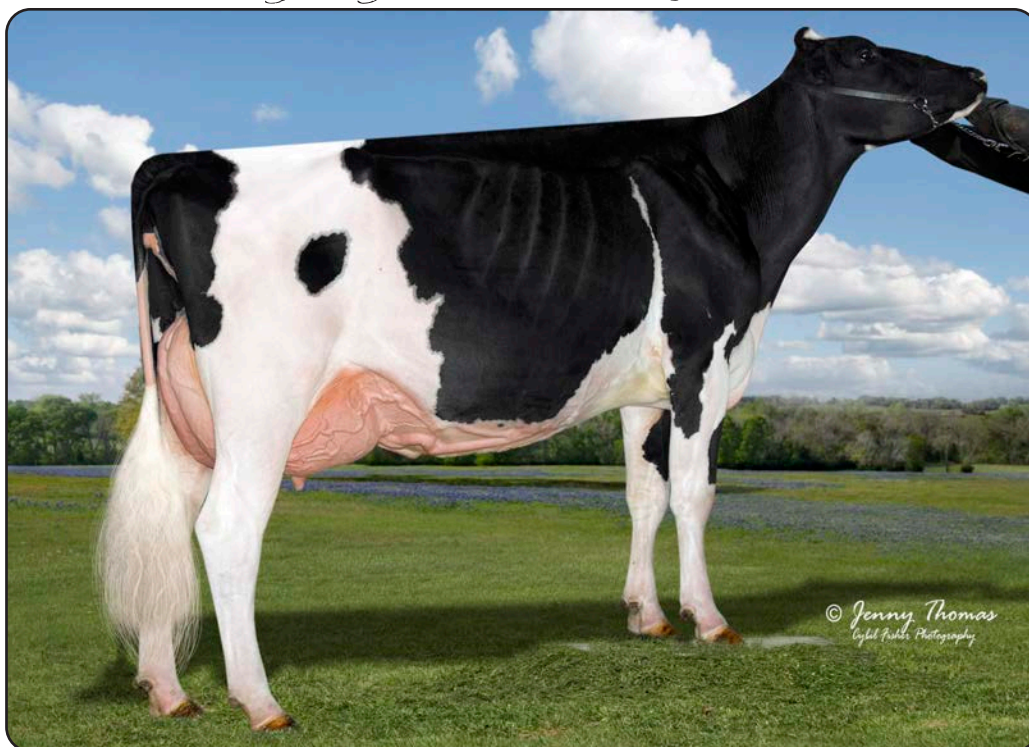

Spring Colors at Quietcove

Bertke GC Bentley "EX-92 2E"
2nd National Futurity 2018
Granddam of Lots 44 & 45

Lot 44

MS STEIN-WAY

QCOVE BLASTOFF

840 3249345931 • Born December 28, 2021
99%RHA-I H.N. 1281 WINTER YEARLING

(Denver x Brooklyn x Bentley)

Lot 44:

Brenland Denver

CAN12074893 *TR *TC *TY *TV *TL *TD
PTA +466M +26F +7P 99R 12/22
PTA +2.84T +1.66UDC +.73FLC 98R 12/22
GTPI +2140

Ms Bentley Dmn Brooklyn-ET

3200059985 Excellent-91 EX-MS 3-10
3-04 2x 305d 28,556 3.5 1012 2.9 834"
S: Val-Bisson Doorman-ET

Lot 45

MS QUIETCOVE-STEIN

BRIDGET

840 3250307014 • Born June 1, 2022
99%RHA-I H.N. 298 SUMMER YEARLING

(King Doc x Blair x Bentley)

Lot 45:

Woodcrest King Doc

3132417775 EX-90 GM *TR *TP *TC *TY *TV
PTA +1581M +67F +53P 99R 12/22
PTA +3.19T +2.15UDC +1.95FLC 99R 12/22
GTPI +2794

Ms Bentleys Dmn Blair-ET

3129017753 Very Good-85 VG-MS 3-10
3-05 2x 296d 21,714 3.8 824 3.0 645"
S: Val-Bisson Doorman-ET

Lilly Elsass & Paige Bertke
17932 Freyburg East Rd.
Wapakoneta, OH 45895
419.552.1090

2nd through 9th Dams:

Bertke GC Bentley EX-92 2E

5-06 2x 365d 32,190 3.9 1247 2.8 911

Life: 1812d 150,870 3.7 5594 2.8 4172

•Reserve Winner National Holstein Futurity 2018

•3rd Sr. 3 Yr Old Mideast Spring National 2018

•4th Sr. 2 Yr Old Mideast Spring National 2017

Express-SMD Bnick Blazin EX-94 2E

5-06 2x 305d 30,690 3.4 1056 3.0 913

Life: 1545d 126,460 3.2 4070 3.2 4019

Ms Express SMD Bravo VG-86 VG-MS

4-08 2x 365d 25,730 4.0 1020 3.6 918

Life: 2206d 145,150 3.5 5081 3.6 5193

Express SMD LJ Banshee EX-94 3E

4-09 2x 365d 32,230 3.3 1075 3.4 1115

Life: 1818d 124,370 3.4 4196 3.5 4337

•1st 5 Year Old Mideast Spring Natoinal 2007

Express Integrity Brooke-ET VG-88

2-04 2x 365d 23,760 4.1 981 3.4 803

Hart-Lyn Star Brittany-ET EX-94 3E

5-10 2xx 365d 36,660 5.0 1820 3.4 1251

Coyne-Farms Apache Bonny EX-94 4E DOM

Life: 2226d 130,630 4.2 5503 3.2 2518

Coyne-Farms Wilda R Bozo VG-86

Life: 2498d 125,060 3.3 4095 3.2 2239