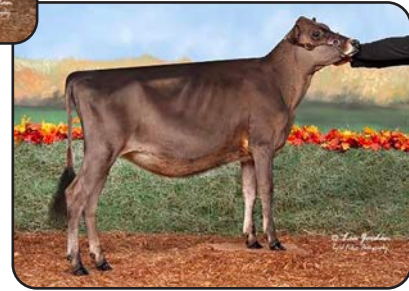

**Freedom Lane Kid Rock
Goldie-ET**
AJCA Res. Jr. All-American Spring Calf 2022
Full Sister to Lot 5

Lot 5

Josh, Eli & Noah Arp
1819 New State Rd.
Norwalk, OH 44857
717.222.4645

Mr Kathies Kid Rock

3128791587 JH1F JNSF A1A2 551JE1772
PTA -1629M -74F -58P 89R 12/22
PTA +1.6 GJUI +14.6 86R 12/22
GJPI -154

Despresents Joel Glamour-ET

CAN110619511 Excellent-93 4-11
•ABA All-American Jr. 2 Year Old 2019
•1st & BU Jr. 2 Year Old International Show 2019
•Res. Int. Champion International Show 2019
•Nom. ABA Jr. All-American 5 Year Old 2022
•1st 5 Year Old Ohio State Fair Jr. Show 2022
•1st 5 Year Old & Grand Champ. Huron Co. Fr '22
•5th 5 Year Old International Junior Show 2022

Maternal sisters to Glamour:

Despresents Joel Gloria-ET VG-88-CAN
Lencrest Premier Glory VG-87-CAN

FREEDOM LANE KID ROCK GINGER-ET

840 3231057994 • Born March 3, 2022
AMID 806 SPRING YEARLING

•ABA Junior All-American Spring Calf 2022
•Nom. ABA All-American Spring Calf 2022
•1st Spring Calf International Junior Show 2022

Rapid Bay Indiana Gentry-ET

CAN105762718 91JE5424
PTA -1756M -72F -65P 96R 12/22
PTA +0.9T GJUI +8.0 GJPI -173

Stoney Point Comerica Kathie

119060959 Excellent-95 8-04
4-11 3x 305d 23,070 5.9 1370 3.6 835

Guimo Joel-ET

CAN106797223 JH1F JNSC 200JE384
PTA -1684M -56F -42P 99R 12/22
PTA +1.5T GJUI +16.5 GJPI -114

Lencrest Tequila Glory

CAN108054237 EX-91-CAN
3-03 2x 365d 24,068 4.7 1120 3.9 935
4-10 2x 365d 23,274 4.5 1036 3.8 886
•1st Jr. 2 Year Old & Grand Champion,
Quebec Spring Show 2015

Full sisters to Ginger:

Freedom Lane Kid Rock Gisele-ET

•ABA All-American Spring Calf 2022
•AJCA All-American Spring Calf 2022

Freedom Lane Kid Rock Goldie-ET

•AJCA Res. Jr. All-American Spring Calf 2022
•ABA HM Jr. All-American Spring Calf 2022

Freedom Lane Kid Rock Giggie-ET

•Nom. ABA All-American Spring Calf 2022
•4th Spring Calf All-American Jersey Show 2022

3rd through 8th Dams:

Lencrest Township Glow EX-90-2E-CAN

6-03 2x 322d 18,115 4.5 811 3.6 646
•Nom. All-Canadian Mature Cow 2011

Lencrest Golden Glow EX-90-2E-CAN

6-07 2x 365d 15,446 5.3 825 3.7 578

Bovi-Lact Hermit Glory EX-94-CAN 4*

7-02 2x 365d 20,402 5.1 1043 3.7 763
Life: 6 lact. 111,805 4.9 5463 3.8 4231

•Nom. All-Canadian 4 Year Old 1998

Bovi-Lact Imperial Groy 2 VG-87-CAN

•Res. All-Canadian Senior Calf 1992

Gusto Milestone Glory SUP-EX-CAN

Satucket Lavendar Glory EX-93-CAN