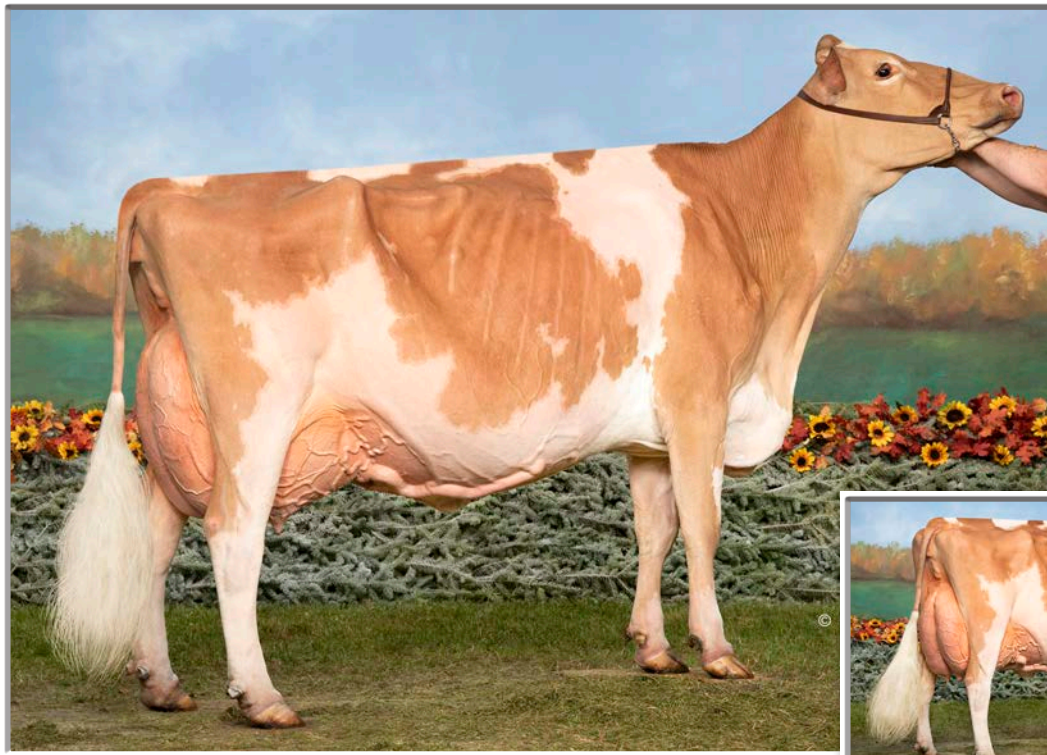

2-02 2x 255d 14,720 4.3 632 3.3 493

Guernsey Selections

Quest for Success VI

Valley-Gem Atlas Malt "EX-96"
3x Grand Champion NGS-Madison
Dam of Lot G1

G1

VALLEY GEM A PIE MELT YOUR HEART-ETV

Valley-Gem Farm
Brandon & Kim Grewe
952 19th Ave., Cumberland, WI 54829
715.419.0745
vgguernseys@gmail.com