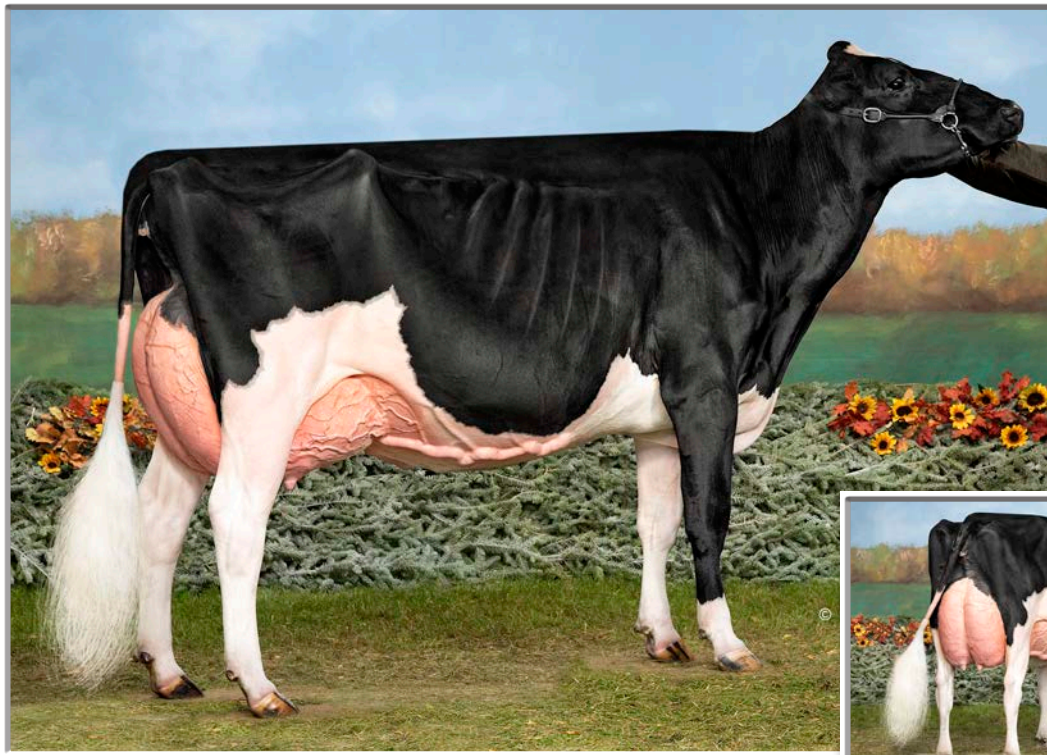

Quest for Success VI

S-S-I Doc Have Not 8784-ET "EX-95"

Res. All-American 4 Year Old 2022
Dam of Lot 2

2

DUCKETT PARKER 1146-ET

Mike & Julie Duckett
7285 County Rd S
Rudolph, WI 54475
715.459.6480 Mike
duckettholsteins@gmail.com

840 3250268051 • Born September 1, 2022
99%RHA-I *TR *TC *TL *TD H.N. 1146
FALL HEIFER CALF

GTPI +2814
PTA +1320M +.05% +66F +.04% +53P 78R 12/22
PTA +644NM +3.0PL 2.96SCS -.4DPR 2.2%DCE
PTA +2.60T +2.04UDC +1.20FLC 77R 12/22
PTA +177FE +0.6FI 2.2%SCE
A2/A2 • AB

Fustsyn Parker-ET

3128190241 *TC *TY *TV *TL *TD
PTA +1272M +82F +57P 79R 12/22
PTA +2.75T +2.51UDC +1.81FLC 79R 12/22
GTPI +2994

S-S-I Doc Have Not 8784-ET

3143722147 Excellent-95 EEEEE 5-01
GTPI +2722
PTA +1617M -.06% +44F +.01% +52P 83R 12/22
PTA +548NM +3.7PL 3.02SCS -.6DPR 2.1%DCE
PTA +2.92T +2.48UDC +1.00FLC 84R 12/22
A2/A2 • AB
3-06 2x 297d 33,720 3.6 1218 3.1 1043
2-02 2x 365d 29,320 3.8 1127 3.2 947
•Res. All-American 4 Year Old 2022
•3rd 4 Year Old International Show 2022
•Sold as a pkg for $1,925 million Duckett Summer
Selections Sale II, 2022

Woodcrest King Doc

3132417775 EX-90 GM *TR *TP *TC *TY *TV
PTA +1581M +67F +53P 99R 12/22
PTA +3.19T +2.15UDC +1.95FLC GTPI +2794

Fly-Higher Jedi Havenot-ET

3132362543 Very Good-86 VG-MS 2-06
GTPI +2435
PTA +1876M -.18% +18F -.01 +56P 86R 12/22
PTA +395NM +2.2PL 2.997SCS -.20DPR 2.5%DCE
PTA +1.59T +1.67UDC -.56FLC 85R 12/22
3-05 3x 319d 27,979 3.1 858 3.4 902

3rd through 12th Dams:

Higher Jedi Havenot-ET VG-86 VG-MS
3-05 3x 319d 27,979 3.1 858 3.4 902
Cookiecutter Masy Hashes VG-85 VG-MS
3-11 3x 365d 39,630 3.6 1436 3.1 1209
Cookiecutter Mom Halo-ET VG-88 EX-MS DOM
2-00 2x 365d 35,280 5.2 1819 3.7 1304
•Global Cow of the Year 2019
Cookiecutter Gld Holler-ET VG-88 DOM
2-03 2x 365d 40,730 3.5 1411 3.1 1250
•Nom. Int'l Cow of the Year 2016
Ms Kings-Rnsm Champ Haley-ET EX-90 GMD DOM
3-11 3x 365d 43,690 3.7 1625 2.9 1274
Regancrest-JDV Hanna-ET EX-90 GMD DOM
4-07 3x 365d 45,110 4.3 1922 3.0 1364
Long-Haven Rudolph Dee-ET 2E-90 GMD DOM
2-11 2x 365d 32,720 4.8 1565 3.8 1252
Regancrest Elton Disrael-ET VG-88 GMD DOM
2-04 2x 365d 33,617 4.5 1499 3.5 1169
Snow-N Denises Dellia EX-95 2E GMD DOM
7-06 2x 365d 35,610 4.0 1431 3.1 1103
Life: 2558d 180,240 3.9 7108 3.4 6065
•Grand Champion WI Spring National 1991
•Global Cow of the Year 2005
Snow-N Dorys Denise EX-90 2E GMD DOM
5-09 2x 365d 33,350 3.8 1256 3.1 1038