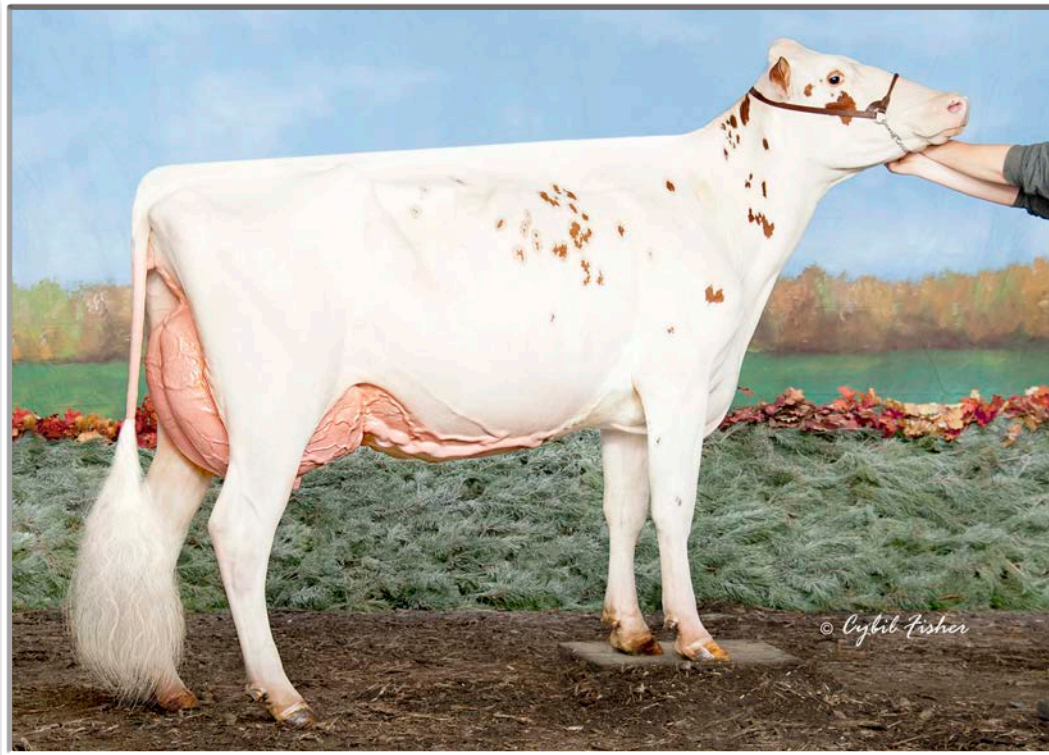

Quest for Success VI

Hardwood Agent Breala-Red "EX-92 EX-MS"

All-American R&W Sr. 2 Year Old 2020

Dam of Lot R29

R29

WAPSI-ANA WARRIOR BLISS-RED

Luke & Abby Fairbanks
Wapsi-Ana
20755 90th St.
Anamosa, IA 52205
319.480.2484
fairbanksfarm70@gmail.com

840 3253627243 • Born December 7, 2022
99%RHA-I H.N. 1513
WINTER HEIFER CALF

Mr Blondin Warrior-Red-ET

3139655530 *TP *TC *TY *TV *TL *TD
PTA -802M -19F -16P 98R 12/22
PTA +3.20T +1.66UDC +1.64FLC 98R 12/22
GTPI +1807

Hardwood Agent Breala-Red

3146915296 Excellent-92 EEEEE 4-04
2-11 3x 291d 27,800 4.6 1280 3.2 888
3-10 3x 331d 21,610 3.9 1053 3.2 701
•All-American R&W Sr. 2 Year Old 2020
•1st Sr. 2 Year Old & HM Int. Champion,
North American Open R&W Show 2020

Dymentholm Mr App Avalanche-Tw

CAN11957107 *RC *CV *TY *TL *TD
PTA -260M -7F -87P 99R 12/22
PTA +3.72T +2.74UDC +2.07FLC GTPI +1960
Triplecrown-JW Door Wisp-ET *RC
3128860372 VG-85-3Y-CAN
3-03 2x 365d 35,587 4.0 1424 3.3 1178

Siemers Agent-Red-ET

3123738666 *TP *TY *TV *TL
PTA +34M +0F -3P 97R 12/22
PTA +1.41T +1.77UDC +1.72FLC GTPI +2232

Hardwood I Bricole *RC

74175157 Very Good-87 VG-MS 3-07

3rd through 10th Dams:

Hardwood AC Bonfire-Red-ET

1-11 2x 144d 8,620 3.9 336 2.9 248"

Hardwood SS Belles Babe-ET EX-94 3E

5-03 2x 365d 31,780 3.9 1244 3.2 1030

Life: 2621d 202,280 3.9 7887 3.3 6678

Hardwood Durham Belle-ET EX-93 2E

4-02 2x 365d 31,610 4.2 1330 3.5 1104

Life: 1938d 134,380 4.1 5543 3.5 4645

Hardwood Mark Breanna EX-92 2E GMD DOM

6-10 2x 365d 30,650 4.2 1286 3.3 1008

Life: 2518d 173,670 4.2 7290 3.4 5926

Hardwood Fantastic Brenda VG-85

4-02 2x 365d 24,850 4.4 1097 3.4 840

Hardwood Banner Bo VG-86 EX-MS

3-01 2x 357d 27,749 3.7 1021 3.4 931

Hardwood Chairman Brook EX-90 2E DOM

4-03 2x 365d 31,360 3.3 1029 2.9 914

Hardwood Monitor Boots VG-85 GMD DOM

6-01 2x 360d 27,500 3.6 948