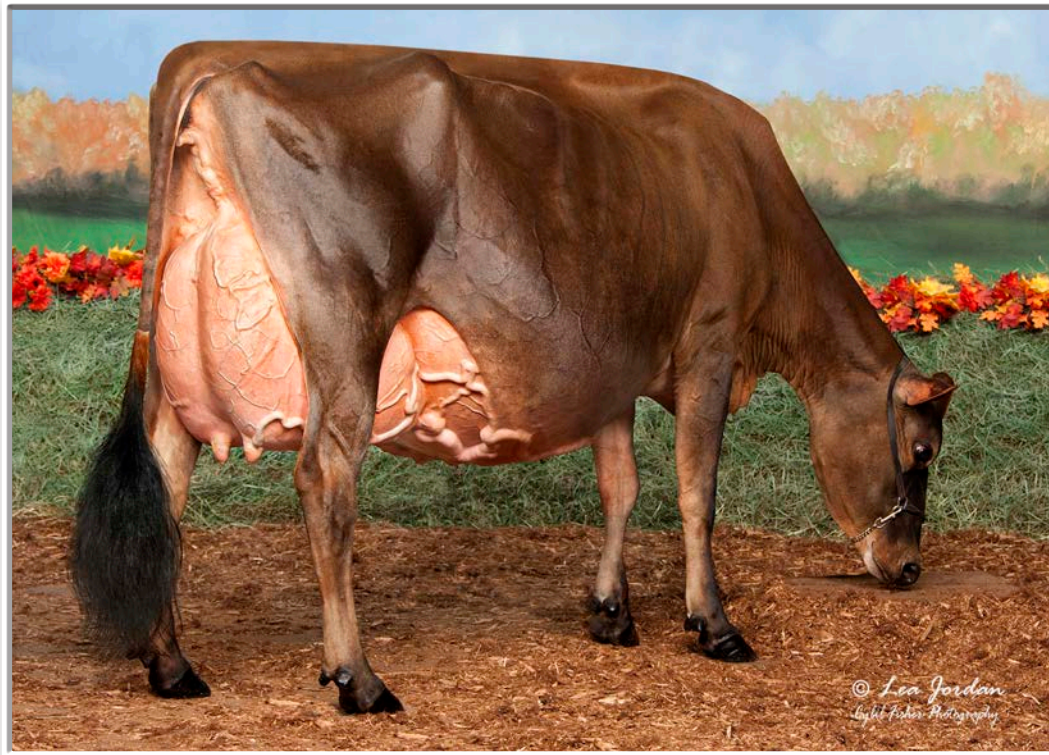

Quest for Success VI

Rolling Spring Premier Lucille-ET "EX-94"

Res. Jr. All-American 5 Year Old 2022

Dam of Lot J14

J14

SYNERJY LOVETRUCK-ET

Evan Jauquet
Synergy Family Dairy
W2285 County Rd S
Pulaski, WI 54162
920.639.4391
evanjauquet@gmail.com

67286378 • Born September 7, 2022
FALL HEIFER CALF AMID 378

LUCILLE!

- •ABA Res. Jr. All-American 4 Year Old 2021
- •1st 4 Yr Old & Sr. Champ. Int'l Jr. Show 2021
- •1st 4 Yr Old & Grand NE WI High Prot. Jr. Sh. '21
- •2nd 4 Yr Old & Res. Sr. Ch. WI Champ. Jr. Sh. '21
- •2nd 4 Yr Old Wisconsin Jr. State Fair 2021
- •ABA HM Jr. All-American Sr. 3 Year Old 2020
- •1st Sr. 3 & Res. Int. Champ. WI Champ. Jr. Sh. '20
- •1st Sr. 3 & Grand Champ. Shawano Co. Jr. Fr '2-

Maternal sisters to Lucille:

- **Rolling Springs VR Layla EX-93**
  6-09 2x 270d 17,660 6.2 1087 4.1 718
- **Arethusa HG Libby-ET EX-91**
  5-03 2x 305d 32,460 6.3 2037 4.2 1377
- **South Mountain Socrates Laughter-ET EX-92**
- **Bellemac-Jr Socrates Lydia-ET EX-91**

Guimo Joel-ET

CAN106797223 JH1F JNSC 200JE384
PTA -1684M -56F -42P 99R 12/22
PTA +1.5T GJUI +16.5 99R 12/22
GJPI -114

Rolling Spring Premier Lucille-ET

3136953893 Excellent-94 5-08
4-03 3x 356d 19,800 5.8 1171 4.0 797"
3-02 3x 294d 15,930 6.8 1081 4.1 655
5-04 3x 287d 17,840 6.0 1071 4.0 707"RIP
2-03 2x 292d 17,030 6.2 1062 5.1 875"
•ABA Res. Jr. All-American 5 Year Old 2022
•Nom. ABA All-American 5 Year Old 2022
•1st 5 Yr Old & Res. Grand WI Champ. Jr. Sh. '22
•1st 5 Yr Old International Jr. Show 2022
•1st 5 Year Old WICHampionship Show 2022
•3rd 5 Yr Old All-American Jr. Jersey Show 2022
•5th 5 Yr Old All-American Jersey Show 2022
•6th 5 Yr Old International Show 2022

Tollenaars Impuls Legal 233-ET

61929249 29JE3506
PTA -145M -22F -3P 99R 12/22
PTA +0.0T GJUI +2.0 GJPI +7

Fermar Paramount Joy

CAN104419880 EX-95 14*
3-01 2x 305d 21,400 5.2 1116 4.0 873

Hawarden Impuls Premier

67107510 JH1C JNSF A2/A2 29JE3756
PTA -1070M -2F -11P 99R 12/22
PTA +0.4T GJUI -0.6 GJPI +15

Arethusa Deluxe Lyric-ET

115835748 Excellent-92
2-10 2x 305d 19,730 5.9 1170 3.8 750
1-10 2x 305d 15,200 5.3 809 4.0 608
•Nom. All-Canadian Sr. 2 Year Old 2010
•All-Canadian Milking Yearling 2009
•ABA All-American Milking Yearling 2009
•1st Milking Yearling & HM Int. Ch. RAWF 2009
•1st Fall Yearling & Jr. Champ. NY Spring Sh. 2009

3rd through 5th Dams:

- **Silver Dreams Centr Lindy EX-92**
  3-02 2x 305d 20,820 5.2 1085 3.5 732
  •Res. ABA All-American 4 Year Old 2007
  •1st 4 Year Old & Grand Champion NYSS 2007
- **Silver Dreams Faithful Lindy VG-86**
  3-08 2x 305d 12,180 5.1 616 3.9 470
- **Pals Lovely EX-91**
  4-10 2x 305d 11,400 5.3 607 4.0 455