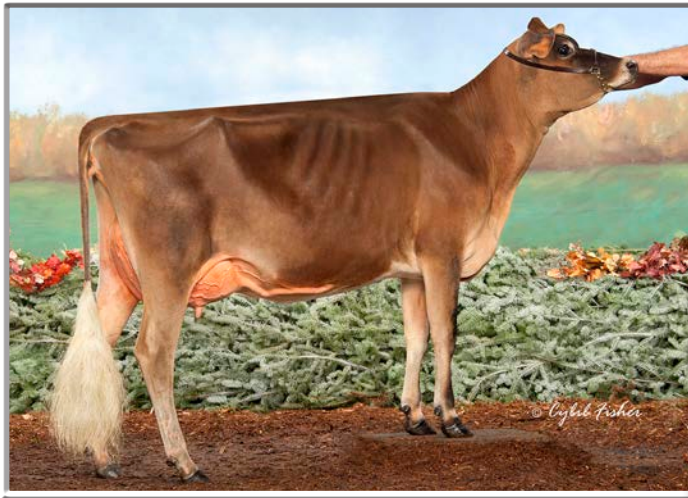

Kinghurst Supreme Bright EX-90-CAN

River North's Pansy's Bright EX-SUP-CAN

10-1 2x 305d 12,137 5.4 653

Maids Pansy EX-CAN

6-01 2x 305d 16,586 5.1 845

Quest for Success VI

Lost-Elm Tequila Jasmine-ET "EX-92"
Full Sister to Dam of Lot J25