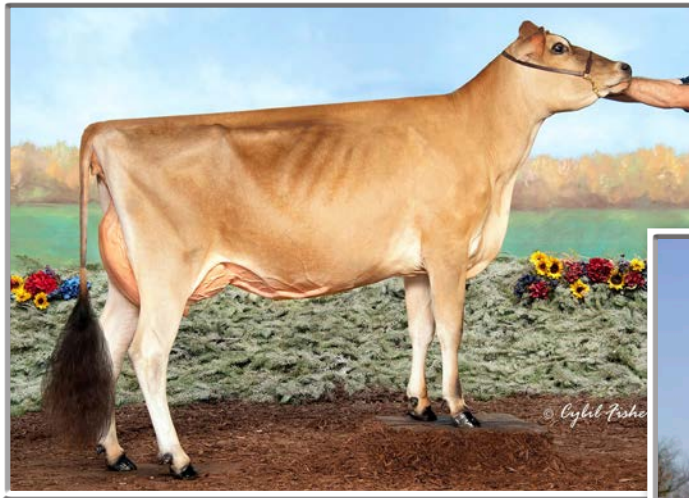

Quest for Success VI

River Valley Citation Lovely-ET "EX-92"
Granddam of Lot J2