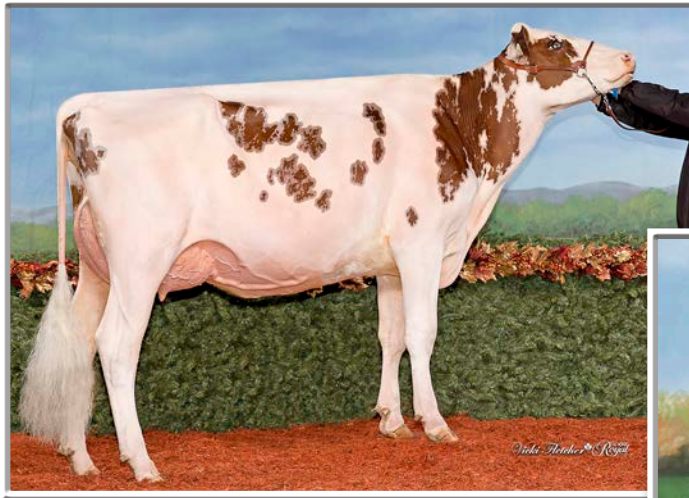

Life: 3433d 190,200 4.4 8281 3.5 4818

•Nominated All-American Aged Cow 1986

•All-Wisconsin Aged Cow 1987

D-R-A Ideal Precious Leader EX-90 2E

D-R-A Princess Lad Leader EX-90 3E

Quest for Success VI

Kingsway Mirand Avocado-PP-Red-ET "VG-87"
 Nom. All-Canadian R&W Jr. 2 Year Old 2022
 Maternal Sister to Lot R5