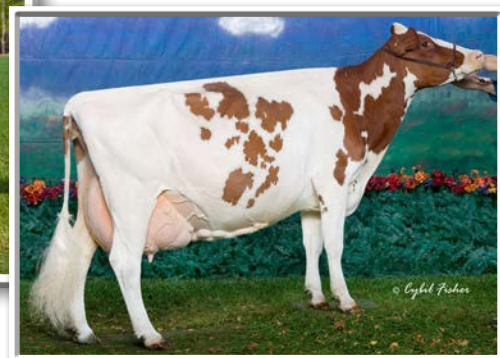

Covey-Farms Forever Jade "EX-93 2E"
2x Res. All-American
Fifth Dam of Lot A5

A5

RUSTIC-CREEK-KG RINGER JULIP-ET

Rustic Creek Genetics
1402 Scott St. Apt. 10
Kewaunee, WI 54216
920.655.4767
laneandkari@hotmail.com

840 3264522705 • Born September 3, 2022
FALL HEIFER CALF H.N. 2

GPTI +443
PTA +316M +24F +3P +104NM$
PTA +.60T 33R 1/23

Blue-Spruce Ringer

3138111319
PTA +472M +30F +16P 48R 12/22
PTA +.60T 45R 12/22
GPTI +477

Lazy M Maxum Jazz

3202759534 Excellent-91 3-09
2-03 3x 365d 24,240 4.2 1022 3.3 800
•1st Spring Calf Wisconsin State Show 2019
•2nd Spring Calf NE WI High Protein Show 2019

Des Coteaux Rubicom-ET

CAN109287246
PTA +1432M +30F +36P 91R 12/22
PTA +.20T GPTI +498

De La Plaine Bingo Stinger

100723904 Excellent-94 2E
4-03 2x 365d 30,144 4.3 1298 3.1 935

Daltondale Reality Maxum

100601299
PTA -588M -15F -24P 84R 12/22
PTA +.50T 81R 12/22

Lazy M Gibbs Jewel-ET

3125828981 Very Good-88 4-05
3-02 3x 280d 19,810 4.3 860 3.2 639
4-02 3x 296d 19,270 4.1 782 3.1 589
5-02 3x 224d 17,060 4.0 688 2.9 490

3rd through 5th Dams:

Covey-P&A Poker Jelly-ET VG-87
3-06 3x 354d 32,640 3.9 1278 2.9 959
Covey-P&A Cal Jewel-ET VG-89
•HM All-American Winter Calf 2007
•3rd Winter Calf Central National 2007
Covey-Farms Forever Jade EX-93 2E
3-05 2x 365d 31,380 3.3 1038 2.9 909
Life: 1577d 114,240 3.5 4044 2.9 3362
•Res. All-American Sr. 3 Year Old 2004
•Res. All-American 4 Year Old 2005