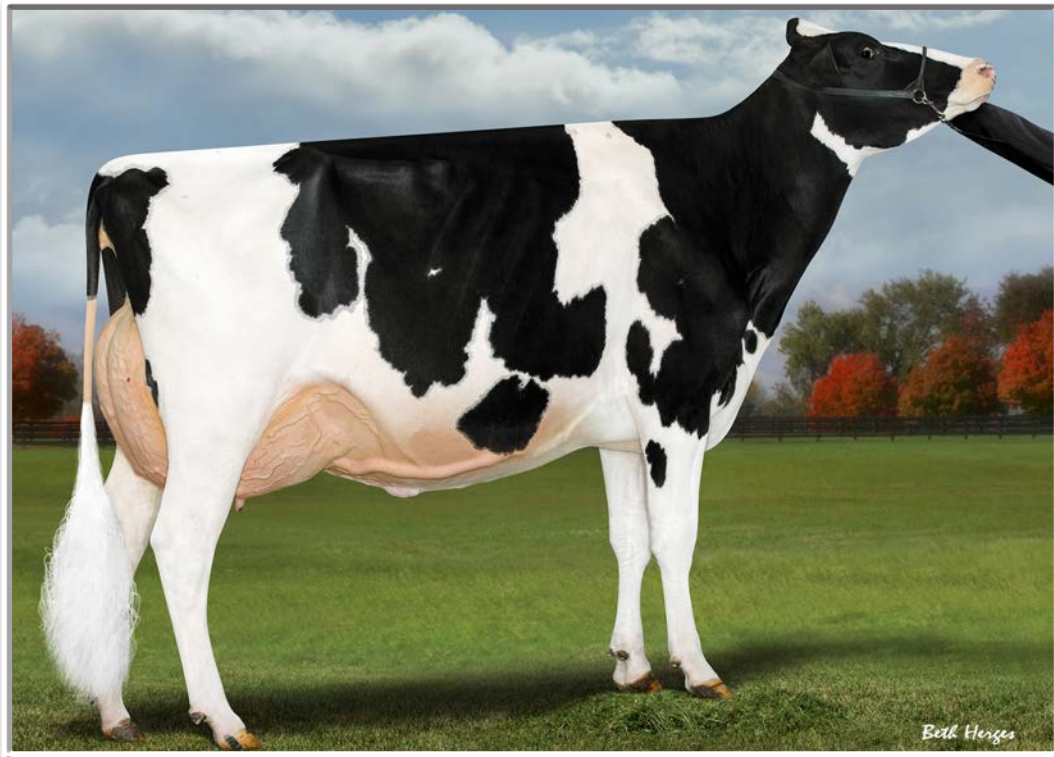

Quest for Success VI

Ladyrose Caught Your Eye-ET "EX-92"

All-American Jr. 3 Year Old 2022

Dam of Lot 4

4

GENOSOURCE LIGHTS OUT-ET

Genosource

2188 78th St.

Blairstown, IA 52209

570.765.0536 Amanda Hauck

amandahauck@genosource.com

563.451.5376 Kyle Demmer

563.451.5866 Tim Rauhen

Farnear Delta-Lambda-ET

3125993715 GM *TR*TP*TC*TY

PTA +1259M +45F +44P 99R 12/22

PTA +2.71T +2.99UDC +.80FLC 99R 12/22

GTPI +2782

Ladyrose Caught Your Eye-ET

3130101491 Excellent-92 EEEVE 3-08

GPTA +3.76T +2.48UDC +1.38FLC 80R 12/22

3-02 2x 280d 27,651 4.4 1206 3.1 851*RIP

2-01 2x 359d 25,210 3.9 991 3.2 801

•All-American Jr. 3 Year Old 2022

•All-National Jr. 3 Year Old 2022

•1st Jr. 3 Year Old International Show 2022

•Unanimous All-American Jr. 2 Year Old 2021

•1st Jr. 2 Year Old International Show 2021

840 3244008759 • Born December 7, 2022

99%RHA-I H.N. 74875

WINTER HEIFER CALF

GPTA +3.42T +2.86UDC +1.26FLC 80R 1/23

CAN-GPA Conf +15 12/22

A1/A2 • BB

Mr Mogul Delta 1427-ET

72128216 GM *TR*TC*TY*TV*TL

PTA +871M +55F +30P 99R 12/22

PTA +1.14T +1.77UDC +.41FLC GTPI +2615

EDG Lorette Uno 2198-ET

72437745 Excellent-91 2E 6-10

4-02 2x 330d 31,660 4.1 1289 3.4 1068

Croteau Lesperron Unix-ET

CAN107567492 EX-96 ST*TY*TV*TL*TD

PTA +605M +21F +11P 99R 12/22

PTA +2.37T +2.21UDC +.21FLC GTPI +2322

Rosedale Achieverslegacy-ET

3130798690 Very Good-89 VEVVE

1-09 2x 365d 26,380 5.1 1358 3.4 904

•All-American Milking Yearling 2017

•1st Milking Yearling International Show 2017

•Member All-American Produce of Dam 2017

S: Val-Bisson Doorman-ET

Full sister to Achieverslegacy:

Rosedale Catch A Glimpse VG-89 EX-MS

•All-American & All-Canadian Winter Yrlg 2017

•Junior Champion International Show 2017

Full brothers to Lights Out:

MB-Luckylady Eye Candy-ET +3.20 PTAT

MB-Luckylady Bullseye-ET +3.18 PTAT

3rd through 9th Dams:

Rosedale Lexington EX-95 2E

4-11 2x 365d 42,780 4.6 1973 3.0 1289

•All-American Produce of Dam 2017

•All-American 5 Year Old 2013

•Res. All-American 2010 & 2011

Rosedale Lexi-ET VG-89 EX-MS

2-02 2x 365d 26,800 5.1 1356 3.1 837

•Res. Int. Champion Midwest Spring Nat'l 2007

•All-Wisconsin Jr 2 Year Old 2006

•HM All-American Spring Yearling 2005

Rosedale Lea-Ann-ET *RC EX-93 2E GMD

4-08 3x 365d 39,370 3.4 1325 3.1 1202

•1st Jr 3 Year Old Midwest Spring Nat'l 1998

Stookey Elm Park Blackrose-ET 3E-96 7* GMD DOM

5-03 3x 365d 42,230 4.6 1939 3.4 1432

Life: 1609d 149,880 4.4 6621 3.3 4940

•All-American & All-Canadian Jr. 3 Yr Old 1993

•All-American & All-Canadian Jr. 2 Yr Old 1992

Nandette TT Speckle-Red EX-93 DOM

•All-American R&W 1981 & 1983

Nandette Riley Nana-Red VG-87

Nandette Bootmaker Gale VG-89