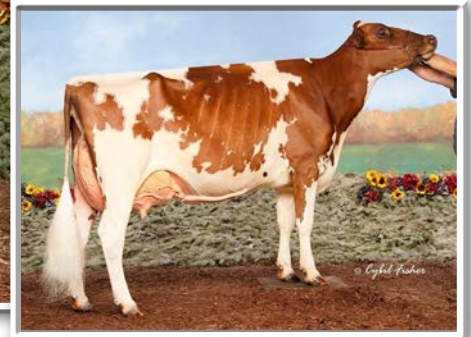

Palmyra Berkley P Ruth-ET "EX-94 2E"
2x Grand Champion International Show
Granddam of Lot G

G

Choice

CHOICE OF THREE FEMALES

Kurt Wolf & John Cannon
28159 Thunder Rd.
Guttenberg, IA 52052
563.543.2986 Kurt
563.542.7104 John
oldbankstonayrshires@gmail.com

low-Ayr Ski-Pal BJ Handsome

72616226

Duo Star Gentleman-ET

CAN106306758

Marilie Autograph-ET

CAN120267338

Palmyra Predator B Ruthless-ET

3148800255 Excellent-93 4-03 (Max)
3-02 2x 318d 29,570 6.0 1781 2.9 863
4-04 2x 231d 25,038 5.0 1264 3.1 772*RIP
2-03 2x 313d 26,370 4.0 1045 3.1 819
•Unanimous All-American 4 Year Old 2022
•Grand Champion International Show 2022
•Total Performance Cow International Show 2022
•Grand Champion Midwest National 2022
•Unanimous All-American Jr. 3 Year Old 2021
•Res. Grand Champion International Show 2021
•Int. Champion International Show 2021
•All-American Jr. 2 Year Old 2020
•Unanimous All-American Spring Yearling 2019

Choice of three (3) heifer calves.

Selection to be made by June 1, 2023.

TERMS: 35% Down; BALANCE DUE: @ selection

1. **G1)** Tag #3676 840003264022207
   Born March 2, 2023 S: Handsome
   G2) Tag #3686 840003264022217
   Born March 8, 2023 S: Gentleman
   G3) Tag #3690 840003264022221
   Born March 12, 2023 S: Autograph

Forever Schoon Predator-ET

CAN11119921
PTA +106M +4F +0P 96R 12/22
PTA +.30T GPTI +409

Palmyra Berkley P Ruth-ET

72394521 Excellent-94 2E
3-10 2x 323d 32,060 3.9 1256 3.0 960
2-10 2x 320d 26,340 4.7 1239 3.1 825
4-10 2x 328d 29,420 4.1 1218 3.1 916
Life: 1405d 117,140 4.3 5058 3.1 3662
•Unanimous All-American 4 Year Old 2018
•Grand Champion International Show 2018
•Total Performance Cow International Show 2018
•Grand Champion Mid-Atlantic National 2018
•Unanimous All-American Sr. 3 Year Old 2017
•Grand Champion International Show 2017
•Unanimous All-American Sr. 2 Year Old 2016
•Int. Champion International Show 2016

Maternal sisters to choice:

B-Ruthless Gentle Revenge VG-86

- •All-American Fall Yearling 2022
- •Res. All-American Milking Yearling 2022

B-Ruthless Resilient

- •Nom. All-American Fall Calf 2022
- •HM Jr. All-American Fall Calf 2022

B-Ruthless Champion Rosette

- •Nom. Jr. All-American Fall Calf 2022

3rd through 6th Dams:

Palmyra Poker LH Rosy-ET EX-92 Elite

3-00 2x 365d 26,100 4.4 1161 3.5 910
•Res. All-American 4 Year Old 2013
•Nom. All-American Jr. 3 Year Old 2012
•Nom. All-American Jr. 2 Year Old 2011

Galney-EPC L.H. Rosy-ET EX-90

4-06 2x 365d 32,980 3.8 1238 3.1 1014
Life: 1684d 126,800 3.8 4806 3.1 3970
•Nom. Jr. All-American Sr. 2 Year Old 2002
•2nd Sr. 2 Year Old Mid-Atlantic National 2002
•All-American Milking Yearling 2001
•Jr. All-American Milking Yearling 2001

Covey-Farms Reno Rosy EX-91

4-00 2x 365d 39,821 3.4 1357 2.8 1109
Life: 2070d 174,790 3.5 6055 3.0 5269
•Res. Jr. All-American Jr. 3 Year Old 2000

CoveyFarms Bandit Rosanna VG-87

4-10 2x 365d 24,310 3.6 884 3.2 776