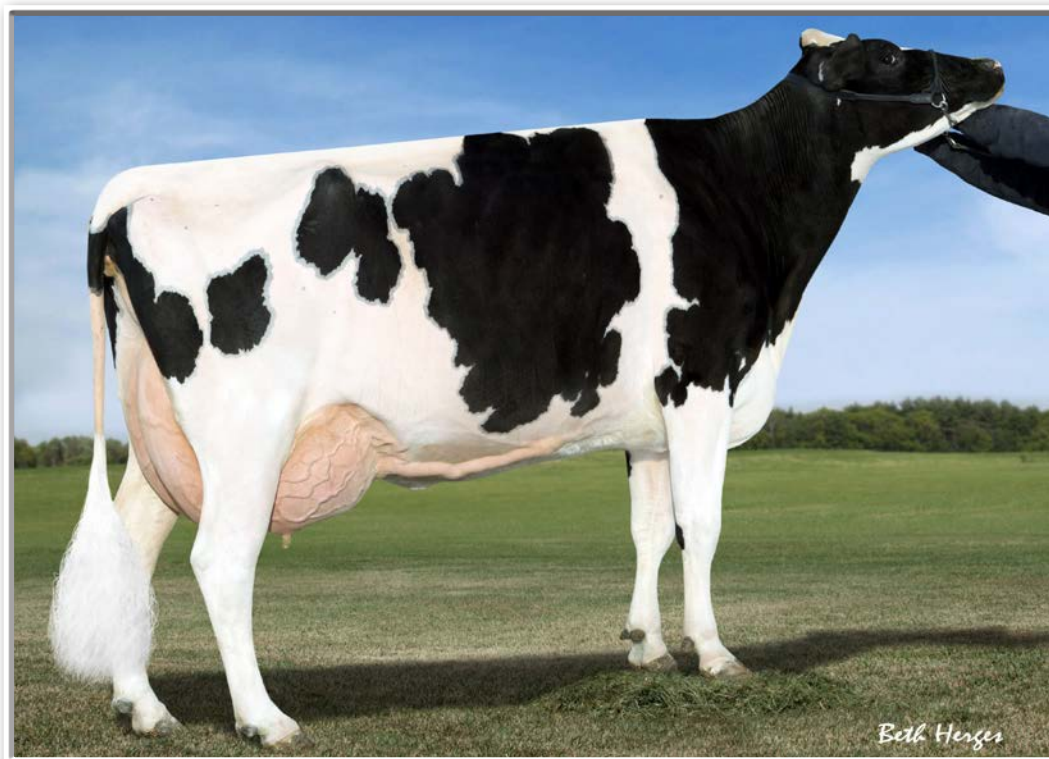

Quest for Success VI

Ryan-Vu Canyon Cassanova "EX-91"

Maternal Sister to Third Dam of Lot 31

31

RYAN-VU BOOM COLISEUM

Dylan & Cameron Ryan
N4067 Twin Oaks Dr.
Fond du Lac, WI 54937-9215
920.960.1449
amyryanajr@hotmail.com

840 3228657957 • Born October 2, 2021
99%RHA-I H.N. 443
MILKING YEARLING

Due 8/30/23 to
Lightning Ridge Amaethon P-ET *PC
7H015581

Regancrest Boom

3137164654 *TR *TC *TL *TD
PTA +872M +24F +31P 82R 12/22
PTA +3.57T +2.31UDC +1.66FLC 81R 12/22
GTPI +2392

Ryan-Vu Dempsey Carina

3136324098 Very Good-88 VVVEV
4-00 2x 311d 31,320 3.4 1079 3.3 1026
2-00 2x 319d 22,280 4.1 909 3.0 664
3-00 2x 307d 27,330 3.0 826 3.1 846

Woodcrest King Doc

3132417775 EX-90 GM *TR *TP *TC *TY *TV
PTA +1581M +67F +53P 99R 12/22
PTA +3.19T +2.15UDC +1.95FLC GTPI +2794

Regancrest Ms Brooklyn-ET

3134518803 Very Good-88
4-01 3x 343d 31,010 4.4 1368 3.3 1023

Lirr Drew Dempsey

61083609 EX-93 *TR *CD *TP *TY *TV
PTA -755M -4F -5P 99R 12/22
PTA +1.67T +1.08UDC +1.03FLC GTPI +1916

Ryan-Vu Gold Chip Columbo

3124063814 Very Good-87 VVVVV
3-00 2x 285d 28,080 3.3 929 2.7 766
2-02 2x 245d 19,050 4.0 770 2.8 539

3rd through 14th Dams:

Ryan-Vu Linjet Comfort VG-86 VG-MS

2-04 2x 297d 21,160 4.3 912 3.0 634

Marah-Delight Canapy-ET EX-92 2E

4-07 2x 365d 41,520 3.8 1584 2.9 1193
Life: 2011d 183,400 4.0 7307 3.0 5546

Holbric Leduc Christmas-ET EX-90

2-02 2x 365d 25,130 4.4 1117 3.2 816
Life: 1706d 116,380 4.2 4931 3.2 3774

Gray-View-B Holbric Countess EX-91 3E

7-05 2x 365d 33,180 4.5 1499 3.0 1010

Gray-View-B Coke Ode *RC EX-93 2E

4-01 2x 365d 30,920 3.5 1092 3.1 946

Gray-View Cookie T T *RC EX-92

Gray-View Countess *RC EX-91 2E

Gray-View Cocoa Standin EX-90 2E

•3rd 2 Year Old Central National 1974

Gray-View Cookie EX-90

•3rd 2 Year Old Central National 1971

Gray-View Cricket M EX-93 4E

•HM All-American Aged Cow 1967-68

Gray-View Pidon Crisco EX-92 GMD

•All-American Produce of Dam 1965, '67- '68

Gray-View B D Crissy EX-93 GMD

•All-American Produce of Dam 1960