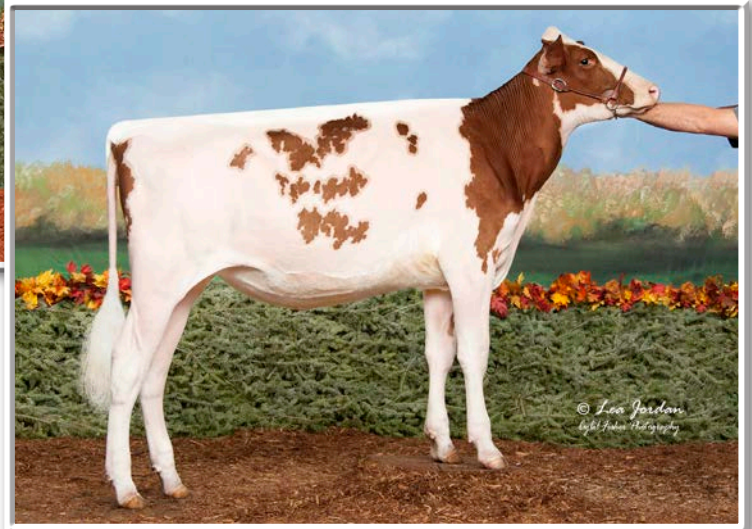

Life: 3433d 190,200 4.4 8281 3.5 4818

•Nominated All-American Aged Cow 1986

•All-Wisconsin Aged Cow 1987

D-R-A Ideal Precious Leader EX-90 2E

D-R-A Princess Lad Leader EX-90 3E

Quest for Success VI

Kingsway Mirand Avocado-PP-Red-ET "VG-87"
 Nom. All-Canadian R&W Jr. 2 Year Old 2022
 Maternal Sister to Lot R5