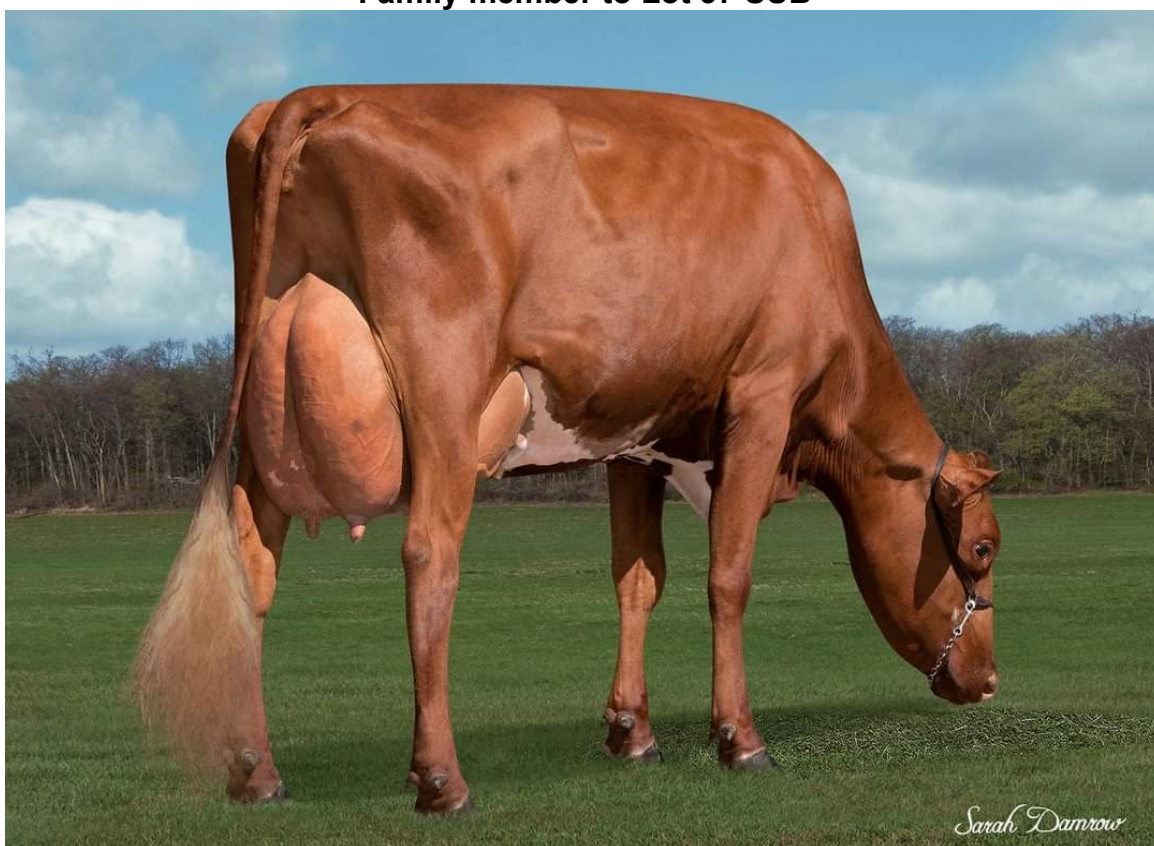

Family member to Lot 37 SUB

**WIL-LOU WIND MOLLY EX90**

---

**LOT 37S** Born: 12/1/2022 **KRAUSES RED RIVER MOLLY 221** 68331964  
Krauses Dairy LLC  
Como, TX

\*\*\* ***SUBSTITUTION*** \*\*\*

**Innisfail Mega Lottery ET**