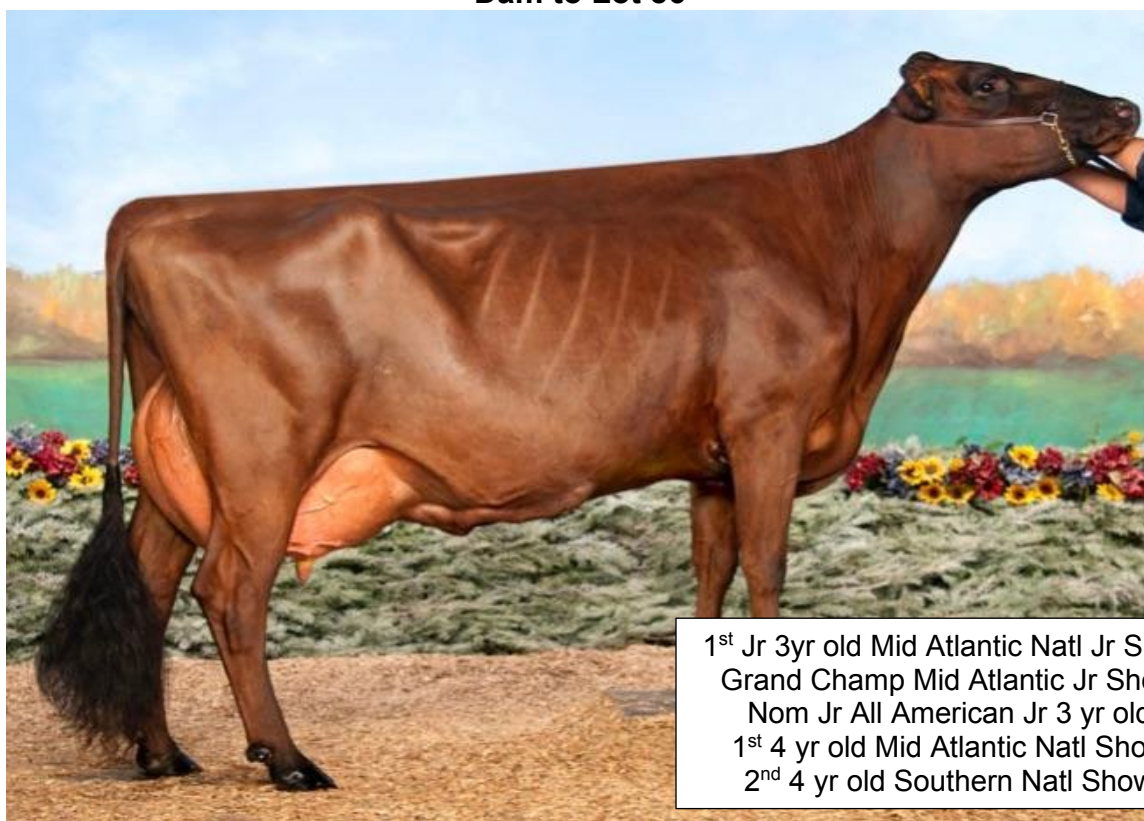

Dam to Lot 86

1st Jr 3yr old Mid Atlantic Natl Jr Show 2018
 Grand Champ Mid Atlantic Jr Show 2018
 Nom Jr All American Jr 3 yr old 2018
 1st 4 yr old Mid Atlantic Natl Show 2019
 2nd 4 yr old Southern Natl Show 2019

MOWRY'S BURDETTE MOJO EX93 2E

LOT 86 Born: 3/3/2023
 Charles & Kim Clark
 Springville, PA

KOZY COUNTRY GENTLEMAN _____ Pending

Duo Star Gentleman ET
 CAN 106306758
 PTA: -780M -18F -27P
 PTAT: +0.6

Mowry's Burdette Mojo
 USA 100697319 EX93 2E
 2-04 305 14090 3.8 529 3.5 495
 3-06 263 15690 3.4 533 3.2 498
 4-04 298 19550 4.1 797 3.3 651
 5-04 358 22800 3.5 809 3.3 757

Palmyra Tri-Star Reality
 USA
 PTA: +391M +12F +0P
 PTAT: +0.2

Duo Star Amour ET
 CAN 103638586 EX94 2E
 4-09 365 31689 3.7 1173 3.3 1056
 6-07 365 31079 3.5 1089 3.2 999

Palmyra Tri-Star Burdette ET
 USA 100419568
 PTA: +244M +5F +13P
 PTAT: +1.0

3rd Dam:
Mowry's Soldier Mia EX91 2E
 6-05 335 24880 3.1 764 2.9 713
 Life: 2283D 128250M 4793F
 3805P

4th Dam:
Mowry's Tri-Star Misty EX90
 2-11 319 18250 3.3 605 2.9 526

5th Dam:
Mowry's Brendan Maggie VG87
 6-07 305 18280 3.1 573 2.9 530