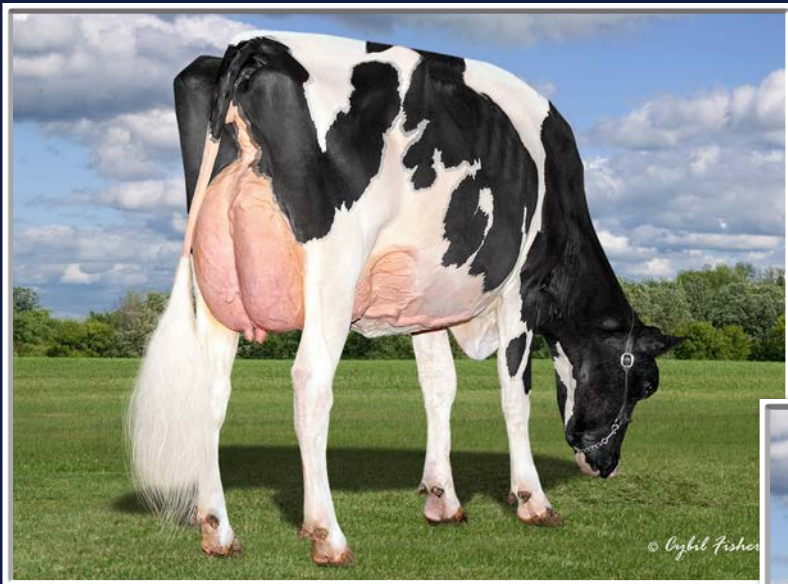

Siemers Doc Hanan 28286-ET EX-92 GMD
Dam of Lot 45