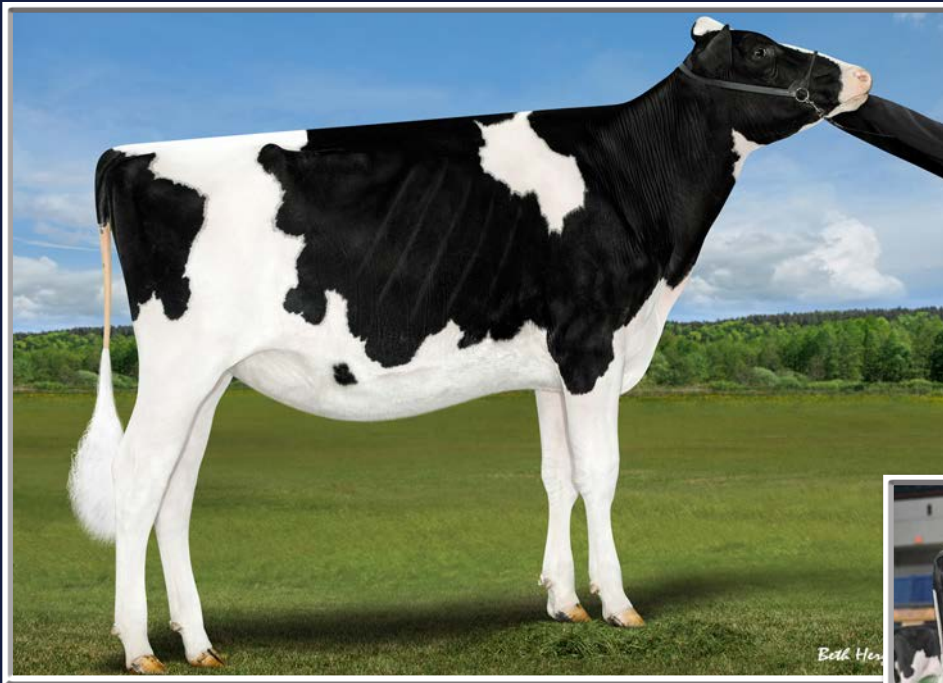

Gorecroft W Victor Doll EX-90 EX-MS

6-02 2x 305d 28,720 3.7 1058 3.1 880
 2-03 2x 365d 30,660 3.4 1045 3.1 955
 Life: 1625d 133,400 3.5 4636 3.0 3962

C Gorecroft Dolly EX-90 GMD

8-11 2x 365d 42,500 4.3 1813 2.7 1131
 Life: 1992d 184,380 3.8 6994 2.8 5152