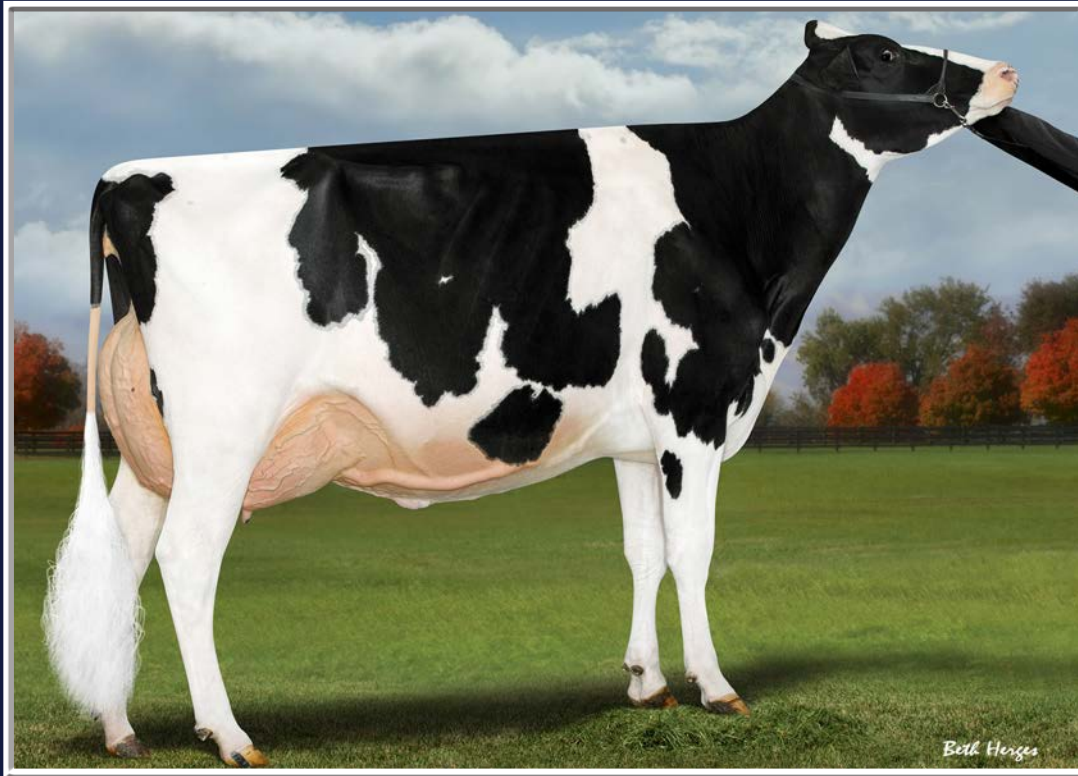

Ladyrose Caught Your Eye-ET EX-92

2x All-American

Dam of Lots 5 - 7

GENOSOURCE LOOKS MATTER-ET

Genosource
Kyle Demmer 563.451.5376
Tim Rauen 563.451.5866

840 3249969041 • Born September 12, 2022
H.N. 80381 99%RHA-I FALL HEIFER CALF

GPTA +3.20T +2.32UDC +1.13FLC 80R 12/22

Full brothers to Looks Matter:
MB-Luckylady Eye Candy-ET +3.20 PTAT
MB-Luckylady Bullseye-ET +3.18 PTAT

Farnear Delta-Lambda-ET

3125993715 GM *TR *TP *TC *TY
PTA +1259M +45F +44P 99R 12/22
PTA +2.71T +2.99UDC +.80FLC 99R 12/22
GTPI +2782

Ladyrose Caught Your Eye-ET

3130101491 Excellent-92 EEEVE 3-08
GPTA +3.76T +2.48UDC +1.38FLC 80R 12/22
3-02 2x 280d 27,651 4.4 1206 3.1 851*RIP
2-01 2x 359d 25,210 3.9 991 3.2 801
•All-American Jr. 3 Year Old 2022
•All-National Jr. 3 Year Old 2022
•1st Jr. 3 Year Old International Show 2022
•Unanimous All-American Jr. 2 Year Old 2021
•1st Jr. 2 Year Old International Show 2021

Mr Mogul Delta 1427-ET

72128216 GM *TR *TC *TY *TV *TL
PTA +871M +55F +30P 99R 12/22
PTA +1.14T +1.77UDC +.41FLC GTPI +2615

EDG Lorette Uno 2198-ET

72437745 Excellent-91 2E 6-10
4-02 2x 330d 31,660 4.1 1289 3.4 1068

Croteau Lesperron Unix-ET

CAN107567492 EX-96 ST *TY *TV *TL *TD
PTA +605M +21F +11P 99R 12/22
PTA +2.37T +2.21UDC +.21FLC GTPI +2322

Rosedale Achieverslegacy-ET

3130798690 Very Good-89 VEVVE
1-09 2x 365d 26,380 5.1 1358 3.4 904
•All-American Milking Yearling 2017
•1st Milking Yearling International Show 2017
•Member All-American Produce of Dam 2017

Full sister to Achieverslegacy:

Rosedale Catch A Glimpse VG-89 EX-MS
•All-American & All-Canadian Winter Yrlg 2017
•Junior Champion International Show 2017

3rd through 9th Dams:

Rosedale Lexington EX-95 2E
4-11 2x 365d 42,780 4.6 1973 3.0 1289
•All-American Produce of Dam 2017
•All-American 5 Year Old 2013
•Res. All-American 2010 & 2011
Rosedale Lexi-ET VG-89 EX-MS
2-02 2x 365d 26,800 5.1 1356 3.1 837
•Res. Int. Champion Midwest Spring Nat'l 2007
•All-Wisconsin Jr 2 Year Old 2006
•HM All-American Spring Yearling 2005
Rosedale Lea-Ann-ET *RC EX-93 2E GMD
4-08 3x 365d 39,370 3.4 1325 3.1 1202
•1st Jr 3 Year Old Midwest Spring Nat'l 1998
Stookey Elm Park Blackrose-ET 3E-96 7* GMD DOM
5-03 3x 365d 42,230 4.6 1939 3.4 1432
Life: 1609d 149,880 4.4 6621 3.3 4940
•All-American & All-Canadian Jr. 3 Yr Old 1993
•All-American & All-Canadian Jr. 2 Yr Old 1992
Nandette TT Speckle-Red EX-93 DOM
•All-American R&W 1981 & 1983
Nandette Riley Nana-Red VG-87
Nandette Bootmaker Gale VG-89