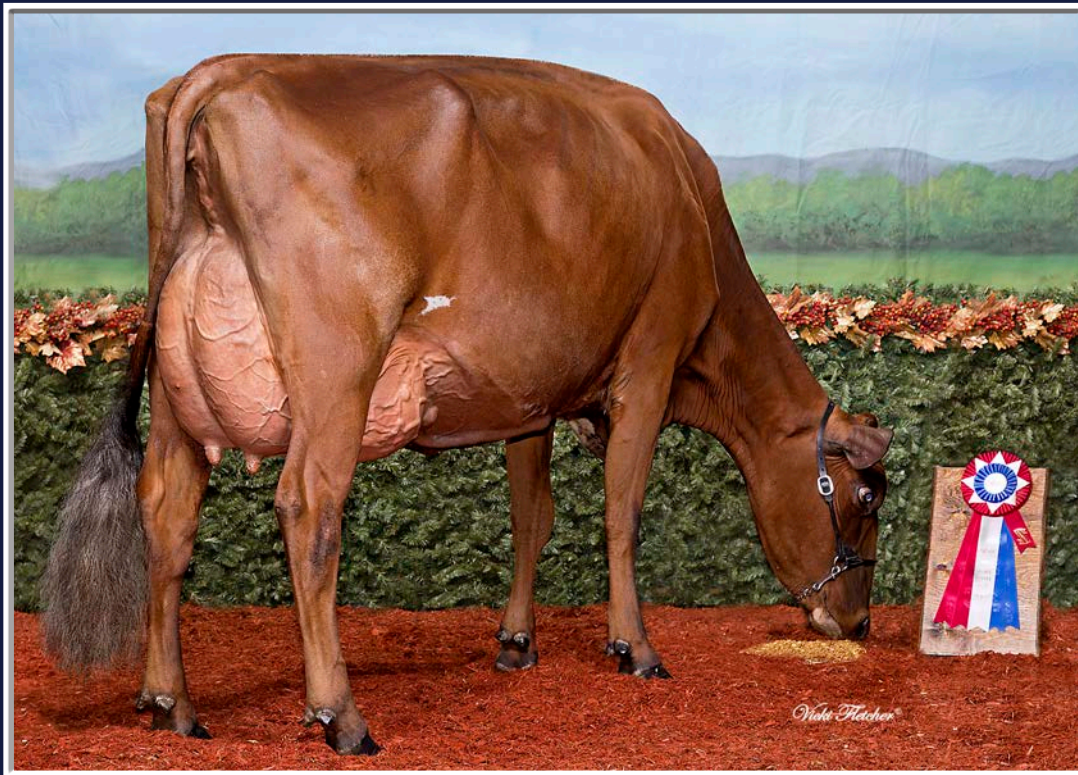

Marlie Gentleman Karmina EX-94
Grand Champion Royal Winter Fair 2017
Dam of Lots 77 - 81

80

FIRST CHOICE FEMALE by AUTOGRAPH
SECOND CHOICE FEMALE by DISTINCTION

81

Budjon Farms & Peter Vail
Tom Cull 920.960.0350
Kelli Cull 920.960.1484
Peter Vail 518.755.0307

Marlie Autograph (AMC)-ET

CAN120267338

Family-Af-Ayr Distinction

100578700 A2/A2

Marlie Gentleman Karmina

100722088 Excellent-94 5-11

8-03 2x 365d 43,200 3.6 1573 2.9 1263

6-08 2x 365d 36,860 3.6 1334 2.9 1068

3-03 2x 365d 29,340 3.4 1007 3.0 873

5-05 2x 340d 28,630 3.5 999 3.0 857

Life: 1757d 164,590 3.5 5817 2.9 4847

•Unanimous All-American Aged Cow 2021

•Grand Champion International Show 2021

•HM All-American Aged Cow 2020

•1st 100,000 lb. Cow & Res. Grand Champion International Show 2019

•1st Aged Cow & Res. Sr. Ch., Southern Nat'l 2019

•Due Summer, 2023 for fall shows!

LOT 80: Two (2) female pregnancies by Autograph due September, 2023

LOT 81: Second Choice of Three (3) female pregnancies by Distinction due June, 2023

Terms: 35% Down; Balance due @ 4 months of age

Duo Star Gentleman-ET

CAN106306758

PTA --780M -18F -27P 94R 12/22

PTA +0.6 GPTI +353

Marlie Poker Karma

X106660271

3rd Dam

Marlie Conn Kibba VG-85-CAN

4-02 2x 324d 25,296 4.0 1021 3.2 802

5-04 2x 335d 19,872 4.0 789 3.4 681

KARMINA!

•All-American 100,000 lb. Cow 2019

•Res. All-American Aged Cow 2019

•Unanimous All-American 5 Year Old 2018

•1st 5 Year Old & Res. Grand Int'l Show 2018

•Unanimous All-American 4 Year Old 2017

•All-Canadian 4 Year Old 2017

•1st 4 Year Old International Show 2017

•Grand Champion Royal Winter Fair 2017

•Res. All-American Sr. 3 Year Old 2016

•2nd Sr. 3 Year Old International Show 2016

•1st Sr. 3 Yr Old, Int. Champion & Grand Champion, Royal Winter Fair 2016

Maternal sisters to Kamikaze:

Marlie Animate Kaboul VG-86

•Res. All-Quebec Jr. 2 Year Old 2018

•HM All-Canadian Jr. 2 Year Old 2018

•Nom. All-American Jr. 3 Year Old 2019

Elite-HP Reagan Kiss VG-86

•Res. Jr. All-American Fall Calf 2020

•HM All-American Fall Calf 2020

Elite-HP Karuba-ET VG-88

•2nd Winter Yearling Southern National 2021

•3rd Sr. 2 Year Old Midwest National 2022

Elite-HP Kappachino-ET VG-85