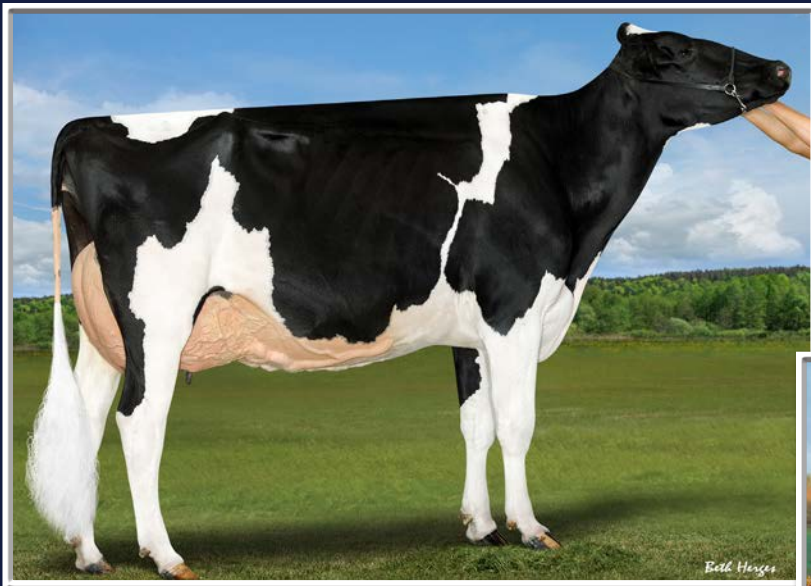

Blexys Crush Budweiser-ET EX-91
2x Unanimous All-American
Dam of Lot 10