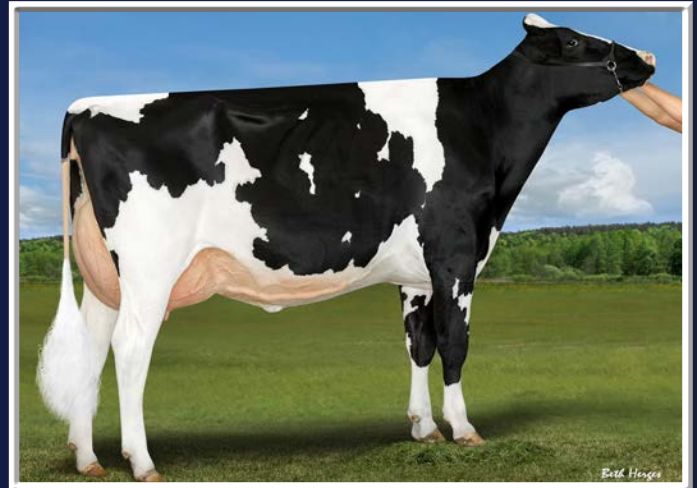

Milksource Storm Siren-ET *RC VG-88
Res. All-American Fall Yearling 2021
Lot 17 & Dam of Lot 18

MILKSOURCE STORM SIREN-ET *RC

Kyle Demmer 563.451.5376
Dawson Nickels 920.253.1521
Regan Demmer 563.542.8101
Ben Buske 920.988.2296
Andy Dougherty 563.590.1252
Bill Rauhen 563.607.0694

Blondin Thunder Storm

CAN110296922 VG-85
PTA +115M -16F -8P 94R 12/22
PTA +3.55T +2.38UDC +1.20FLC 93R 12/22
GTPI +1962

Miss Apple Snapple-Red-ET

72506364 Excellent-96 EEEEE 2E
8-01 2x 332d 46,755 4.4 2055 3.1 1470"
5-11 2x 365d 40,009 3.9 1577 3.4 1373"
Life: 2160d 222,306 4.2 9257 3.4 7574"
•Nasco Type & Production Winner Int'l R&W 2021
•Unanimous All-American R&W 125,000 lb. Cow '20
•Grand Champion North American R&W Show 2020
•Res. All-American R&W 125,000 lb. Cow 2019
•Grand Champion Midwest Spring R&W Sh. 2019
•Unanimous All-American R&W 4 Year Old 2017
•Res. All-Canadian R&W Senior Cow 2017
•Res. All-American R&W Jr. 3 Year Old 2016
•Unanimous All-American R&W Jr. 2 Yr Old 2015

840 3203772736 • Born September 8, 2019
H.N. Siren 99%RHA-I *RC *CD *TL *TD Donor Dam
SENIOR 3 YR OLD

Very Good-88 EVEVV 2-09
PTA +3.50T +2.10UDC +1.14FLC 83R 12/22
2-04 2x 365d 32,272 3.7 1185 3.3 1056"
•Res. All-American Fall Yearling 2021
•2nd Fall Yearling International Show 2021

Maternal sister to Siren:

Erbaces Snapple Shakira-ET EX-97-2E-CAN 1*
•Supreme Champion World Dairy Expo 2021

Lookout P Redburst-Red-ET

CAN106030980 *TY *TV *TL *TD
PTA -176M -11F +3P 99R 12/22
PTA +1.36T +1.27UDC +.84FLC GTPI +2155

KHW Regiment Apple-Red-ET

135511521 Excellent-96 4E 39" DOM *CV
4-01 2x 365d 35,750 4.7 1682 3.7 1314
7-00 2x 365d 33,280 5.0 1654 3.6 1191
9-01 2x 365d 36,750 4.3 1582 3.3 1211
Life: 2898d 240,640 4.7 11394 3.6 8559
•Unanimous All-American R&W 125,000 lb. Cow 2013
•Grand Champion International R&W Show 2011
•Unanimous All-American R&W Aged Cow 2011
•World Champion R&W Cow Hol Int'l 2010
•Unanimous All-American Jr. 2 Year Old 2006

Bred 6/24/22 to
Siemers Doc Hancock
ultrasound female due 4/02/23

SIRENS ALTITUD SALTY-RED-ET

840 3240650239 • Born December 19, 2022
H.N. Siren-5 99%RHA-I
WINTER HEIFER CALF
GPTA +3.38T +2.60UDC +1.36FLC 80R 2/23
S: Farnear Altitude-Red-ET
D: Milksource Storm Siren-ET *RC

3rd through 8th Dams:

Kamps-Hollow Altitude-ET *RC 2E-95 2" DOM
7-00 2x 365d 39,690 4.7 1849 3.5 1385
Life: 1844d 144,460 4.4 6295 3.7 5288
•Unanimous AA R&W Prod. of Dam 2014
Clover-Mist Alisha-ET *RC 3E-93 GMD DOM
Clover-Mist Augy Star-ET EX-94 4E DOM
D-R-A August EX-96 4E DOM
D-R-A Ideal Precious Leader EX-90 2E
D-R-A Princess Lad Leader EX-90 3E