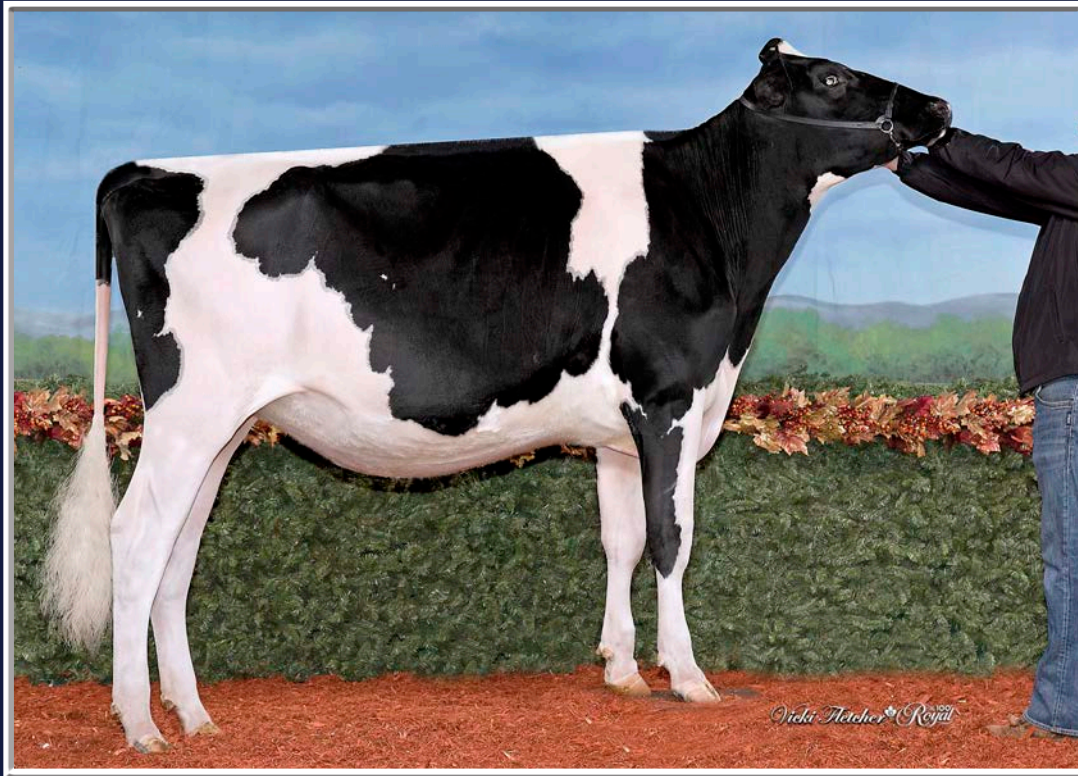

Budjon-Vail Dlam Andover-ET
Nominated All-Canadian Spring Yearling 2022
Full Sister to Lot 38

CAL-DENIER-I AFTERBURNER-ET

The Richard Denier Group
Richard Denier 831.238.0102
rjd.denier@gmail.com

840 3240650475 • Born September 21, 2022
H.N. Apache-16 99%RHA-I FALL HEIFER CALF

GPTA +3.18T +2.80UDC +1.59FLC 80R 2/23

Full sister to Afterburner:
Budjon-Vail Dlam Andover-ET
•Nom. All-Canadian Spring Yrlg. 2022
•5th Spring Ylrg. Royal Winter Fair 2022
•Fresh at Buttlerview and looks fantastic!

Farnear Delta-Lambda-ET

3125993715 GM *TR *TP *TC *TY
PTA +1259M +45F +44P 99R 12/22
PTA +2.71T +2.99UDC +.80FLC 99R 12/22
GTPI +2782

Budjon-Vail Solmn Apache-ET *RC

3140986430 Excellent-94 EEEVE 5-02 *RC
GPTA +3.42T +2.54UDC +1.09FLC 83R 12/22
3-09 2x 321d 30,220 4.9 1476 3.5 1060
4-09 2x 247d 30,605 4.6 1417 3.3 995*RIP
1-10 2x 365d 26,310 4.2 1092 3.3 879
•All-American Milking Yearling 2019
•All-National Milking Yearling 2019
•1st Milking Yearling International Show 2019

Maternal sisters to Angelique:

Milksource Brxtn Acclaim-ET EX-94
Milksource Afrshk Aimee-ET EX-94 2E
Budjon-Vail Afrshk Arya-ET EX-94 EX-MS

Walnutlawn Solomon-ET

CAN11775998 *TR *TP *TY *TV *TL *TD
PTA -584M -15F -12P 99R 12/22
PTA +2.63T +1.63UDC +.24FLC GTPI +1912

Budjon-Vail AB Angelique-ET *RC

3013250952 Very Good-89 EEEVE *RC
GPTA +3.21T +2.67UDC +1.39FLC 77R 12/22
2-03 2x 365d 25,210 4.9 1231 3.5 886
•All-Wisconsin Sr. 2 Year Old 2016
•Nominated All-American Winter Yearling 2015
•Reserve All-Wisconsin Winter Yearling 2015
•2nd Winter Yearling Midwest Spring National 2015
•5th Winter Yearling International Show 2015

3rd through 8th Dams:

Milksource Goldwn Africa-ET EX-95 2E
7-10 2x 365d 42,760 3.5 1480 3.0 1301
•Grand Champion WI Champ. Show 2012 & 2015
•Grand Champion Midwest Spr. Nat'l 2012 & 2015
•Reserve All-Canadian Mature Cow 2014
•Grand Champion WI Championship Show 2012
•Grand Champion Midwest Spring National 2012
Butz-Butler Durham Angel-ET EX-90
4-10 2x 333d 37,620 3.6 1344 2.9 1090
EO Siemers Ashlyns Angel-ET EX-96 3E GMD
9-10 2x 365d 39,800 6.0 2383 3.0 1177
•HHM All-American Aged Cow 2010
•HM All-Canadian Mature Cow 2010
•Res. All-American Sr. 2 Year Old 2006
•Unanimous All-American Winter Yearling 2005
Tri-Day Ashlyn-ET EX-96 2E 19* GMD DOM
4-09 2x 365d 43,090 4.8 2079 3.5 1503
•All-American & All-Canadian 4 Year Old 2001
•Supreme Champion World Dairy Expo 2001
•All-American Sr. 3 Year Old 2000
Bendy-Brook Odyssey Favorite EX-92 2E DOM
6-01 2x 337d 22,670 3.4 770 3.1 706
•Res. All-American Produce of Dam 2000
Bendy-Brook Star Fonda VG-86
3-11 2x 290d 23,390 3.5 826 3.1 724