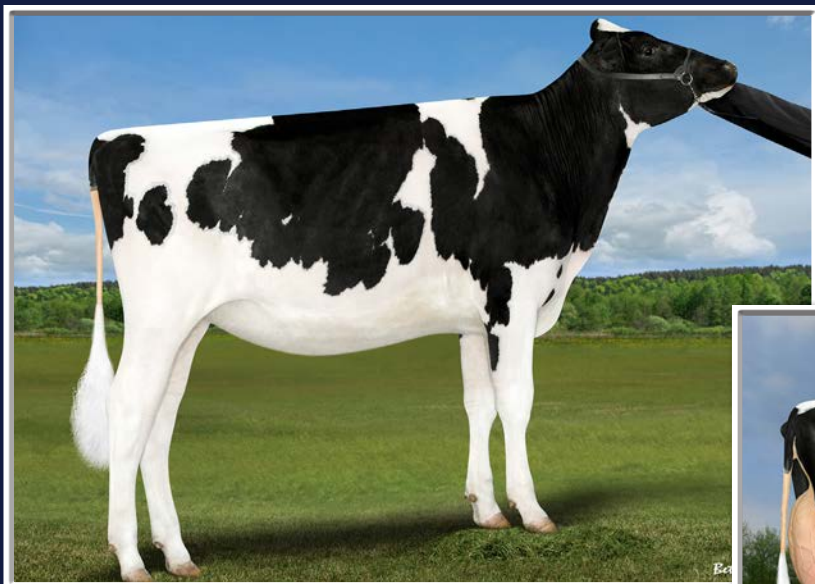

Ms Sid Blexy Sandy Beach-ET
Lot 12