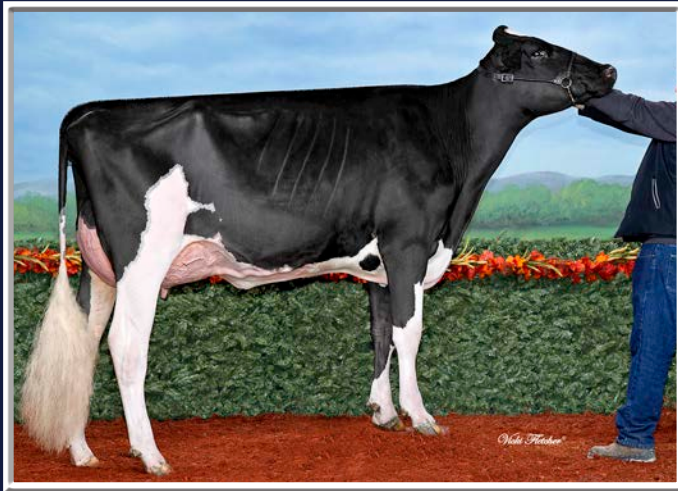

Blondin Unstopabull Cheers-ET VG-88
Nom. Canadian Champion Summer Jr. 2 Year Old 2020
Maternal Sister to Lots 28 - 32