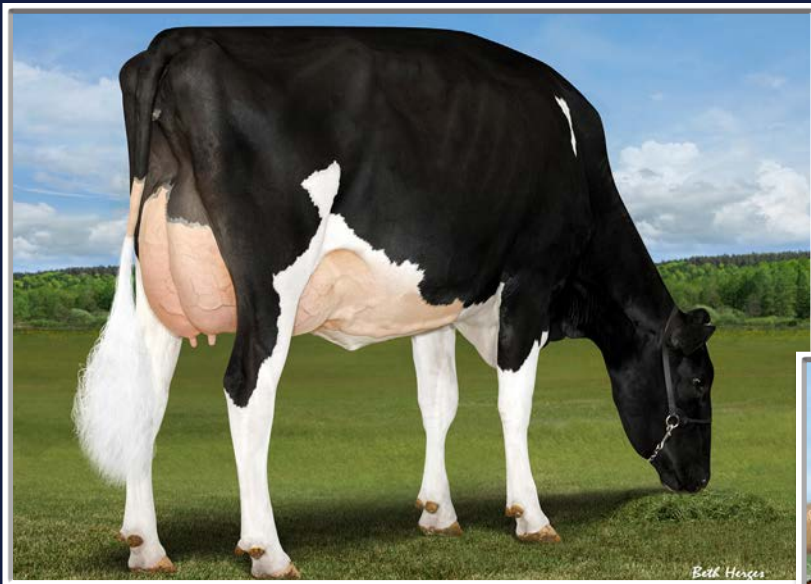

Ernest-Anthony Dream-ET VG-85
Dam of Lot 44