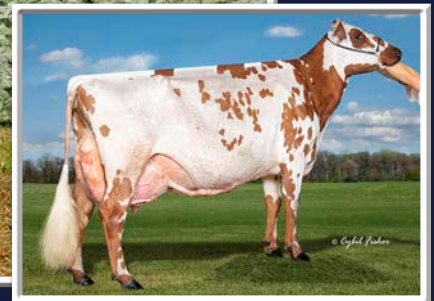

Bear-Ayr Miss Rachel Ray EX-92 2E
HM All-American Aged Cow 2022
Maternal Sister to Lot 82

FIRST CHOICE FEMALE

Budjon Farms & Peter Vail
Tom Cull 920.960.0350
Kelli Cull 920.960.1484
Peter Vail 518.755.0307

Palmyra Lochinvar Reynolds-ET

3205149285 *TF AMF
PTA +956M +24F +12P 53R 12/22
PTA +0.7T 49R 12/22
GPTI +469

Bear-Ayr Burdette Ray

CAN109106738 Excellent-94 2E
8-09 2x 365d 40,190 4.0 1606 3.0 1202
6-00 2x 339d 31,240 4.1 1281 3.1 957
3-10 2x 348d 28,910 3.9 1126 3.1 905
7-01 2x 365d 34,000 3.3 1128 3.0 1005
4-11 2x 317d 26,100 3.4 897 3.2 830
2-00 2x 365d 21,491 3.8 815 3.3 707
Life: 2212d 188,750 3.8 7095 3.1 5840
•HM All-American Lft. Component Merit Cow 2022
•HM All-American Lft. Component Merit Cow 2021
•3rd Lft. Component Merit Cow Int'l Show 2021
•All-American Aged Cow 2019
•Res. All-American 100,000 lb. Cow 2019
•1st 100,000 lb. Cow & Grand Champion,
Southern National 2019

Two (2) female pregnancies due June, 2023

Terms: 35% Down; Balance due @ 4 months of age

Maternal to choice:

Bear-Ayr Miss Rachel Ray EX-92 2E
5-04 2x 305d 30,170 4.6 1390 2.9 886
•HM All-American Aged Cow 2022
•2nd Aged Cow National Summer Spect. 2022
•Nom. All-American 5 Year Old 2021
•1st 5 Yr Old & Res. Sr. Ch. Southern Nat'l 2021

Palmyra Tri-Star Burdette-ET

100419568 *TF
PTA +244M +5F +13P 99R 12/22
PTA +1.0T GPTI +447

Daltondale Captain Rosid-ET

100580624 Excellent-92 3E 7-06
5-08 2x 365d 32,590 4.3 1404 3.1 1023
7-01 2x 365d 28,520 4.1 1174 3.2 916
8-09 2x 319d 26,390 4.4 1166 3.2 842
4-06 2x 363d 26,320 4.1 1081 3.3 869
Life: 2188d 158,770 4.2 6727 3.2 5128
•Nom. All-American Sr. 3 Year Old 2013
•1st World Dairy Expo Int'l Futurity 2013
•Nom. All-American Winter Yearling 2011

RAY!

- •1st Aged Cow International Show 2019
- •Total Performance Winner Int'l Show 2019
- •Total Performance Winner Southern Nat'l 2019
- •Unanimous All-American Aged Cow 2018
- •1st Aged Cow International Show 2018
- •All-American 5 Year Old 2017
- •1st 5 Yr Old & Res. Grand Int'l Show 2017
- •All-American 4 Year Old 2016
- •1st 4 Yr Old & Res. Grand Champ. Int'l Show

3rd and 4th Dams:

Daltondale BBK Rosie VG-87
4-02 2x 346d 17,750 4.0 712 3.4 607
•Res. Jr. All-American Summer Yrlg. 2003
•HM All-American Summer Yearling 2003
•1st Summer Yrlg. Central Nat'l Jr. Show 2003
•2nd Summer Yrlg. Central National 2003
Daltondale Kell's Reality VG-86
•Res. Jr. All-American Summer Yrlg. 2001
•Nom. All-American Summer Yearling 2001
•2nd Summer Yrlg. Central Nat'l Jr. Show 2001
•2nd Summer Yrlg. Southern Nat'l Jr. Show 2001
•Nom. Jr. All-American Jr. 2 Year Old 2002
•2nd Jr. 2 Year Old Central Nat'l Jr. Show 2002
•Nom. Jr. All-American Jr. 3 Year Old 2003
•2nd Jr. 3 Year Old Central Nat'l Jr. Show 2003