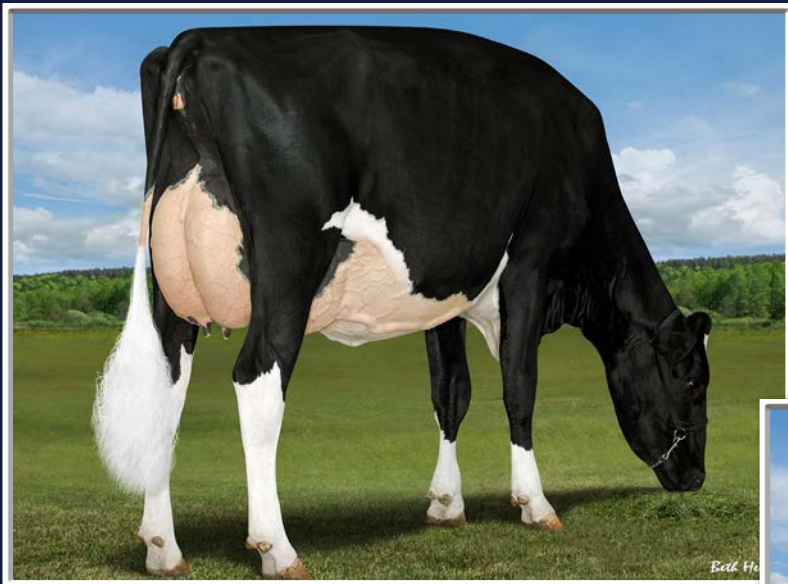

Cheers Avalanche Charley VG-89
HM All-American Spring Yearling 2021
Dam of Lot 33