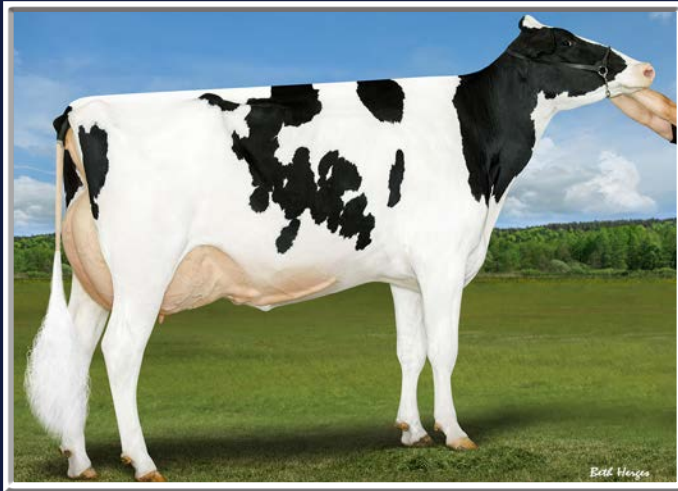

JM Valley Sidekick Lady-ET EX-92
Dam of Lot 8