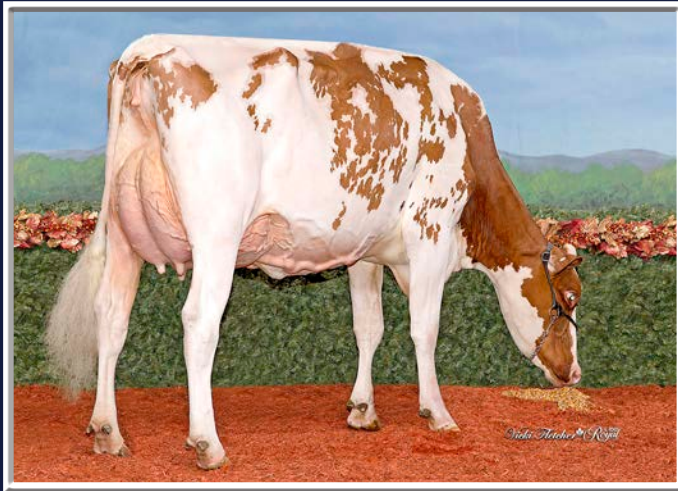

Budjon-Vail UB Skittles-Red VG-89 EX-MS
HM All-Canadian R&W Sr. 2 Year Old 2022
Same Maternal Line as Lot 27