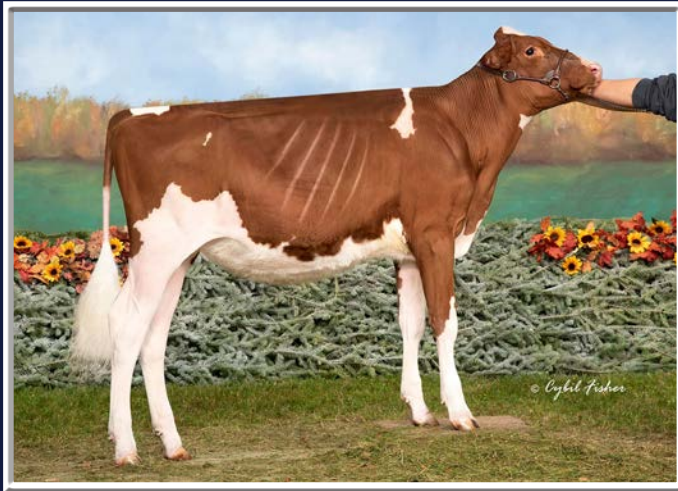

Stjor Analyst River-Red
Nominated All-American R&W Spring Calf 2022
Full Sister to Lot 49