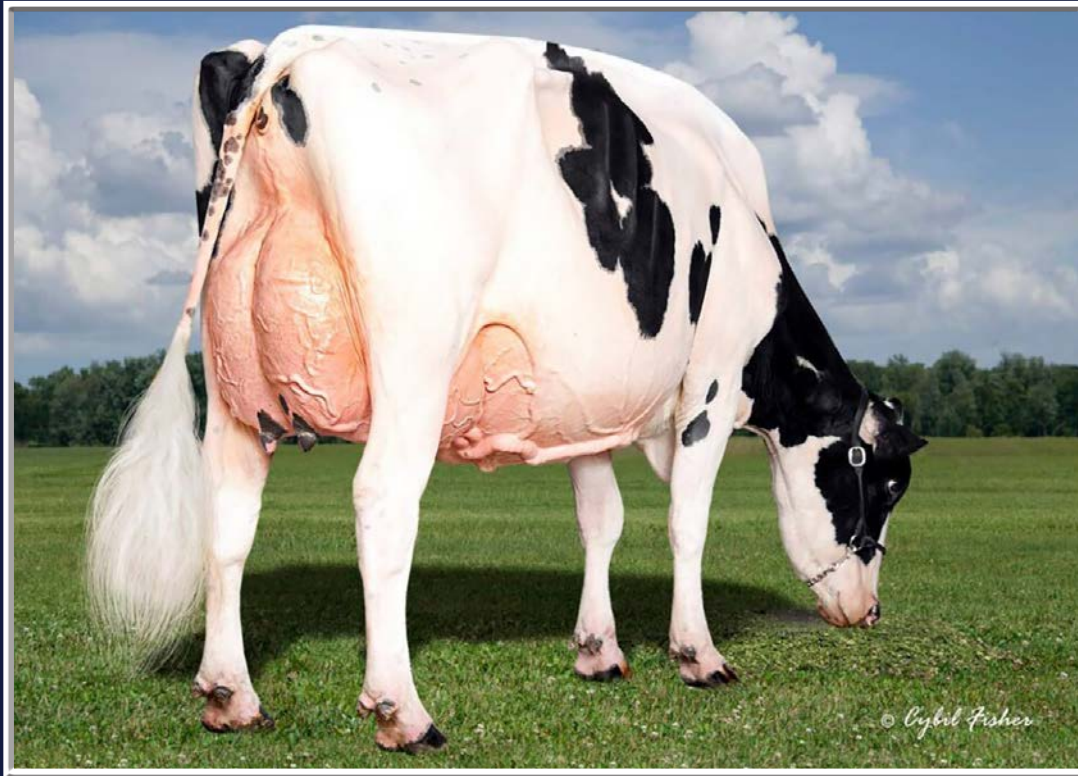

Tombeth Linjet Elouise-ET EX-95 3E
Grand Champion Wisconsin Championship Show 2019
Dam of Lot 54

TOMBETH HOMECOMING QUEEN

Ross Risner
920.591.0003

840 3240650336 • Born June 3, 2022
H.N. Goldenrod-1 SUMMER YEARLING

AOT Homecoming-ET

3210341497 *TR *TP *TC *TY
PTA +684M +72F +37P 83R 12/22
PTA +2.92T +2.61UDC +.73FLC 82R 12/22
GTPI +2831

Tombeth Louise Goldenrod-ET

3211638423
•died at calving

K-Style Tarino Spartacus-ET

74117395 *TR *TP *TC *TY *TV
PTA +1081M +67F +44P 98R 12/22
PTA +2.16T +1.94UDC +.97FLC GTPI +2705

Cookiecutter DTA Habitan-ET

3134739087 Excellent-90 DOM
2-04 3x 365d 36,280 4.7 1706 3.2 1146

Braedale Goldwyn

CAN10705608 GP-84 GM Extra *CD *TY *TV *TL
PTA -696M -6F -11P 99R 12/22
PTA +1.06T +.62UDC +.78FLC GTPI +1873

Tombeth Linjet Elouise-ET

70309501 Excellent-95 EEEEE 3E
6-00 2x 329d 33,640 4.1 1370 2.9 981
4-01 2x 365d 30,260 4.2 1266 3.1 936
2-11 2x 365d 27,760 4.2 1165 3.1 872
Life: 1566d 115,260 4.2 4841 3.2 3635
•Grand Champion WI Championship Show 2019
•3rd Aged Cow Midwest Spring National 2019
•2nd 150,000 lb. Cow Midwest Spring Nat'l 2020
•3rd 150,000 lb. Cow Midwest Spring Nat'l 2021

ELOUISE!

- •All-Wisconsin Aged Cow 2019
- •Best Udder & Champion Bred & Owned,
  WI Championship Show 2019
- •Champion B&O, WI Championship Show 2018
- •Res. All-Wisconsin Aged Cow 2018

3rd and 4th Dams:

Tombeth Durham Ellen EX-94 3E DOM

5-06 2x 339d 30,070 3.9 1180 2.9 878
Life: 3218d 197,860 4.0 7971 3.1 6222

Tombeth Jolt Erin-Tw EX-94 4E DOM

4-09 2x 305d 30,480 3.5 1080 3.0 928
Life: 4064d 288,350 3.6 10250 3.1 8839