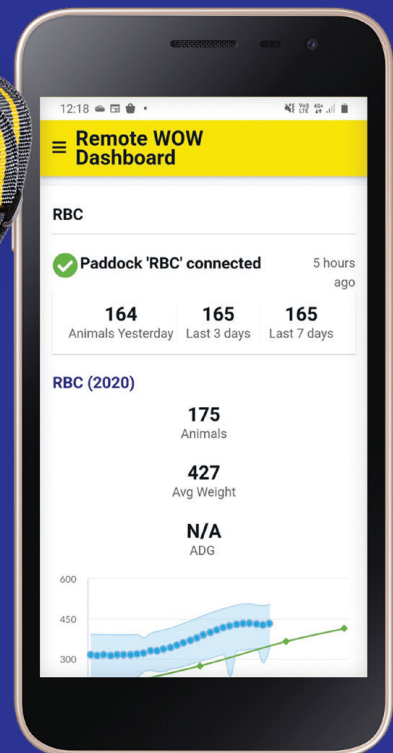

How SMART is your dairy?

Tru-Test Active Tags deliver accurate, timely health information for each cow in your herd, saving you resources, time, and money.

Take the **Tru-Test**

Get a FREE Datamars Livestock cooling towel. ▶▶▶

Did you know you can...

- Monitor each animal's rumination, feeding, and resting and alerts for abnormal activity.
- Identify cows in heat and detect early signs of health issues before they become a problem.
- Review data on any smart device.
- Quickly download and install easy-to-use software.