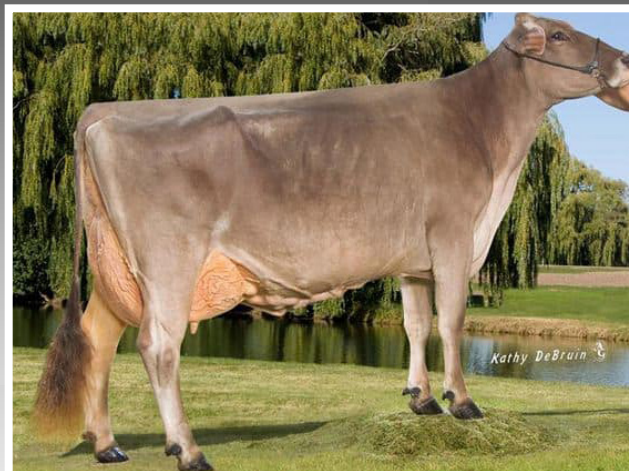

HILL-N-DALE JADE SPRINKLES-ET VG88
HM All-American Sr 3 yr old 1998
Nom All-American Sr 2 yr old 1997

Shades of Excellence

Old Mill Braiden Cinnamon-ET EX94
Dam of Lot 30

Old-Mill E Snickerdoodle-OCS EX94
Grandam of Lot 30