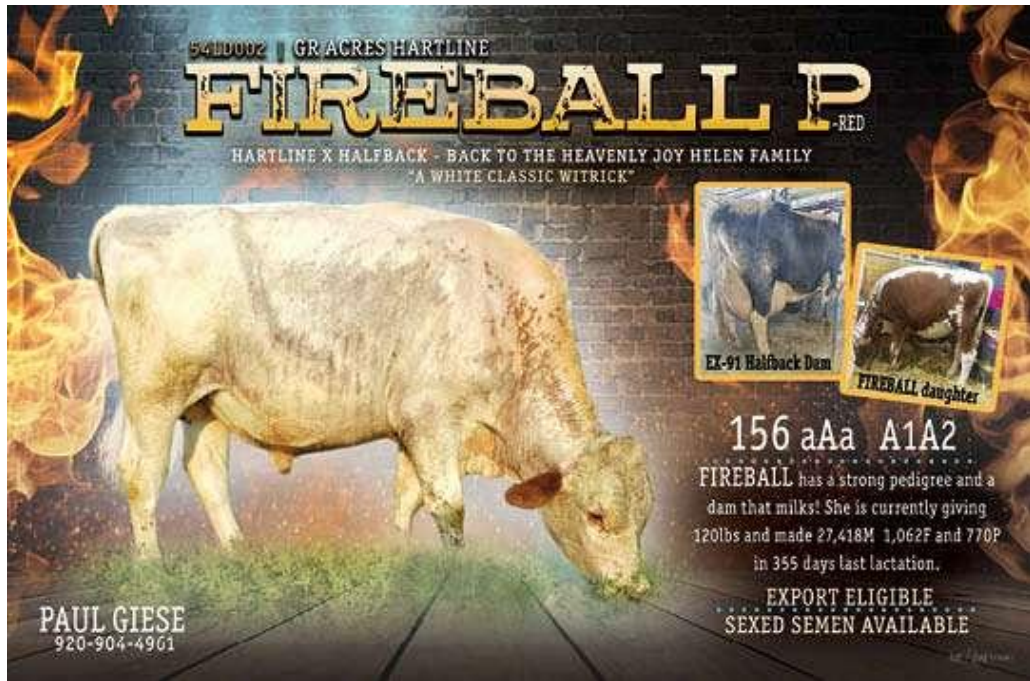

GR ACRES HARTLINE FIREBALL -P-RED

LDUSA 172502400
Classic Witrick
EX-92 A1-A2

Lot 33a 10 units Conventional Fireball-P
Lot 33b 10 units Sexed Fireball-P

LOT 33a IS DONATED
TO THE
JUNIOR ACTIVITIES

Burket-Falls Hartline-RED-P

LD 840003216548904
Dark Speckled Witrick

Gr-Acres Halfback Frosty

EX-91
LDUSA 172502061
Dark Sided Witrick

Burket-Falls Polled Attaboy

HOUSA 142812062
Holstein

Burket-Falls Advice Rosie-RED

LDUSA 170211309
Dark Speckled Witrick

Ja-Bob Halfback-P-RED

LDUSA 7796
Dark Sided Witrick

Gr-Acres 547

HOUSA 35ALR0384
Holstein

Paul Giese
Mayville, WI