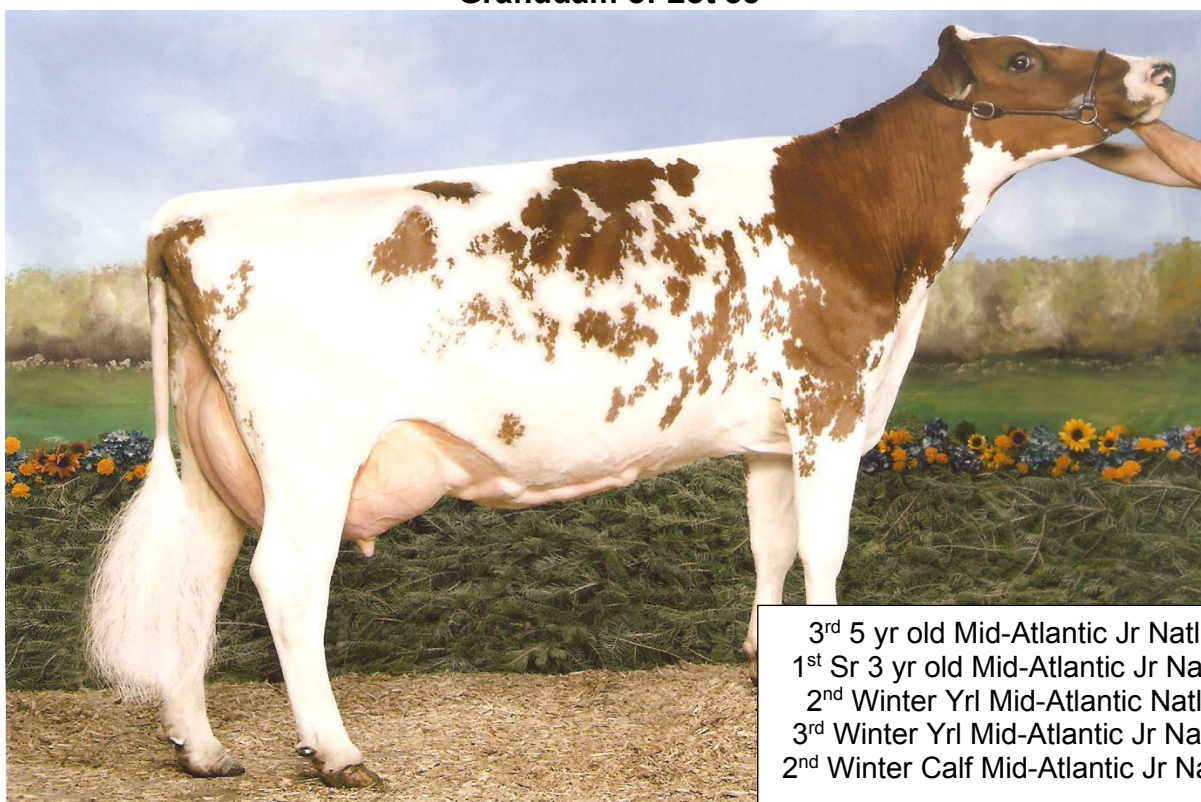

Granddam of Lot 88

3rd 5 yr old Mid-Atlantic Jr Natl 2014
1st Sr 3 yr old Mid-Atlantic Jr Natl 2012
2nd Winter Yrl Mid-Atlantic Natl 2010
3rd Winter Yrl Mid-Atlantic Jr Natl 2010
2nd Winter Calf Mid-Atlantic Jr Natl 2009

MAPLE BOTTOM POTTER TOYA EX92

LOT 88 Born: 3/2/2022
Chase Eller
Roaring Spring, PA

ELLER'S BURDETTE TAKE ONE

pending

Palmyra Tri-Star

USA 150440
PTA: +55M +2F +0P
PTAT: +0.0

Maternal sister to Take One:

Eller's Lochinvar Taffy VG86
2-07 305 18560 3.6 668 2.9 539