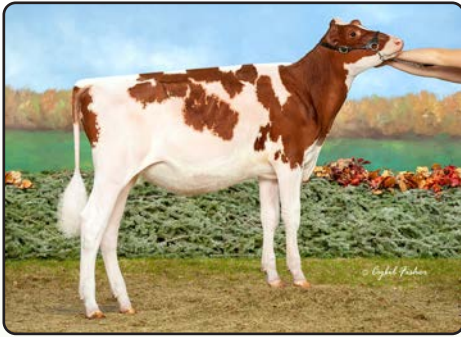

Hilrose Amy-Red-ET
Reserve All-American R&W Spring Calf 2021
(Full Sister to Lot 5)