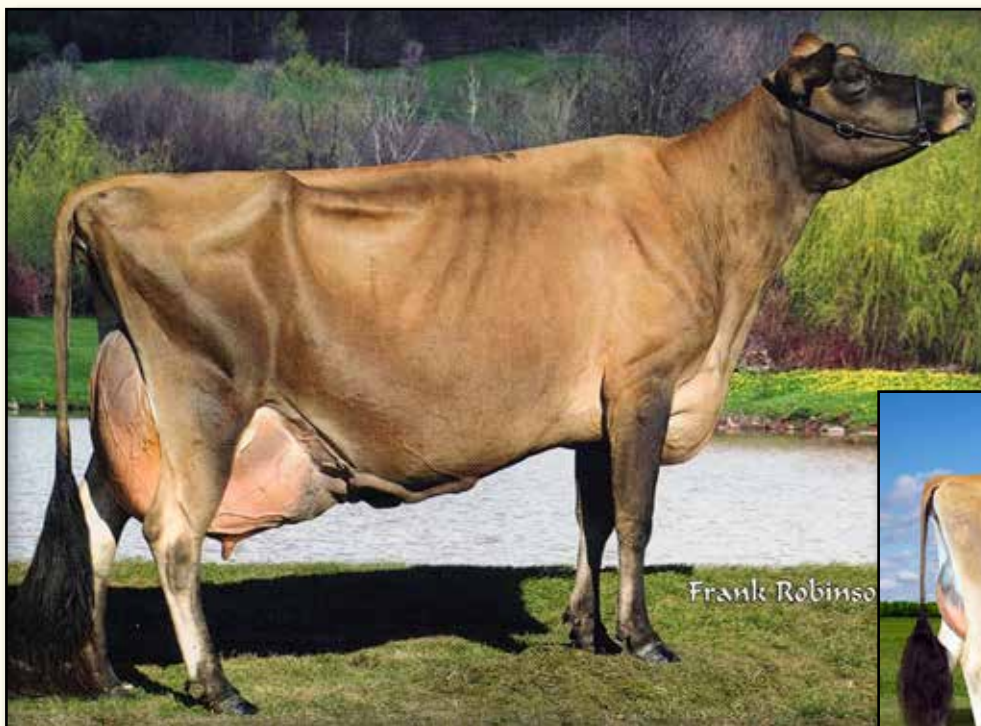

6th Dam

Cranbrook T G Jean 3W SUP-EX-2E-CAN 2*
 6-09 2x 305d 17633 4.6 820 3.7 662
 • *1st 3-Year-Old, Ottawa Winter Fair 1990*

WAYMAR PATRICK NADINE EX-97-6E-CAN
3RD DAM OF LOT 97
4X All-Canadian in Milking Form