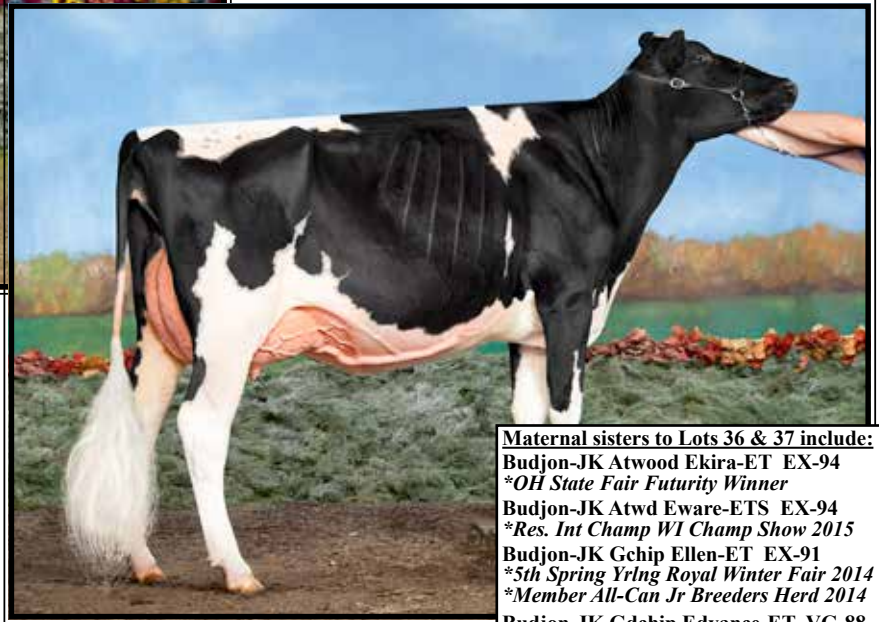

**Oakfield Undenied Eclair-ET
UG-88 EEV+U**

**Res. All-NY Summer 2yr-old 2020
(She sells as Lot 37)*

Maternal sisters to Lots 36 & 37 include:

Budjon-JK Atwood Ekira-ET EX-94
*OH State Fair Futurity Winner
Budjon-JK Atwd Eware-ETS EX-94
*Res. Int Champ WI Champ Show 2015
Budjon-JK Gchip Ellen-ET EX-91
*5th Spring Yrlng Royal Winter Fair 2014
*Member All-Can Jr Breeders Herd 2014
Budjon-JK Gdchip Edvance-ET VG-88
*Nom. Jr All-Am Summer Yrlng 2014

LOT 36 #5710

Oakfield Cind Earthgirl-ET

2-05 VG-88 VVVVV

3134445234 99%RHA-I

Born 3/4/18

2-00 329 24640 3.5 860 3.2 796 RIP

2/4 test- 66 lbs 3.5%F 3.7%P

Fresh 3/12/20

Bred 8/15/20, Due 5/24/21 to

250HO15326 Mystic Crush

(carries an ultrasound male)

LOT 37 #5772

Oakfield Undenied Eclair-ET

2-05 VG-88 EEV+V

3134445296 99%RHA-I

Born 6/3/18

2-00 229 17430 3.8 670 3.1 544 RIP

2/4 test- 81 lbs 4.3%F 3.4%P

Fresh 6/20/20

Bred 12/25/20, Due 10/3/21 to

507HO15325 Hanans (sexed)

(Lot 37 pictured above)

*1st Summer 2yr NY State Show 2020

*Res. All-NY Summer 2yr-old 2020

*Lots 36 & 37 are potential 9th gen EX!

Oakfield Corners Dairy

585-704-2501

Sire of Lot 36:

RH Cinderdoor-ET

969096292 12/20 PTA +1993GTPI

++428M +2.42T +.88UDC +.48FLC

Doorman X AltaIota

Sire of Lot 37:

Our-Favorite Undenied-ET

3125220760 12/20 PTA +2055GTPI

+0.08%F +3.35T +1.20UDC +1.00FLC

Solomon X EX-94,2E Atwood

Dam of Lots 36 & 37:

Budjon-JK Emilys Edair-ET

6-09 EX-95,2E EEEEE 138418546

2-02 332 24910 3.5 880 3.3 821

3-03 330 27000 3.5 957 3.3 904

4-03 365 38420 3.2 1241 3.3 1264

5-11 365 37850 3.5 1307 3.2 1204

Lifetime 148190 3.4 5020 3.3 4850

Sire: Regancrest Dundee-ET

(Pictured above)

*Res. All-American Jr 3yr-old 2010

*Res. All-Canadian Jr 3yr-old 2010

*Nom. All-American 4yr-old 2011

*4th gen. All-American Nominee!

2nd Dam:

**Budjon-JK Storm Emily-ET
EX-92,2E EEEEE DOM**

2-04 365 32730 3.7 1198 3.3 1071

4-08 365 41090 3.7 1514 3.2 1329

7-09 284 22380 3.4 767 3.4 755

Lifetime 105520 3.6 3831 3.3 3468

*Res. All-American Sr 2yr-old 2005

3rd Dam:

Budjon-JK Linjet Eileen-ET

EX-96,4E EEEEE GMD-DOM

5-06 365 44700 3.7 1647 3.1 1383

Lifetime 194050 3.6 6935 3.4 6518

*All-American 5yr-old 2004

*Res. All-Am Aged Cow 2005

*Nom. All-Am Sr 2yr-old 2001

*HM All-Can Sr 3yr-old 2002

*Res. Sr Champ WDE 2004

4th Dam:

Krull Broker Elegance

EX-96,3E EEEEE GMD-DOM

5-07 365 40950 3.7 1522 3.1 1272

Lifetime 183710 3.7 6878 3.4 6967

*3X All-American Nominee

5th Dam:

Krull Starbuck Excellency

EX-90 EEEEV GMD-DOM

3-03 365 27140 3.5 937 3.4 930

Lifetime 109780 3.7 4077 3.1 3396

6th Dam:

Krull TT Excellency EX-90 DOM

Lifetime 109780 3.7 4077 3.1 3396

7th Dam:

Krull Boot Mark Excellency

EX-92,2E EEEE GMD-DOM

Lifetime 201440 3.5 7105F

8th Dam:

Krull Kingstead Excellency

EX-92,4E VVEE GMD

Lifetime 179790 3.6 6436F