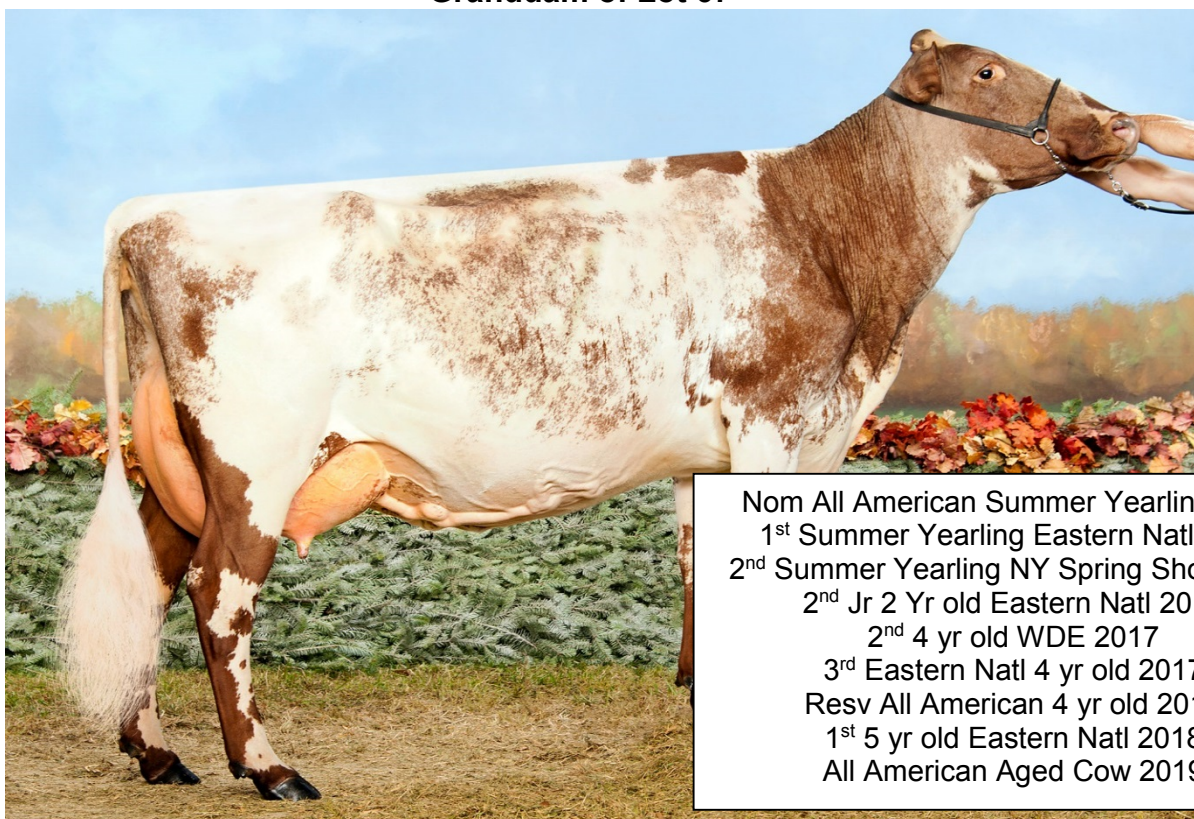

Granddam of Lot 67

Nom All American Summer Yearling 2014
1st Summer Yearling Eastern Natl 2014
2nd Summer Yearling NY Spring Show 2014
2nd Jr 2 Yr old Eastern Natl 2015
2nd 4 yr old WDE 2017
3rd Eastern Natl 4 yr old 2017
Resv All American 4 yr old 2017
1st 5 yr old Eastern Natl 2018
All American Aged Cow 2019

HC-HP FROLIC DIXIE-ET EX93 2E

LOT 67 Born: 3/4/2021 **HARD CORE LUCKY STRIKE** pending
Hard Core Farm
New Enterprise, PA

Circle B A Lucky Strike-PP
USA 68317996
PTA: +341M -22F -8P
PTAT: +0.0

**Hard Core MD Justice Dinah-
EXP**
USA 68324760