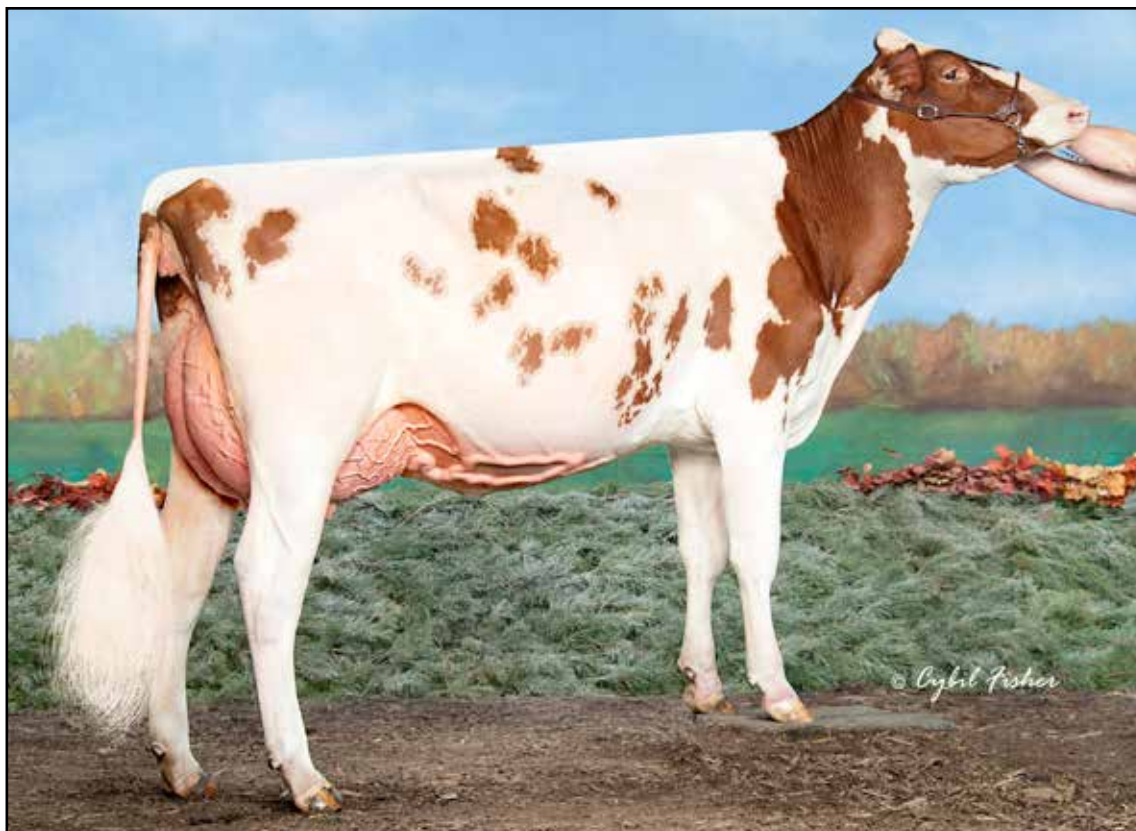

Norse Haven Spring Fling 2026

Milksource Attica-Red (EX-92 EX-MS)
Dam of Lot 64

LOT 64

Johnathan Heinsohn
Kirkland, IL
815/979-5314

REDCARPET DUBAI-RED-ET 3321833800

99%RHA-I Born: December 24, 2025
Winter Calf

FARNEAR AUDACIOUS-RED3267488903 99%RHA-I TP TE TC TY TV TL TD

A1/A1 BE 52K GTPI +2404G
PTA +2.41T +1.94YDC +1.16FKC 81%R 4/2026

MILKSOURCE ATTICA-RED 3132912641 99%RHA TC TL TD

EX-92 EEVEE 4-04
All-American Summer Jr. 2-Year-Old 2020
All-American R&W Summer Jr. 2-Year-Old 2020
Res. All-American R&W Jr. 3-Year-Old 2021
1st Mid-West Spring National Summer Yearling '19
2nd Mid-West Spring National Jr. 3-Year-Old Cow '21

FARNEAR ARCHITECT-ET 3214251590 99%RHA-I RC TE TC TY TV TL TD

A1/A2 55K GTPI +2335G
PTA +2.90T +2.11UDC +1.46FLC 95%R 4/2026

FARNEAR ADLER KD 40482-ET 3142704587

VG-87 VVVVV 3-00
4-11 2 329 28940 5.0 1438 3.4 986

ZIMMERVIEW WONKA LOYOLA-P 73926711 99%RHA-I RC PC TY TV TL TD

A2/A2 75K GTPI +2245G
PTA +.69T +1.00UDC -.34FLC 98%R 4/2026

MS APPLE ATARAH-ET 3124554027

VG-86 VVV+V 2-00

3rd Dam:

KHW Regiment Apple-Red-ET
(3E EX-96 EEEEE DOM)
9-01 2 365 36750 4.3 1582 3.3 1211
LIFE 2337 195430 4.7 9265 3.6 6946
HI Red Impact Cow of the Year '13
Unan. All-American R&W 125,000lb. '13
All-American R&W Aged Cow 2011
Unanimous All-American Jr. 2Y 2006

4th Dam:

Kamps-Hollow Altitude-ET
(2E-95 EEEEE DOM)
7-00 2 365 39690 4.7 1849 3.5 1385
Life: 1844 144460 4.4 6295 3.7 5288

5th Dam: Clover-Mist Alisha-ET

(3E-93 DOM)
8-07 2 365 36920 4.2 1553 3.4 1258
Life: 2999 226470 4.7 10659 3.6 8149

6th Dam: Clover-Mist Augy Star

(4E-94 DOM)
7-10 3 365 43140 5.0 2136 3.3 1421
Life: 2486 206250 4.7 9793 3.5 7187

7th Dam: D-R-A August

(4E-96 EX-MS DOM)
8-05 3 365 27460 4.3 1187 3.2 871
Life: 3443 190200 4.4 8281 3.3 4457
Nom. All-American Aged Cow 1986
All-Wisconsin Aged Cow 1987

8th Dam: D-R-A Ideal Precious Leader

(2E-90 EX-MS)
7-06 2 358 20090 3.9 787 3.2 637
Life: 2456 133250 4.0 5308

9th Dam: D-R-A Princess Lad Leader

(3E-90) 9-05 2 305 19160 4.2 809