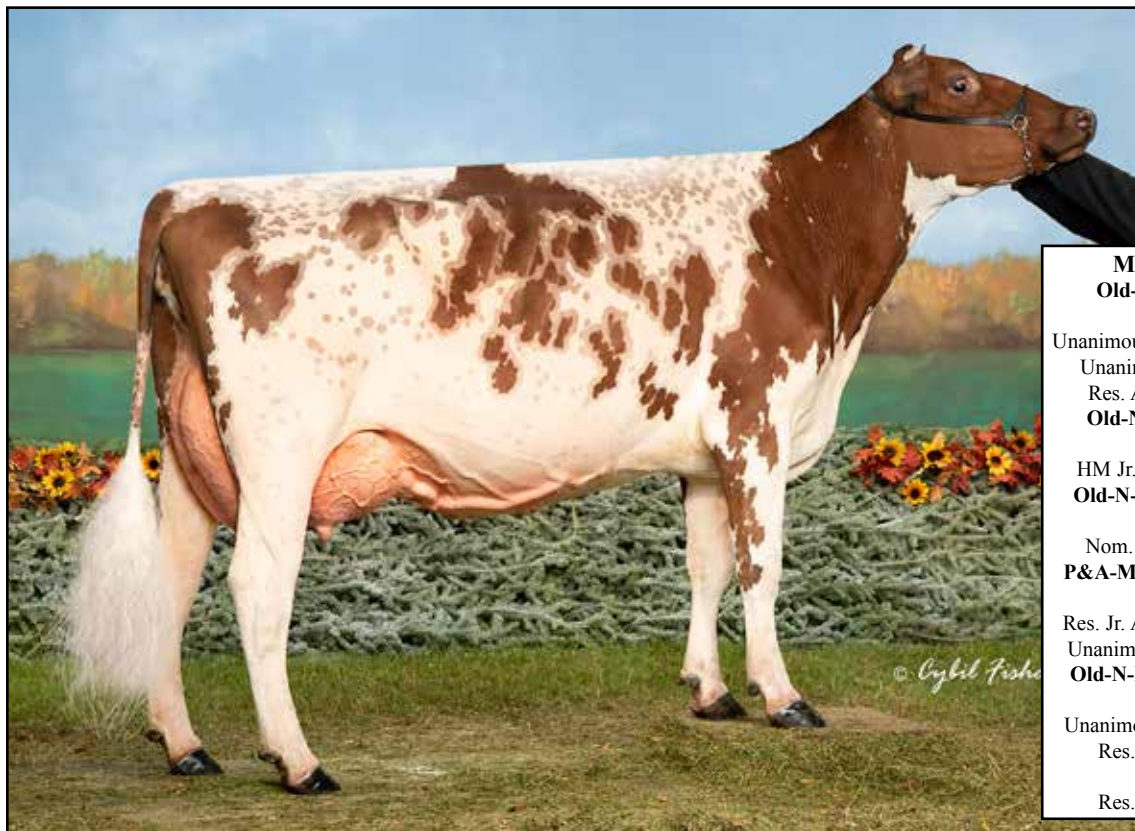

Norse Haven Spring Fling 2026

Maternal Sisters to Dam:
Old-N-Lazy Gentle Wipeout-ET
(EX-93 2E)
Unanimous All-American Spring Yrlg. 2017
Unanimous All-American Jr. 3Y 2019
Res. All-American 4-Year-Old 2020
Old-N-Lazy Calimero Whoopi-ET
(EX-92)
HM Jr. All-American 4-Year-Old 2020
Old-N-Lazy Burdette When Ever-ET
(EX-92 2E)
Nom. Jr. All-American 2018 & 2019
P&A-Mack-Els Free Beer Welcome-ET
(EX-91)
Res. Jr. All-American Jr. 3-Year-Old 2018
Unanimous Jr. All-American Jr. 2Y 2017
Old-N-Lazy Gentleman Whammy-ET
(VG-87)
Unanimous All-American Fall Yrlg. 2018
Res. All-American Fall Calf 2017
Ms B My Fling
Res. All-American Fall Calf 2015

Old-N-Lazy Reagan Wren-ET (EX-93 2E)
Dam of Lot 71

3rd Dam:
Forever Schoon Ping
(CAN EX-95 5E 13-06)
8-03 2 365 27007 4.6 1246 3.5 935
All-American Sr. 3-Year-Old 2011
Res. All-Canadian Sr. 3-Year-Old 2011
All-Canadian 5-Year-Old 2013
All-Canadian Progeny of Dam 2015
Nom. All-Canadian Mature Cow 2016
4th Dam:
Forever Schoon Pretty
(CAN EX-93 2E)
6-07 2 305 23702 4.7 1102 3.3 794
1st Jr. 3, Inter. & Grand IDS 2008
5th Dam:
Forever Schoon BK Porsha-ET
(CAN EX-90)
4-03 2 23634 3.7 875 3.1 723
Nom. All-Canadian Inter. Yearling
2002
6th Dam:
Woodland View Prudent-ET
(CAN VG-87)
4-03 2 22670 4.1 933 3.4 776
7th Dam:
Woodland View Prudence
(CAN EX-95)
3-11 2 305 23230 4.5 1045 3.5 818
All-Canadian 1989, 1990 & 1992
HM All Canadian 1991
1st 5Y / Grand Royal Winter Fair 1992
8th Dam:
Woodland View Starbrite 2
(CAN EX-90)
9th Dam:
Woodland View Starlite 2
(CAN EX-90 3E)

LOT 71

David Hanson & Ashley Swenson
Nicollet, MN
218/686-2223

AYRSHIRE FOUR #1 EMBRYOS

Maternal Sister to Embryos:
D-N-A Dynamic Witney-ET
HM All-American Spring Calf 2025
3rd Spring Calf International Show '25

MARLIE AUTOGRAPH-ET 120267338C
799AY000040

RUISSEAU CLAIR TUXEDO-ET 109844514

Sire: Kamouraska Volvo-ET
Dam: Dou Star Amicale-ET (CAN VG-87 7*)
4-07 2 304 20677 4.9 1014 3.0 631

DUO STAR BURDETTE AMARA-ET 107816432

CAN EX91 2E 6-02
6-01 2 305 34983 3.6 1276 3.3 1155
LIFE 148783 3.9 5875 3.4 5130

PALMYRA BERKELY REAGAN-ET 3123620602

Sire: Palmyra Bendig Berkely-ET
Dam: Palmyra Poker LH Rosy-ET (EX-92)
3-00 2 365 26100 4.1 1161 3.5 910

DE LA PLAINE REMINGTON WING-ET
100618695

EX-92 2E 5-01
3-05 3 318 18950 4.9 931 3.6 674
4-11 3 322 28290 4.5 1274 3.3 934

OLD-N-LAZY REAGAN WREN-ET 3205248422

EX-93 2E 6-04
2-01 3 314 12270 5.2 637 3.2 396
3-02 3 264 18040 4.3 782 3.4 607
4-03 3 334 19170 4.6 880 3.5 666
6-01 3 257 23060 4.6 1068 3.2 744
Nom. All-American Jr. 2-Year-Old 2021
Grand Champion MN State Fair 2022