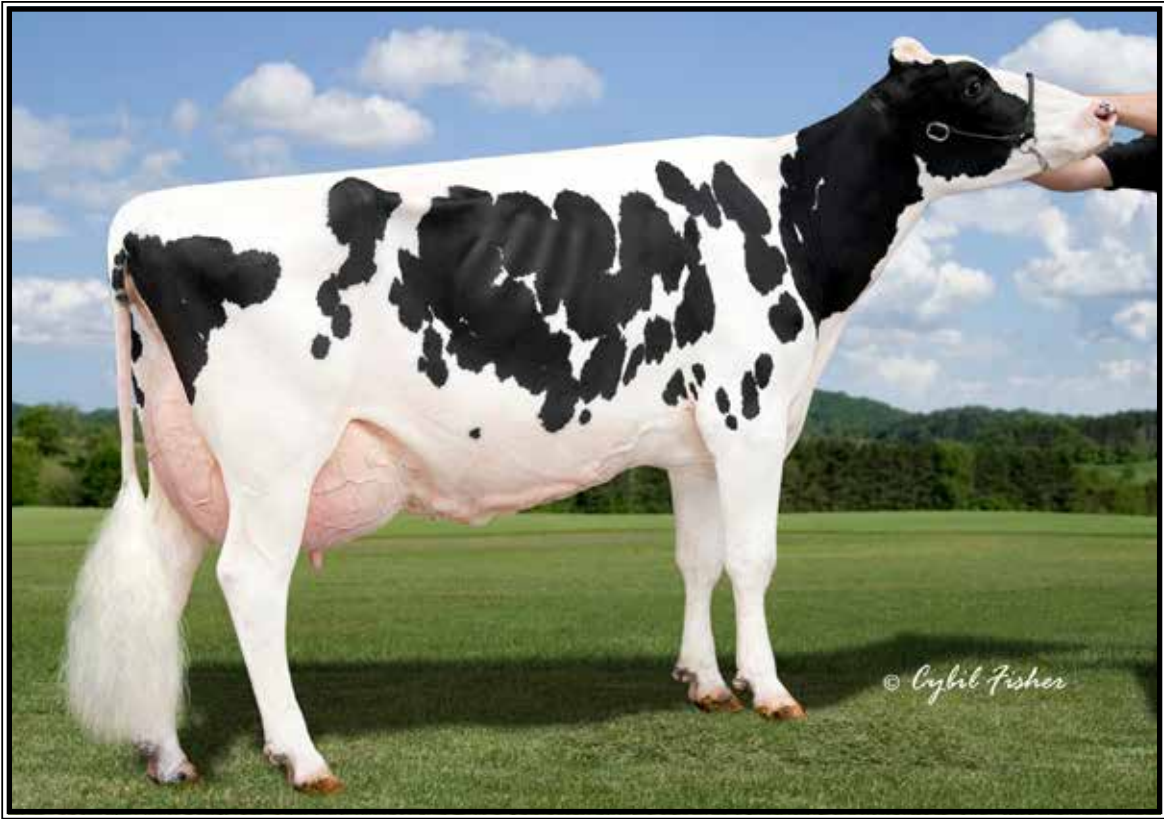

Curr-Vale Plus Avocado-ET*RC EX-90 EEVVE

Lifetime 233280 3.9 9203 3.2 7427
(Descendants sell as Lots 7-14)

LOT 10

Pineyvale Daniel Amy*RC

144635058 100%RHA-NA
Born 8/24/18

Due 3/13/21 to
7HO15210 Journey-RED

*She is a stunning heifer!

LOT 11

Pineyvale Jordy Anna-RED

144896040 100%RHA-I
Born 9/16/19

Sire of Lot 10:

She-Ken Uno Daniel*RC
72713018 8/20 PTA +2098GTPI
+.11%F +1.98T +2.96UDC +.71FLC
Numero Uno X EX-95,2E Destry

Sire of Lot 11:

Cycle McGucci Jordy-RED
3131666411 8/20 PTA +1785GTPI
+3.03T +2.29UDC +2.74FLC 93%R
McGucci X EX-90 Gold Chip

Dam of Lots 10 & 11:

Curr-Vale Colt Ariel-RED-ET
6-04 EX-94,2E EEEEE 70357239
2-00 326 21842 3.5 774 3.1 669
3-00 365 32991 3.7 1228 3.0 1000
4-03 365 37555 4.2 1568 3.0 1119
5-07 310 37277 4.6 1730 2.8 1044
6-08 300 30105 3.5 1064 2.8 833
Sire: Sandy-Valley Colt P-Red-TW
(Sells as & pictured w/ Lot 7)

2nd Dam: (Pictured above)
Curr-Vale Plus Avocado-ET*RC
EX-90 EEVVE

1-11 317 24410 3.2 787 2.7 656
3-00 350 33530 3.8 1290 3.1 1031
4-01 337 37370 3.8 1426 3.2 1193
5-01 365 38510 3.9 1511 3.3 1271
6-11 295 30230 4.3 1295 3.1 948
8-09 288 23270 4.3 1002 3.0 700
Lifetime 233280 3.9 9203 3.2 7427

3rd Dam: (Pictured w/ Lot 12)
Curr-Vale Goldwyn Delicious*RC
EX-94,2E EEEEE DOM

3-02 365 32957 4.3 1142 3.1 1027
7-07 303 31340 4.1 1286 3.2 997
Lifetime 145170 4.0 5853 3.2 4702

4th Dam: Curr-Vale Durham Apricot *RC
EX-91,2E EEEVE DOM

6-05 365 44260 2.9 1263 3.0 1317
LTD 218060 3.4 7473 3.0 6588

5th Dam: Pineyvale Outside Apple-ET *RC
EX-90,2E EEEVE

5-07 305 26440 6.0 1585 3.3 873
Lifetime 178870 4.9 8721 3.2 5722

6th Dam: Pineyvale Jed Anna
EX-93,3E EEEEE

5-10 305 30560 4.1 1244 3.0 832
Lifetime 208840 4.2 8073 3.1 6570

7th Dam: Pineyvale Ann-RED
EX-94,4E EEEEE

7-10 305 32190 3.9 1254 2.8 908
Lifetime 160900 3.8 6186 2.9 4676

8th Dam: Pineyvale Starbuck All-Star
EX-92,3E EEEEE DOM

7-08 305 35830 3.7 1313 3.1 1122
Lifetime 253810 3.7 9329 3.1 7843

9th Dam: Pineyvale TT Ada
EX-90 EEEVE

6-01 305 22040 4.4 967 3.3 728

10th Dam: Pineyvale Flame Alison
VG-85 DOM

Lifetime 136810 3.3 4448

11th Dam:
Pineyvale Citation Supreme Ann VG-88

12th Dam:
Pineyvale Texal Supreme Ann VG-86