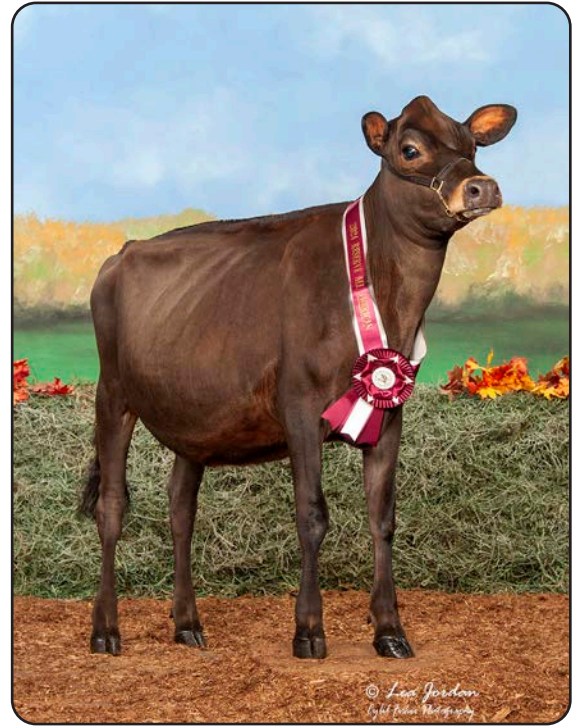

Ratliff Comerica Dana-ET
AJCA Res. All-American Winter Calf 2024
Maternal Sister to Lots D & E

Ratliff Jerseys
23474 Northwest 1700 Rd.
Garnett, KS 66032
785.448.8201 Christy
ronrat@embargmail.com

CHOICE of TWO HEIFER CALVES

A) **Ratliff Kid Rock Dina-ET**
840 3297947978
Born December 1, 2024 AMID 2031

Maternal sister to Dina & Hot Diggity:

Ratliff Comerica Dana-ET
•AJCA Res. All-American Winter Calf 2024
•ABA HM All-American Winter Calf 2024

B) **Ratliff Kid Rock Hot Diggity-ET**
840 3297947986
Born December 2, 2024 AMID 2039
WINTER CALF

Mr Kathies Kid Rock

3128791587 JH1F JNS-TF A1/A2 551JE1772
PTA -2281M -101F -88P 97R 12/24
PTA +1.6T GJUI +19.5 96R 12/24
GJPI -251

Ratliff Lo Lalala Dancer-ET

3227952052 EX-91% 3-02
2-10 2x 305d 18,020 4.7 853 3.8 693
1-09 2x 305d 13,700 5.2 712 3.8 527
•4th Sr. 2 Year Old All-American Show 2023
•AJCA All-American Milking Winter Yearling 2022
•ABA HM All-American Milking Yearling 2022
•1st Winter Yearling IL State Fair 2022
•Junior Champion WI Spring Spectacular 2022
•Nom. ABA All-American Winter Calf 2021

Maternal sister to Dancer:

Ratliff Money Dixie EX-94%
3-01 2x 305d 18,990 5.4 1025 3.9 733

Rapid Bay Indiana Gentry-ET

CAN105762718 91JE5424
PTA -1594M -72F -63P 97R 12/24
PTA +1.4T JUI +14.2 JPI -165

Stoney Point Comerica Kathie
119060959 EX-95%
4-11 3x 305d 23,070 5.9 1370 3.6 835

River Valley Lolalala-ET

75341116 JH1F JNS-TF 777JE10023
PTA -1306M -63F -43P 94R 12/24
PTA +1.6T GJUI +18.8 GJPI -114

Ratliff Tequila Dazzled-ET

3132072883 EX-91% 4-03
3-09 2x 305d 18,360 5.4 997 3.9 713
2-00 2x 305d 15,200 5.1 771 3.8 570

Maternal sisters to Dazzled:

Ratliff Sambo Daphne-ET EX-95%
Ratliff Action Dabble-ET EX-94%
Ratliff Sambo Dream-ET EX-94%
Ratliff Sambo Denali-ET EX-94%
Ratliff Action Diamonds & Bling-ET EX-94%

3rd through 10th Dams:

Arethusa Primetime Deja Vu-ET EX-95%
6-10 2x 305d 19,060 6.4 1220 4.2 798
•1st Aged Cow Kansas State Fair 2014
•1st Aged Cow & Res. Sr. Ch. KS St. Fr. 2012
•1st 5 Yr Old & Grand Champ. KS St. Fr. 2011
•Nom. ABA All-American Sr. 2 Year Old 2008
Huronion Centurion Veronica 20J EX-97% 5E
6-08 2x 365d 24,442 5.6 1380 3.9 955
•Grand & Supreme Champ. PA All-American 2006
•Grand & Supreme Champ. Int'l Jersey Sh. 2006
•Supreme Champion PA All-American 2005
•Grand Champion Int'l Jersey Show 2004 & 2005
•National Grand Champion 2004
•All-Canadian Sr. 2 Year Old 2002
Genesis Renaissance Vivianne VG-87-CAN 7*
Genesis Juno Virginia EX-92-6E-CAN 4*
Swissbell F Veronica 39M SUP EX 4*
Swissbell Ella Virginia EX-90
Swissbell Virginia SUP EX-90
Belmont Jester Virginia SUP EX