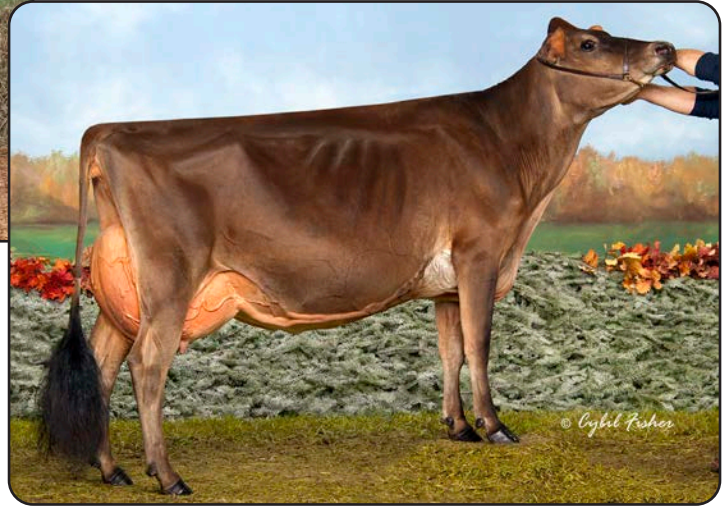

Ratliff Action Dabble-ET EX-94
Granddam of Lot 48

RATLIFF ROCK & ROLL DENIEM

840 3270379156 • AMID 1963
Born September 2, 2023 MILKING YEARLING

•Entered in 2027 National Jersey Jug Futurity

Due 7/07/25 to Arethusa Impression Spencer-ET
3270379109 (Impression x Season)

Isau Cairnbrae Bontino

AUS691603 187JE5308
PTA -612M -4F -3P 97R 12/24
PTA +1.3T GJUI +17.8 GJPI -45

South Mountain Voltage Radiant-ET

3125141633 EX-94%
3-01 2x 305d 23,370 6.5 1455 3.7 869

Ratliff Premier Money-ET

3131712870 JH1C JNS-TF A2/A2 16JE5023
PTA -1856M -50F -35P 92R 12/24
PTA +0.9T GJUI +17.3 GJPI -70

Ratliff Action Dabble-ET

118377667 EX-94%
4-04 2x 305d 23,340 5.3 1246 3.7 857
6-05 2x 305d 23,670 5.2 1229 3.5 833
5-04 2x 287d 21,960 5.3 1155 3.5 778
3-04 2x 284d 18,800 5.0 943 3.7 694

Full sisters to Dabble:

Ratliff Action Diamonds & Bling-ET EX-94%

Ratliff Action Dazzle-ET EX-93%

•Premier Performance Cow All-American 2012

3rd through 10th Dams:

Arethusa Primetime Deja Vu-ET EX-95%

6-10 2x 305d 19,060 6.4 1220 4.2 798

•1st Aged Cow Kansas State Fair 2014

•1st Aged Cow & Res. Sr. Ch. KS State Fr. 2012

•1st 5 Yr Old & Grand Champ. KS State Fr. 2011

•Nom. ABA All-American Sr. 2 Year Old 2008

Huronion Centurion Veronica 20J EX-97% 5E

6-08 2x 365d 24,442 5.6 1380 3.9 955

•Grand & Supreme Champ. PA All-American 2006

•Grand & Supreme Champ. Int'l Jersey Sh. 2006

•Grand Champion Int'l Jersey Show 2004 & 2005

•National Grand Champion 2004

•All-Canadian Sr. 2 Year Old 2002

Genesis Renaissance Vivianne VG-87-CAN 7*

5-00 2x 305d 12,108 4.2 514 3.8 561

Genesis Juno Virginia EX-92-6E-CAN 4*

6-06 2x 305d 16,539 4.7 771 3.8 628

Life: 150,089 4.6 6962 3.8 5837"

Swissbell F Veronica 39M SUP EX 4*

Life: 3612d 133,058 4.3 5760 4.0 5293

Swissbell Ella Virginia EX-90

5-03 2x 305d 11,931 4.9 589

Swissbell Virginia SUP EX-90

Life: 5006d 149,770 5.8 8670

Belmont Jester Virginia SUP EX

8-02 2x 305d 12,059 5.6 679

Ratliff Jerseys
23474 Northwest 1700 Rd.
Garnett, KS 66032
785.448.8201 Christy
ronrat@embargmail.com

MM Bontino Rock & Roll-ET

3239149361 JH1F JNS-TF A1/A2
PTA -1064M +3F -13P 79R 12/24
PTA +1.5T GJUI +19.3 81R 12/24
GJPI -34

Ratliff Money Di-ET

3245600494 VG-87% 2-05
2-00 2x 247d 12,540 5.7 713 4.1 510

Maternal sister to Di:

Ratliff Citation A Diva-ET EX-90%

Maternal sisters to Dabble:

Ratliff Sambo Daphne-ET EX-95%

Ratliff Sambo Dream-ET EX-94%

Ratliff Sambo Denali-ET EX-94%