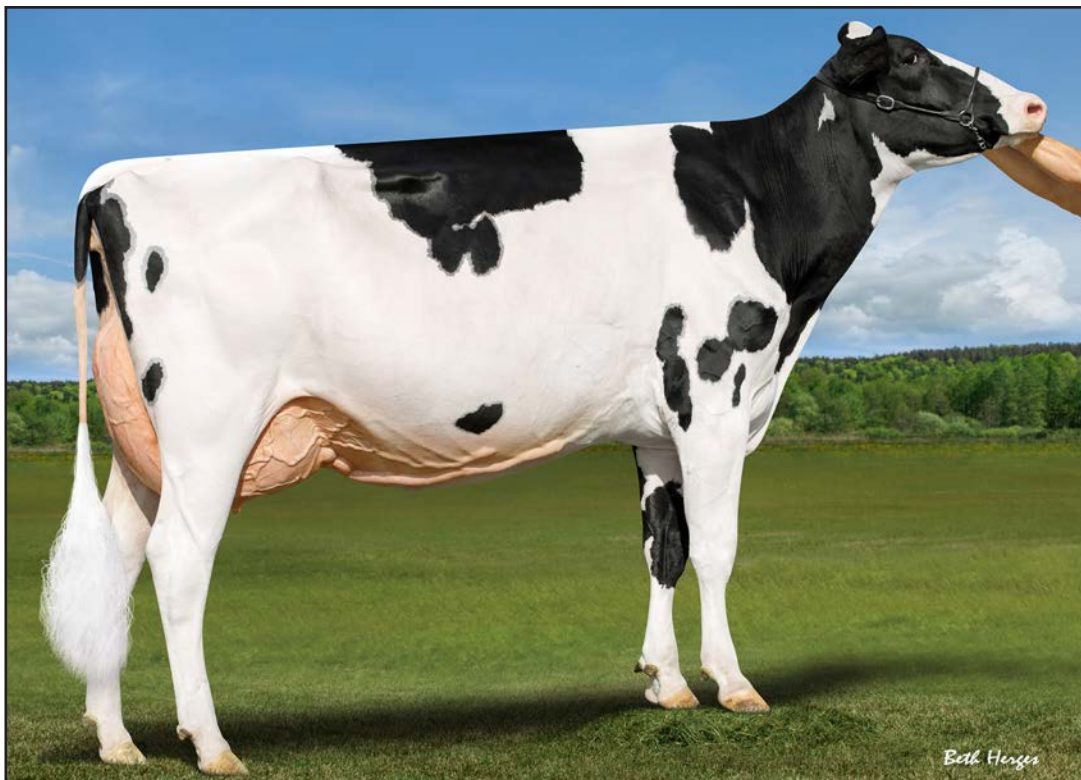

•1st 125,000 lb. Cow Int'l Holstein Show 2000

Krull Starbuck Excellency EX-90 GMD DOM
3-03 2x 365d 27,140 3.5 937 3.4 930

Krull TT Excellency EX-90 EX-MS DOM
3-02 2x 363d 24,319 3.5 862 3.4 829

Krull Boot Mark Excellency EX-92 2E GMD
Life: 3026d 201,440 3.5 7105 3.0 4634

Krull Kingstead Excellency EX-92 4E GMD
Life: 3364d 179,790 3.6 6436

42ND PIONEER DAIRY CLASSIC

Vriesdale Othello Bianca "EX-92 EX-MS"
Res. Junior All-American Jr. 3 Year Old 2023
 Dam of Lot 8E

8E

SIX IVF EMBRYOS