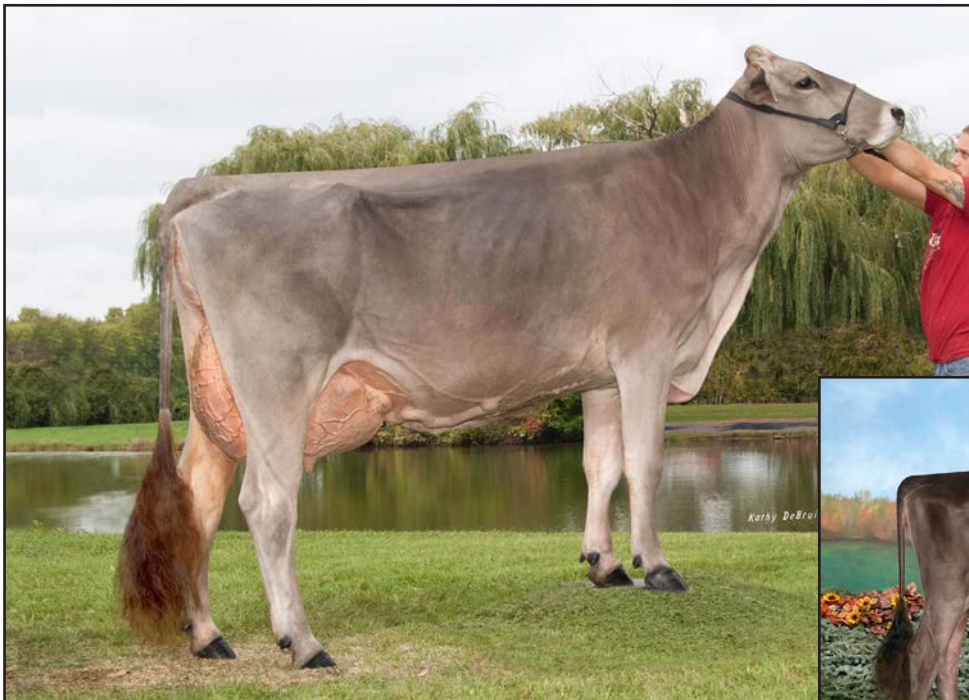

Random Luck S Peekaboo-ET "EX-92 2E"
4x All-American nominee
Granddam of Lot 60