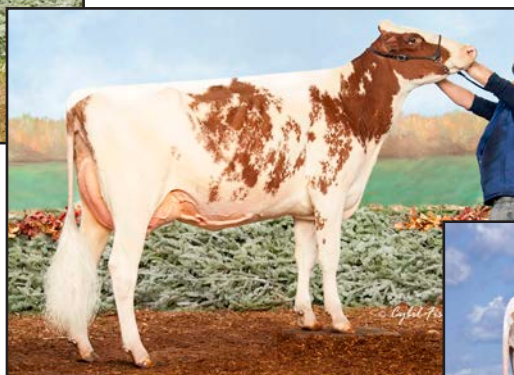

•1st Jr 3 Year Old Western National 1992

Vandyk-K Melvin Pappy VG-88

•Nom. Jr. All-American Sr. Yrlg. Hfr. 1988

42ND PIONEER DAIRY CLASSIC

Probert C Bree-Ella-Red "EX-94 2E"
All-American R&W Jr. 3 Year Old 2014
Fourth Dam of Lot 31