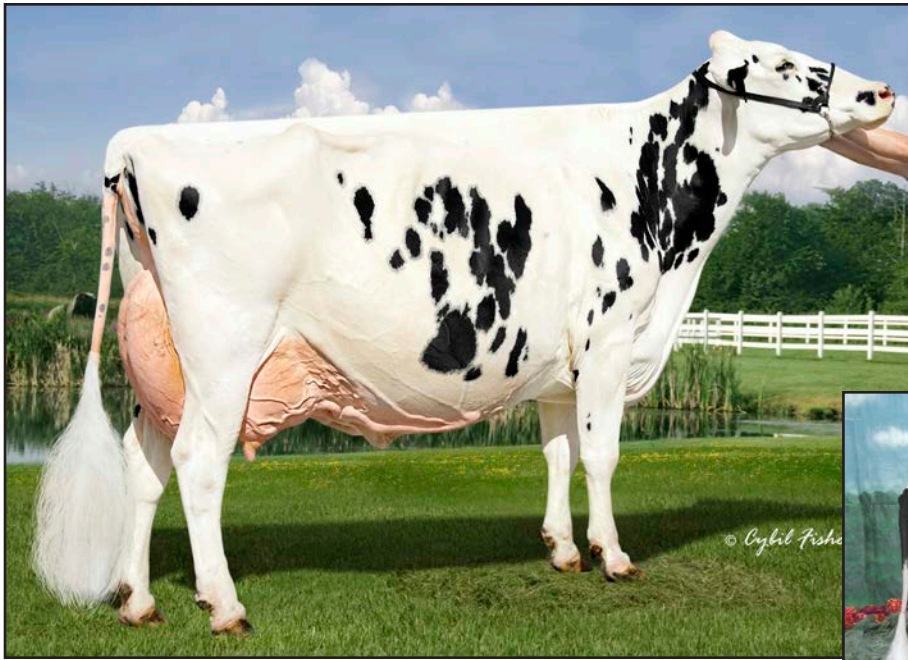

Arethusa Sanchez Dice-ET "EX-96 3E"
Grand Champion Northeast Fall National 2015
Dam of Lot 14