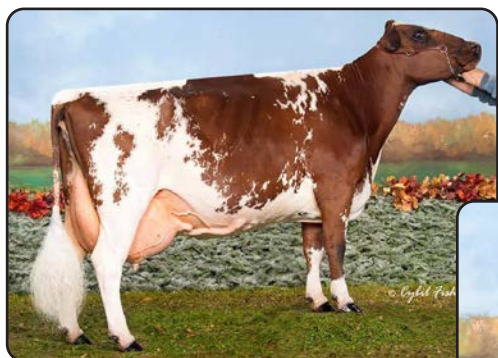

OHIO ALL BREEDS FALL SALE

Grand-View BBBK Dreamer "EX-94 5E"
HM All-American Fall Yearling 2008
Third Dam of Lot 14