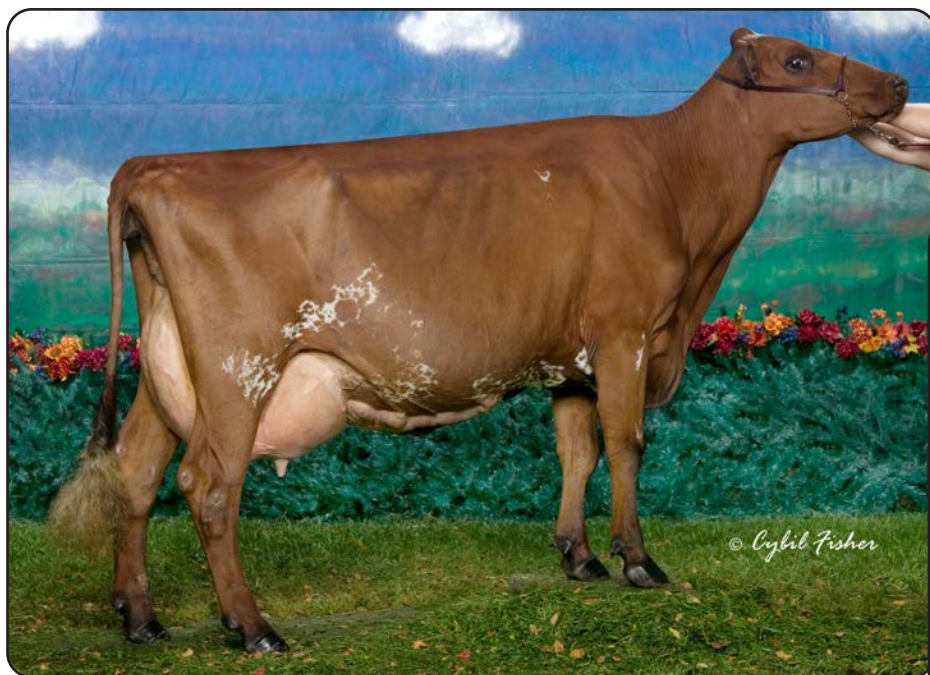

OHIO ALL BREEDS FALL SALE

Vieux Village Reno Marilyn "EX-93"

All-American 5 Year Old 2007

Third Dam of Lot 31