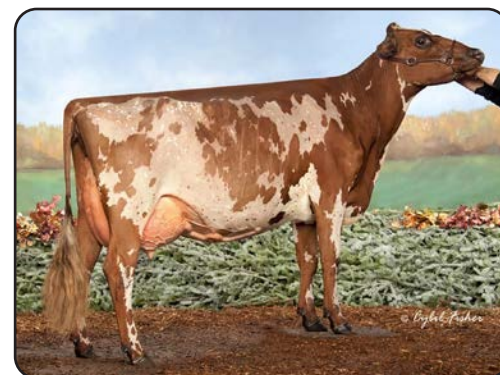

Haynes-Farm Brachiosaurus "EX-92 2E"
Unanimous All-American Milking Yearling 2017
Granddam of Lot 8

8 Ayrshire - Choice

Peter Vail
Valatie, NY
518.755.0307
36pv@carolina-eastern.com

CHOICE of TWO HEIFER CALVES

- A) SML PV S BAROLO-ET
  840 3277630781 Tattoo V782
  Born March 13, 2024
  A2/A2 • AA • GPTAT +.40
- B) SML PV S BOLGHERI-ET
  840 3277630781 Tattoo V781
  Born March 30, 2024
  A1/A2 • AE • GPTAT +.80

Maternal sister to Barolo & Bolgheri:
SML Gypsy Rain
•1st Summer Yrlg. Eastern States National 2023

Halls-V-Lane Reagan Stryker

3137017954 9AY140
PTA -71M +3F +OP 50R 8/24
PTA +0.6T 48R 8/24
GPTI +416

Haynes-Farm Dazzle Banshee

3137017954 Excellent-94 2E 5-06
4-10 2x 272d 28,470 3.3 928 3.0 845
3-09 2x 312d 29,350 3.2 925 3.1 897
2-10 2x 288d 24,050 2.7 652 3.1 734
2-00 2x 252d 17,790 3.5 618 3.1 548
•HM All-American Lft. Component Merit Cow 2023
•Grand Champion Southern National 2023
•1st Lft. Component Merit Southern Nat'l 2023
•3rd Lft. Component Merit International Show 2023
•Nom. All-American 4 Year Old 2022
•1st 4 Year Old & Res. Grand Southern Nat'l 2022
•Nom. Jr. All-American Sr. 2 Year Old 2020
•1st Sr. 2, Res. Int. & HM Grand NE All Breeds Jr. '20
•2nd Sr. 2 Year Old Northeast All-Breeds Sh. 2020
•Unanimous Jr. All-American Milking Yearling 2019
•Nom. All-American Milking Yearling 2019
•1st Milking Yearling Southern National 2019
•1st Milking Yearling Southern Nat'l Jr. Show 2019
S: Family-Af-Ayr Reality Dazzle-ET

2nd through 9th Dams:

Haynes-Farm Brachiosaurus EX-92 2E
6-03 2x 256d 32,910 4.1 1349 2.9 947
4-10 2x 305d 33,400 3.6 1194 3.1 1034
Life: 1422d 145,597 3.8 5557 3.1 4486"
•Jr. All-American Sr. 2 Year Old 2018
•Nom. All-American Sr. 2 Year Old 2018
•1st Sr. 2 & Res. Int. Ch. Central Nat'l Jr. Sh. 2018
•Unanimous All-American Milking Yearling 2017
•Unanimous Jr. All-American Milking Yrlg. 2017
•1st Milking Yrlg. Central National Show 2017
•1st Milking Yrlg. Central Nat'l Jr. Show 2017
Haynes-Farm Herman T-Rex GP-83
6-01 2x 326d 21,910 4.6 1007 3.2 709
Life: 1625d 104,400 4.2 4393 3.1 3275
Haynes-Farm Triceratops VG-87
2-07 2x 279d 17,290 4.1 706 3.1 538
Fide Stone Twinkle Toes VG-85
4-01 2x 312d 20,920 3.9 824 3.1 654
Fide Heligo Tootsie Roll EX-92 2E
6-10 2x 338d 21,350 3.9 836 2.7 574
Life: 2635d 157,490 3.7 5858 2.9 4500
Fide Comet Tootsie
3-08 2x 305d 16,040 3.8 610 3.3 529
Shale-Hill Champs Trina VG-86
7-09 2x 305d 19,520 3.5 690 3.3 641
HK-Farms MB Tina EX-94 2E
6-03 2x 305d 14,690 3.5 512 3.3 483