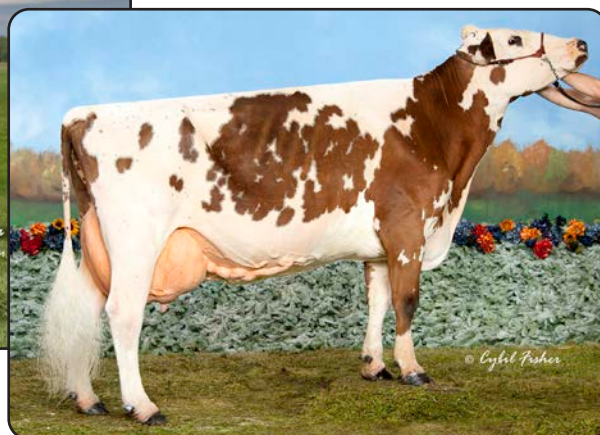

Grand-View Sumtotal Divot "EX-94 4E"
HM All-American 100,000 lb. Cow 2015
Graddam of Lot 15

15 Ayrshire

Kenna Kirsnis - RK Genetics
W6118 Durst Rd.
New Glarus, WI 53574
608.220.2781
rkgenetics@yahoo.com

RK R DIRTYGIRL

840 3253913014 • Born September 2, 2023
Tattoo RK336

Palmyra Lochinvar Reynolds-ET

3205149285 9AY133
PTA +928M +17F +14P 59R 8/24
PTA +0.8T 51R 8/24
GPTI +464

Grand-View HP Real Dapper-ET

100690406 Excellent-91 3E 9-05
3-04 2x 365d 28,640 3.4 963 3.0 864
2-03 2x 307d 20,230 4.2 855 3.0 615
4-11 2x 255d 17,720 3.7 657 3.0 540
S: Palmyra Tri-Star Reality

Maternal sisters to Dapper:

Grand-View Dreamer Davy-ET EX-92
3-03 2x 313d 23,020 4.1 934 3.3 759
Grand-View HP Riggins Dart-ET EX-90
5-03 2x 365d 26,520 3.7 970 3.1 819
Life: 1573d 105,330 3.6 3771 3.1 3213

2nd through 9th Dams:

Grand-View Sumtotal Divot EX-94 4E
5-10 2x 365d 29,390 3.8 1113 3.2 942
Life: 2409d 152,300 3.9 5897 3.3 5007
•HM All-American 100,000 lb. Cow 2015
•Total Performance Winner International Sh. 2015
•Nom. All-American 4 Year Old 2012
•Nom. All-American Sr. 3 Year Old 2012
•1st Sr. 3 & Int. Champ. Southern National 2011
•Res. Grand Champion Southern National 2011
•Junior All-American Fall Yearling 2019
•Res. Jr. Champion International Jr. Show 2019
•1st Fall Yearling International Jr. Show 2019
Grand-View Paddy December EX-90
6-04 2x 305d 20,540 3.9 796 3.1 641
Grand-View Oly 2 Diva EX-90 2E Gold
11-6 2x 341d 21,660 4.1 885 2.9 632
Life: 3462d 205,340 4.1 8405 3.0 6067
Chapel-Hill-Ayr's Heligo Delet EX-91 Gold
3-10 2x 307d 17,400 3.5 615 3.0 518
Will-Ayr's Dynamic EX-90 2E Gold
7-00 2x 305d 20,600 3.8 784 3.2 650
Will-Ayr's Destiny EX-90
3-01 2x 302d 18,930 3.9 743 3.1 581
Will-Ayr's Dizzy EX-90 2E
5-03 2x 305d 20,420 3.9 796 3.2 648
Life: 2571d 132,230 4.0 5245 3.2 4293
Will-Ayr's Duchess EX-90
5-02 3x 305d 20,910 4.3 901 3.3 684