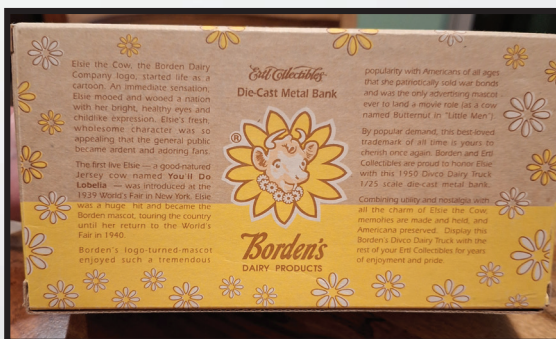

Donated by American Jersey Cattle Association

Donated by David Parkinson, Ariz.

Live Lot #5

Borden Milk Bottle and Vintage Die-Cast Metal Bank

Elsie has mooed and wooed the nation through years with her bright, healthy eyes and childlike expression. Not to mention the fact she has helped portray the Jersey breed to the nation.

Borden and Ertl Collectibles teamed up to honor Elsie with this 1950 Divco Dairy Truck 1/25 scale die-cast metal bank.

The box has never been opened. Brand new and definitely a specialty!

Display it with the Borden milk bottle for a great conversation piece at your house!