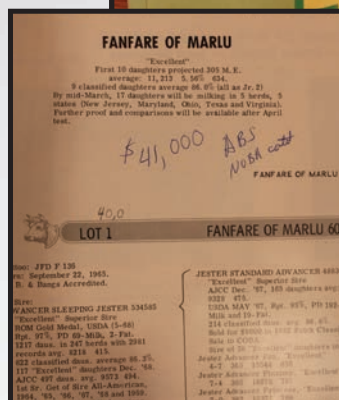

Live Lot #10

1968 7th Marlu Choice Sale catalog

Another special Marlu catalog. It is in good condition with prices and notes written on each lot. Jerry received this catalog from John Hecker of Select Sires after his passing.