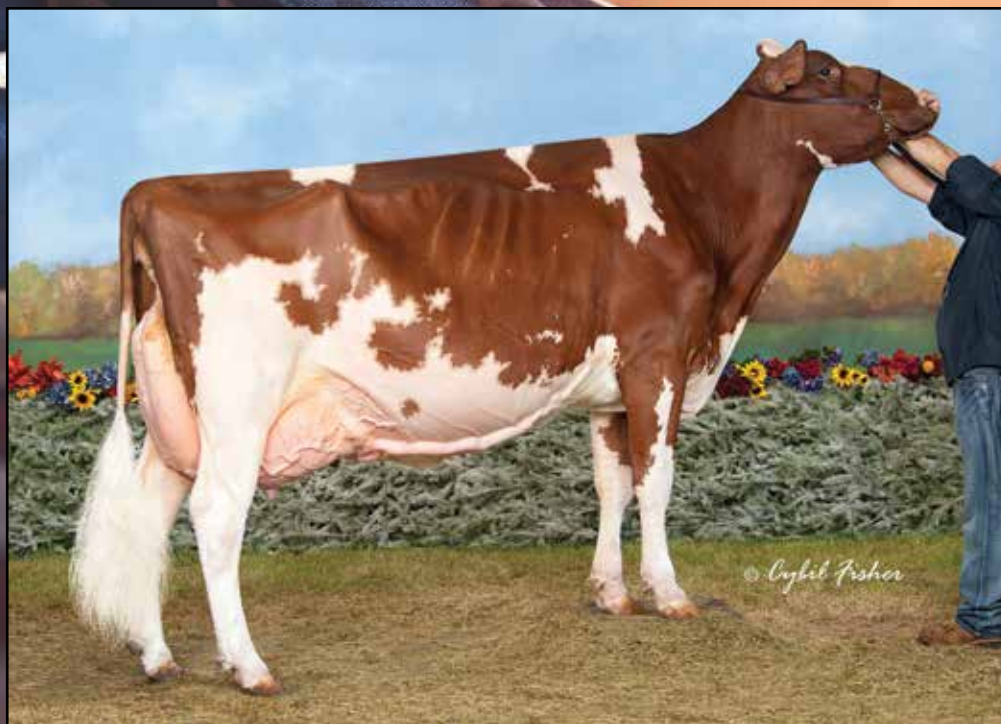

MS APPLES ASSET-RED EX-92
2ND DAM OF LOT 64; 3RD DAM OF LOT 65

65

BUTLERVIEW FARM
JEFF BUTLER • 217-341-2437 • ILLINIJET@AOL.COM
JIM BUTLER • 847-987-5813 • JIMBUTLER2@AOL.COM
JOE PRICE • 765-618-5479

• **Spring Calf**

Hodglyn Maximum-Red-ET

CAN 14156509
PTA -31M +3F -9P 82R 4/24
PTA +2.01T +1.93UDC +1.13FLC 80R
GTPI +2043G

Riverdown Ascallywag-Red-ET

CAN 14089490
• *Sells as Lot 64*

BUTLERVIEW MAX AMETHYST-RED

3280656230
Born: April 25, 2024

Farnear Altitude-Red-ET

3128013348 TE TC TY TV TL TD
PTA +154M +14F +14P 99R 4/24
PTA +2.86T +2.54UDC +1.35FLC GTPI +2190G

Blondin Unstopabu Maple-Red

CAN 14373809 Excellent-94 EEEEE
• *All-American Senior 3-Year-Old 2022*
• *All-American R&W Senior 3-Year-Old 2022*

Mr D Apple Diamondback

840 3013721049 Excellent-93 RC TP TE TC TY
PTA -382M -23F +0P 99R 4/24
PTA +2.52T +1.91UDC +1.42FLC GTPI +1808G

Westcoast Crown Asparagus-P-Red

CAN 12503037 EX-90 EEEE-CAN 2*
7-02 2x 346d 27458 4.6 1263 3.5 952
3-04 2x 329d 26285 4.7 1226 3.5 917
1-11 2x 323d 19061 4.5 864 3.4 653
• *2nd Senior 3-Year-Old Peterborough Expo 2019*

3rd thru 10th Dams

Ms Apples Asset-Red-ET EX-92 EEEE-CAN 5*

5-01 2x 365d 37227 4.2 1545 3.3 1243
• *HM All-American R&W 5-Year-Old 2013*

KHW Regiment Apple-Red-ET EX-96 4E DOM CV

9-01 2x 365d 36750 4.3 1582 3.3 1211
Life: 2898d 240640 4.7 11394 3.7 9013

• *Res All-American R&W 125,000 Lb Cow 2014*

• *All-American R&W 125,000 Lb Cow 2013*

• *All-American R&W Aged Cow 2011*

• *Res All-Canadian R&W Senior Cow 2009*

• *HMM All-American Jr 3-Year-Old 2007*

• *Unanimous All-American Jr 2-Year-Old 2006*

Kamps-Hollow Altitude-ET EX-95 2E DOM RC

7-00 2x 365d 39690 4.7 1849 3.5 1385
Life: 1844d 144460 4.4 6295 3.7 5288

Clover-Mist Alisha-ET EX-93 3E DOM

8-07 2x 365d 36920 4.2 1553 3.4 1258
Life: 2999d 226470 4.7 10659 3.6 8149

Clover-Mist Augy Star-ET EX-94 4E DOM

7-10 2x 365d 43140 5.0 2136 3.3 1421
Life: 2486d 206250 4.7 9793 3.5 7187

D-R-A August EX-96 4E DOM

Life: 3443d 190200 4.4 8281 3.5 4818

• *Nominated All-American Aged Cow 1986*

D-R-A Ideal Precious Leader EX-90 2E

Life: 2456d 133250 4.0 5308

D-R-A Princess Lad Leader EX-90 3E

9-05 2x 305d 19160 4.2 809