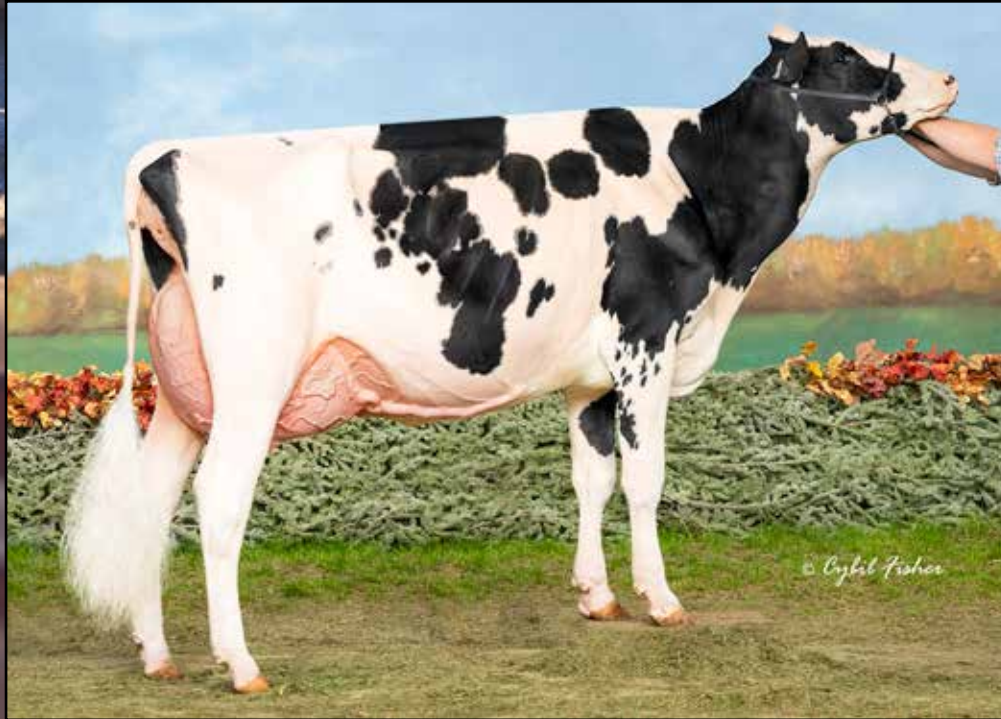

MABEL HANDSOME ALLELUIA EX-92
DAM OF LOT 70
All-American Milking Yearling 2022

70

BUTLERVIEW FARM
JEFF BUTLER • 217-341-2437 • ILLINIJET@AOL.COM
JIM BUTLER • 847-987-5813 • JIMBUTLER2@AOL.COM
JOE PRICE • 765-618-5479

• **Summer Yearling**

Stantons Alligator-ET

3128769279 VG-85-CAN TR TP TE TY TV
PTA +10146M +45F +31P 98R 4/24
PTA +2.52T +2.23UDC +.88FLC 97R
GTPI +2523G

Mabel Handsome Alleluia

CAN120452229 Excellent-92 EEEEE @ 3-03
2-09 2x 256d 26417 3.6 963 3.0 846 RIP
• *All-American Milking Yearling 2022*
• *1st Milking Yearling International Show 2022*
• *All-Canadian Fall Yearling In Milk 2022*
• *1st Milking Yearling Royal Winter Fair 2022*

MS BUTLERVIEW ALLELU ALL IN

3280656195
Born: July 2, 2023

Morningview McC Kingboy-ET

72044077 Excellent-92 TR TP TE TC TY TV A2A2
PTA +909M +22F +23P 99R 4/24
PTA +1.73T +1.47UDC +.17FLC GTPI +2310G

Stantons McCutch 1174 Agree-ET

CAN 11696367 VG-88-CAN
4-01 2x 365d 34099 4.6 1585 3.1 1064
2-00 3x 365d 30543 4.5 1380 3.1 954

Siemers Doc Handsome-ET

3144883164 TR TP TE TC TY
PTA +1080M +68F +44P 98R 4/24
PTA +3.43T +2.43UDC +1.68FLC PTA +2650G

Mabel Tatoo Alexi-ET

CAN 111465440 VG-85 VG-MS-2YR-CAN
1-10 2x 291d 22884 3.5 796 3.1 700

3rd Dam

Mynavia Reginald Alex EX-93 EEEE-5E-CAN

8-09 2x 365d 43640 1680 3.9 3.2 1382
Life: 7 Lact 256033 3.9 9881 3.3 8532
• *HM All-Canadian Longtime Production 2021*
• *Grand Champion Supreme Laitier 2019*
• *Grand Champion Chicoutimi 2019*

4th Dam

Liegeoise Lheros Alexy EX-93-4E-CAN 4*

4-02 2x 346d 26991 3.8 1025 3.4 910
Life: 5 Lact 115417 3.9 4557 3.4 3876
• *1st 5-Year-Old St Felicien 2012*

5th Dam

Liegeoise Charles Alexina EX-2E-CAN 14*

4-06 2x 365d 35950 4.0 1444 3.3 1202
• *Grand Champion Chicoutimi 2002*
• *Grand Champion St Felicien 2012*

6th Dam

Liegeoise Astre Alexandrine VG-86 VG-MS-CAN 5*

7-03 2x 359d 24304 3.7 904 3.2 774
Life: 5 Lact 105951 3.5 3677 3.1 3278

7th Dam

Desailes Counsel Alexine EX-95-USA

5-09 2x 329d 22551 4.7 1049 3.5 778
• *Res All-American 4-Year-Old 1996*
• *HM All-American 5-Year-Old 1997*