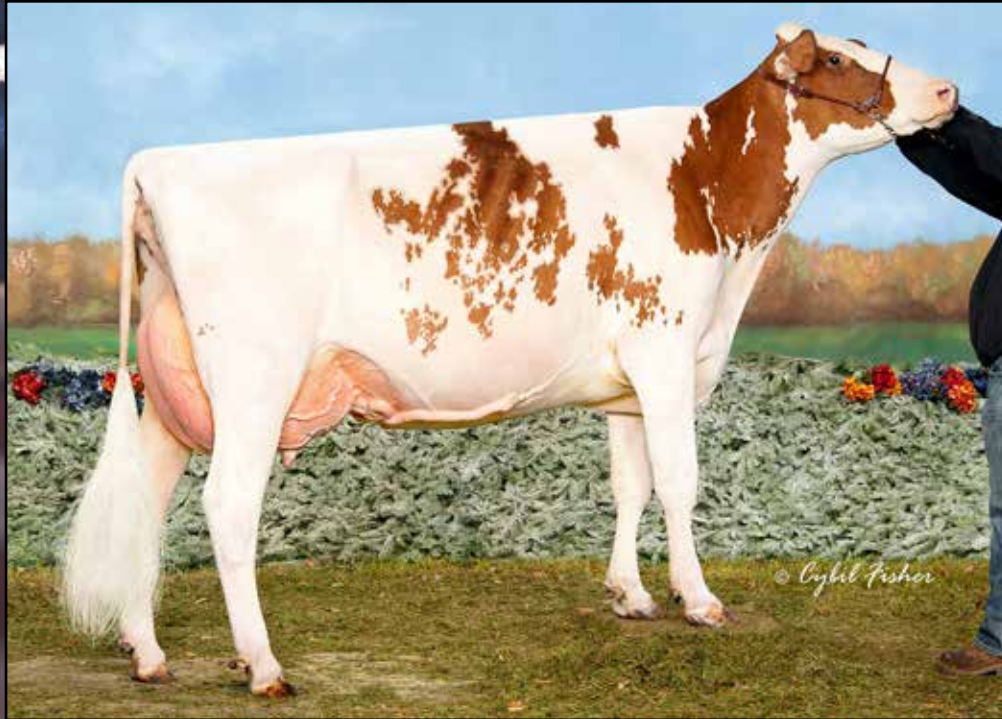

JOLIBOIS FLORALIE CONTENDER EX-93 4E
4TH DAM OF LOT 85

85

BUTLERVIEW FARM

JEFF BUTLER • 217-341-2437 • ILLINIJET@AOL.COM
JIM BUTLER • 847-987-5813 • JIMBUTLER2@AOL.COM
JOE PRICE • 765-618-5479

• **Winter Calf**

Mr Affection Analyst-Red-ET

3136496608 TC TP TE TY TV
PTA +92M -30F -22P 98R 4/24
PTA +2.09T +1.55UDC +1.18FLC 98R
GTPI +1795G

Jolibois Floralie Doral-Red

CAN 120843279 Very Good-85 VG-MS @ 2-06
2-03 2x 125d 13322 4.6 616 3.6 409 RIP

BUTLERVIEW ANALYST FIONA-RED

3280656203
Born: December 8, 2023

Riverdown Unstopabull-Red

CAN 11801450 TY TV TL
PTA -350M -22F -23P 99R 4/24
PTA +1.95T +1.95UDC +1.18FLC GTPI +1951G

Milksource Byway Affection

840 3138524450 Excellent-94 EEEEE RC
4-05 2x 305d 39960 4.3 1737 2.8 1108
Life: 1326d 120500 3.9 4756 2.9 3504

StGen Doral-Red-ET

3146619138 TE TCV TY TV TL
PTA +1392M +19F +42P 92R 4/24
PTA +2.82T +2.50UDC +.86FLC GTPI +2475G

Jolibois Frima Jordy-Red

CAN 120058747 VG-86-2YR-CAN VVVV
3-03 2x 339d 25882 4.0 1030 3.5 893
2-01 2x 352d 23790 4.4 1047 3.2 769
4-04 2x 133d 13230 3.9 503 3.3 437 RIP

3rd thru 11th Dams

Jolibois Flower Avalanche VG-85 VVVV-CAN

2-01 2x 365d 21457 3.6 776 3.1 675

- 1st Summer Calf Royal R&W Show 2017
- 3rd Dummer Yearling Royal R&W Show 2018

Jolibois Floralie Contender EX-93 EEEV-4E-CAN

4-10 2x 365d 30137 4.4 1323 3.4 893

Life: 6 Lact 177503 4.6 8133 3.6 6351

- 3rd 5-Year-Old Royal R&W Show 2018
- 3rd Sr 2-Year-Old Royal R&W Show 2015

Dala-StarRL Feather-Red-ET VG-88-CAN 18*

4-06 2x 365d 31089 3.9 1210 3.2 994

- 2nd Milking Yearling Quebec Internat R&W 2008
- 2nd Sr 2-Year-Old Quebec Internat R&W 2009

Nuttingdale Rubens Fire-Red EX-90 EX-MS

3-10 2x 365d 29395 4.0 1187 3.2 947

Nuttingdale Mardi Fiona-Red VG-88 EEEVV

4-06 2x 365d 27830 3.6 992 2.9 797

Nuttingdale J Logic Feather VG-86

5-08 2x 341d 28200 3.4 997 2.9 815

Life: 1417d 100920 3.6 3583 2.9 2944

Masal Feathers Charm-ET EX-90 EEEVE 2E RC

5-02 2x 365d 28300 3.9 1091 3.1 874

Life: 2392d 147430 4.0 5842 3.3 4224

Ren-Bow Enhancer Feather-Red EX-92 2E GMD DOM

3-09 2x 365d 27587 4.2 1171 3.3 910

Maple-G Fire Fancy Red EX-90 EX-MS 2E

4-05 2x 289d 13971 3.9 547 3.5 494