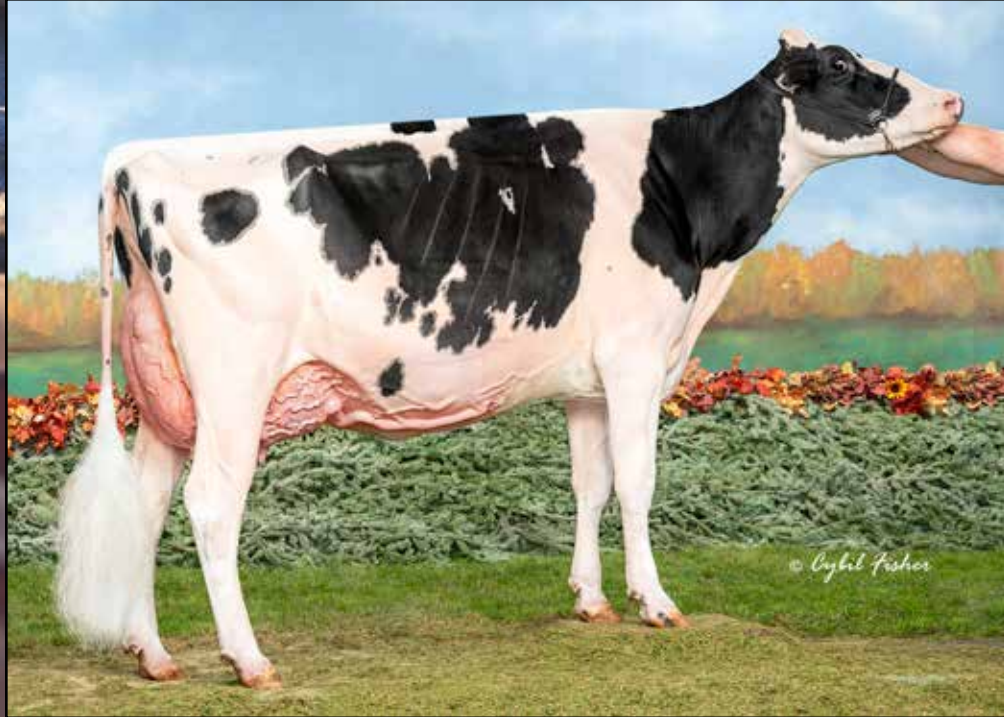

• HM All-Canadian 3 Year Old 1948

Evermot Pabst Ormsby VG-CAN 3*

CLARKVALLEY AWESOME IZZY EX-92
DAM OF LOT 80
All-National Junior 2-Year-Old 2022

BUTLERVIEW FARM
JEFF BUTLER • 217-341-2437 • ILLINIJET@AOL.COM
JIM BUTLER • 847-987-5813 • JIMBUTLER2@AOL.COM
JOE PRICE • 765-618-5479