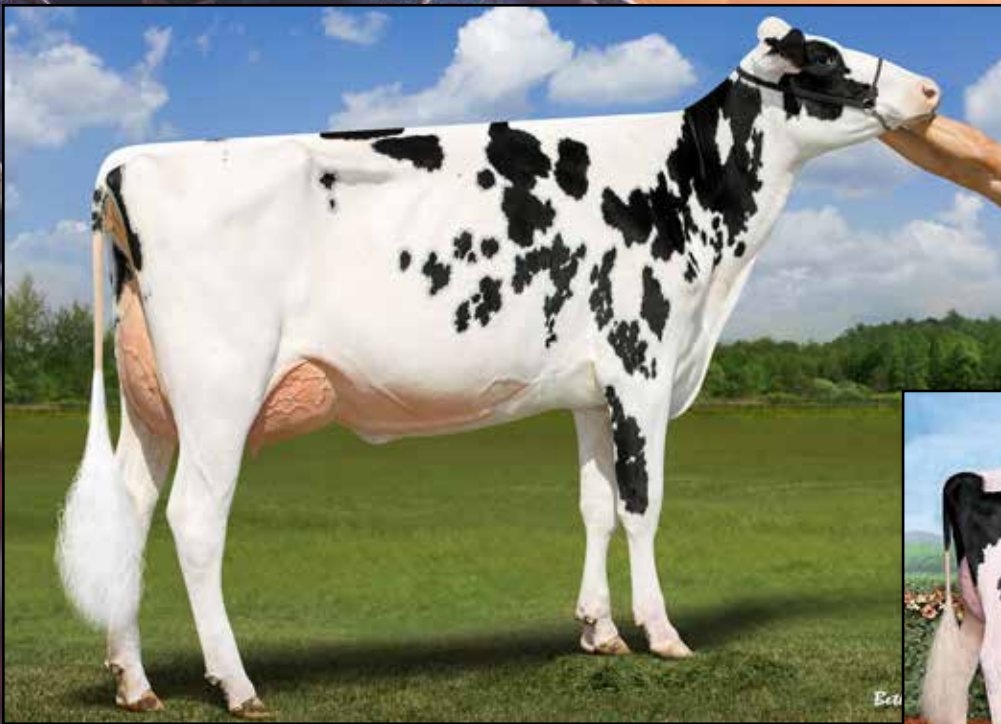

10th Dam

Mountholm Dawn VG-85-CAN 1*

PETITCLERC LAMBDA ASKA-ET
SELLS AS LOT 31

PETITCLERC DOORMAN ANASTASIA EX-90-2E-CAN
DAM OF LOT 31
HM All-Canadian Junior Calf 2015

BUTLERVIEW FARM
JEFF BUTLER • 217-341-2437 • ILLINIJET@AOL.COM
JIM BUTLER • 847-987-5813 • JIMBUTLER2@AOL.COM
JOE PRICE • 765-618-5479