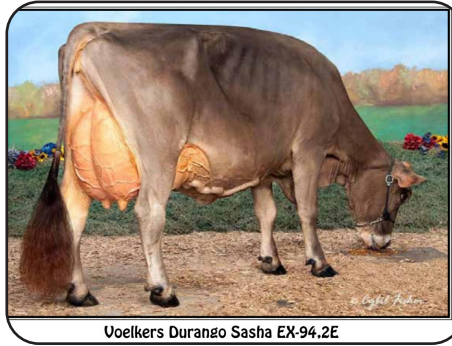

840003272982110 Born September 10, 2023

Tattoo 110

Fall Calf

Old-Bankston BadgerLuna VG-85

Res. All American Summer Yrlg 2022

Dam of 111

Krauses Rukola Tanbark P

68327130

PTA -330M -11F -6P

PTAT +0.3

Old-Bankston BadgerLuna EXP ET VG-85

683329600

2-02 211 11464 4.3 491 3.3

-2nd Summer 2Yr old Winter National 2023

-1st Summer Yrlg Northeast All Breed 2022

- Junior Champion All Breed 2022

-Res All American Summer Yrlg 2022

-3rd Summer Yrlg Eastern National 2022

-2nd Summer Yrlg International 2022

2nd Dam:

GE Old-Bankston Lipstick ET EX-90

68324530

-Res Int Champ Winter National 2018

-1st Milking Yrlg Winter National 2018

- All American Milking Yrlg 2018

112

Edge View Daredevil Summer

840003209342887
Born September 3, 2023
Tattoo 3481
Fall Calf

Voelkers Durango Sasha EX-94,2E

Hilltop B Daredevil ET

3012559129
4/24 PTA -38PPR +0.8T
Brady X EX-93, 3E Bose