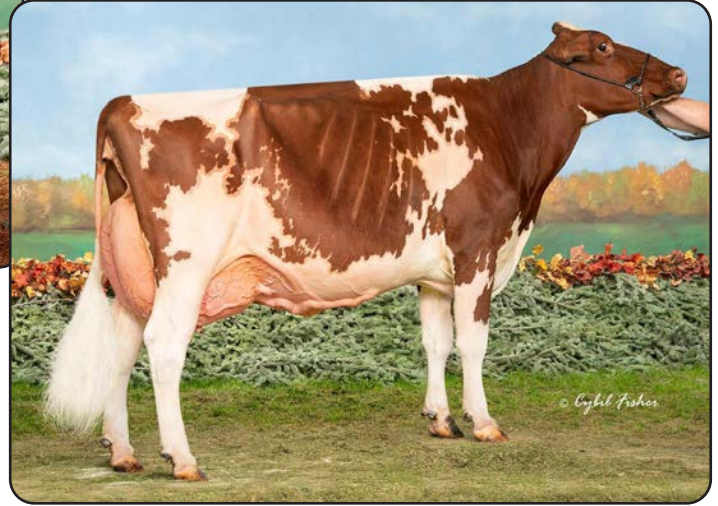

**Robin-Hood Pretty In-Red "EX-94 2E"**  
Grand Champion Iowa State Show 2018  
Granddam of Lot 57

**Miss Pretty Playful-Red-ET "EX-94"**  
Nom. All-American R&W 5 Year Old 2023  
Dam of Lot 57

57

Owned with  
Maple-Downs Farms II