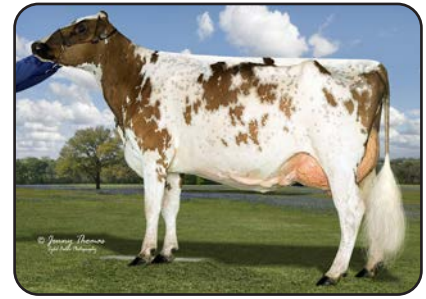

13

BLACKSTONE PV WINGATE-ET

840 3254468371 • Born December 1, 2023
H.N. 7261 Tattoo V371
Winter Calf

•1st Winter Calf NY Spring Show 2024

Maternal sisters to Wingate:

Old-N-Lazy Gentle Wipeout-ET EX-93

- •Unanimous All-American Jr. 3 Year Old 2019
- •Res. All-American 4 Year Old 2020
- •HM All-American 5 Year Old 2021

Old-N-Lazy Calimero Whoopi-ET EX-92

- •HM Jr. All-American 4 Year Old 2020
- •Nom. All-American 4 Year Old 2020

Old-N-Lazy Burdette When Ever-ET EX-90

- •Nom. Jr. All-American 2018 & 2019

P&A-Mack-Els Free Beer Welcome-ET EX-91

- •Res. Jr. All-American Jr. 3 Year Old 2018
- •Unanimous Jr. All-American Jr. 2 Year Old 2017

Ms B My Fling

- •Res. All-American Fall Calf 2015

Marilie Autograph (AMC)-ET

CAN120267338 799AY40
PTA +803M +17F +17P 52R 12/23
PTA +0.5T GPTI +460

De La Plaine Remington Wing-ET

100618695 Excellent-92 2E
4-11 3x 322d 28,290 4.5 1274 3.3 934
3-05 3x 318d 18,950 4.9 931 3.6 674

- •All-Wisconsin 5 Year Old 2016
- •1st 5 Year Old OH Spring Dairy Expo 2016
- •HM Grand Champ. OH Spring Dairy Expo 2016
- •2nd Jr. 3 Year Old Southern National 2014
- S: Mapleburn Remington-ET

Maternal sisters to Wingate:

P&A-Mack-Els Free Beer N Wings-ET EX-90

- •HM Jr. All-American Sr. 3 Year Old 2018

Old-N-Lazy Reagan Wren-ET EX-91

- •Nom. All-American Jr. 2 Year Old 2021

Old-N-Lazy Gentleman Whammy-ET VG-87

- •Unanimous All-American Fall Yearling 2018
- •Res. All-American Fall Calf 2017

De La Plaine Remington Wing-ET "EX-92 2E"

HM Grand Champion
Ohio Spring Dairy Expo 2016
Dam of Lot 13, Granddam of Lot 14

2nd through 4th Dams:

Forever Schoon Ping EX-95-5E 5*

8-03 2x 365d 27,007 4.6 1246 3.5 935
Life: 2163d 140,157 4.5 6345 3.6 5042

- •Grand Champion Quebec Spring Show 2013

•All-Canadian 5 Year Old 2013

•All-American Sr. 3 Year Old 2011

•Res. All-Canadian Sr. 3 Year Old 2011

•Res. All-American Sr. 2 Year Old 2010

Forever Shoon Pretty EX-93 2E CAN

6-07 2x 305d 23,702 4.7 1102 3.3 794

Forever Shoon BK Porsha EX-90 CAN

7-00 2x 305d 22,932 5.3 1210 3.2 743

14

D-N-A PV WINNING STREAK-ET

840 3254468364 • Born December 1, 2023
H.N. 7254 Tattoo V364
Winter Calf

Maternal sisters to Wren:

Old-N-Lazy Gentle Wipeout-ET EX-93

- •Unanimous All-American Jr. 3 Year Old 2019
- •Res. All-American 4 Year Old 2020
- •HM All-American 5 Year Old 2021

Old-N-Lazy Calimero Whoopi-ET EX-92

- •HM Jr. All-American 4 Year Old 2020
- •Nom. All-American 4 Year Old 2020

Old-N-Lazy Burdette When Ever-ET EX-90

- •Nom. Jr. All-American 2018 & 2019

P&A-Mack-Els Free Beer Welcome-ET EX-91

- •Res. Jr. All-American Jr. 3 Year Old 2018
- •Unanimous Jr. All-American Jr. 2 Year Old 2017

Ms B My Fling

- •Res. All-American Fall Calf 2015

P&A-Mack-Els Free Beer N Wings-ET EX-90

- •HM Jr. All-American Sr. 3 Year Old 2018