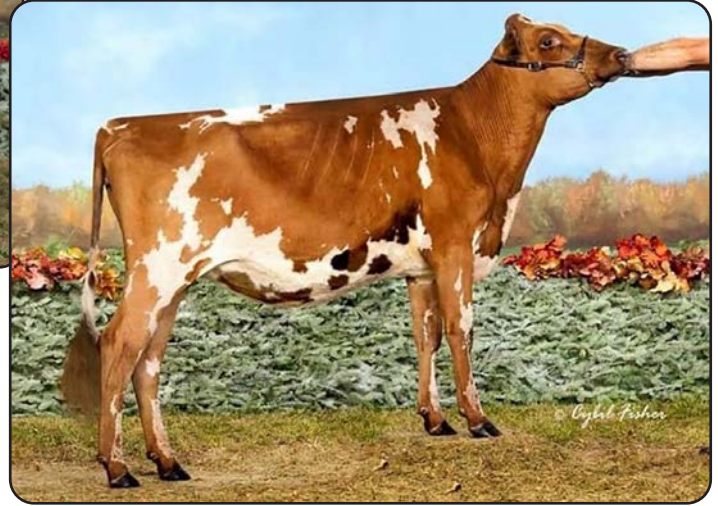

**Chapel-Hill-Ayr's Heligo Delet EX-91 Gold**

Will-Ayr's Dynamic EX-90 2E Gold

Will-Ayr's Destiny EX-90

Will-Ayr's Dizzy EX-90 2E

Will-Ayr's Duchess EX-90

**Grand-View Burdette Diamond "EX-91"**  
Res. All-American Jr. 3 Year Old 2012  
Granddam of Lots 5 - 7