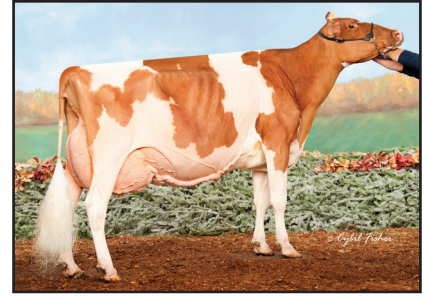

Hilrose Advent Anna-Red-ET "EX-95 4E" GMD
(Third Dam of Lot 71)

2nd through 12th Dams:

Hilrose Malone Atlas-Red-ET EX-90 EX-MS
3-00 2x 344d 31,830 3.5 1110 3.1 1002
Hilrose Advent Anna-Red-ET EX-95 4E GMD
7-02 2x 365d 47,040 5.2 2456 3.3 1579
Life: 3482d 362,320 4.8 17452 3.3 12033
•Wisconsin Cow of the Year 2018
•Nasco Int'l Type & Production Winner 2018
•Res. All-American R&W 2016 & 2017
Hilrose Rubens Ashlyn *RC EX-91 GMD
Wilstar Derry Alissa-ET *RC EX-91 2E GMD
Wilstar-RS Ldr Angel-Red-ET EX-91 2E GMD
Dreamstreet Enhancer Alicia 3E-94 GMD DOM
Dreamstreet Triple Ali-Red-ET EX-90
Cha-Liz R Maple B Ann EX-91 2E
Cha-Liz F Mini Ann B EX-92 3E
Cha-Liz P V Ann Adeu B EX-92 2E
Wenron Adeu Ann Champion B EX-91 3E GMD