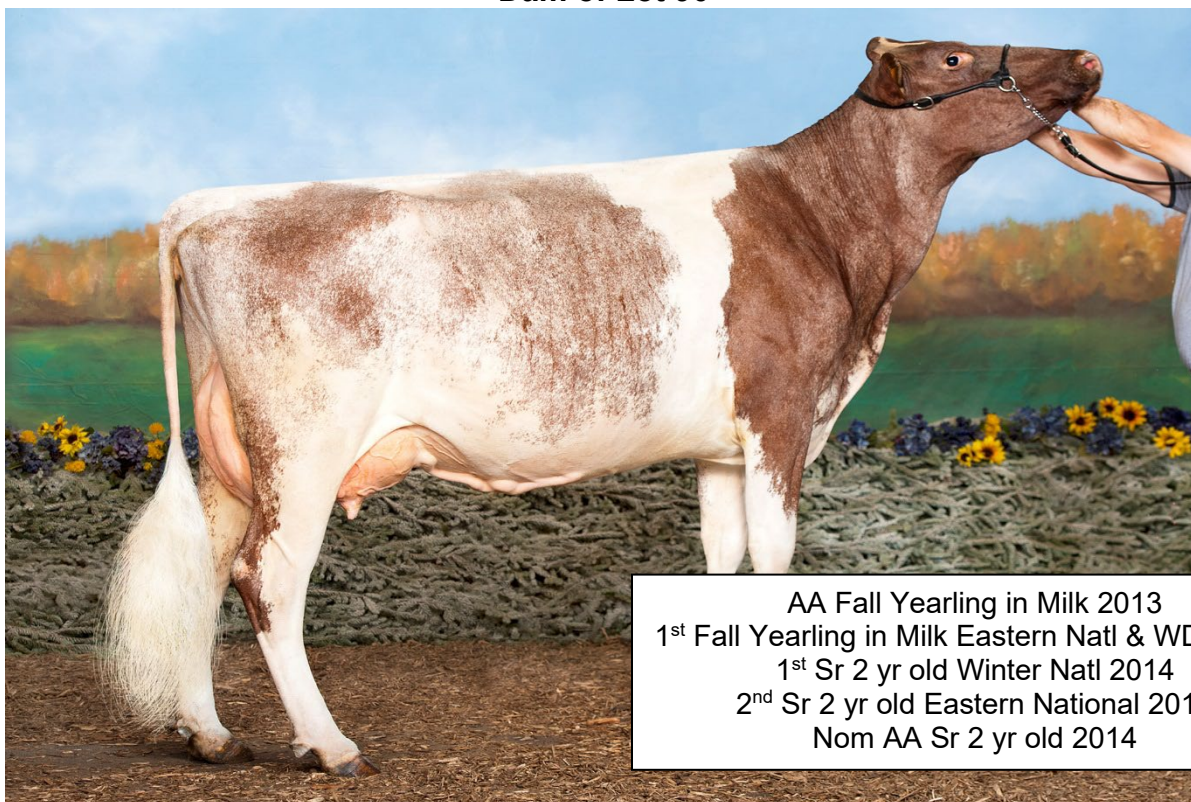

**Dam of Lot 90**

AA Fall Yearling in Milk 2013  
1<sup>st</sup> Fall Yearling in Milk Eastern Natl & WDE 2013  
1<sup>st</sup> Sr 2 yr old Winter Natl 2014  
2<sup>nd</sup> Sr 2 yr old Eastern National 2014  
Nom AA Sr 2 yr old 2014

**HARD CORE OTHELLO MARGARITA ET EX94 5E**

**LOT 90** Born: 12/4/2023  
Hard Core Farm  
New Enterprise, PA

**HARD CORE SPIDERMAN MITZI** 68333428

**WINTER CALF**

**Hard Core Lottery Spiderman**  
USA 68330210 EX94  
PA: -554M -25F -22P  
PTAT: +0.4