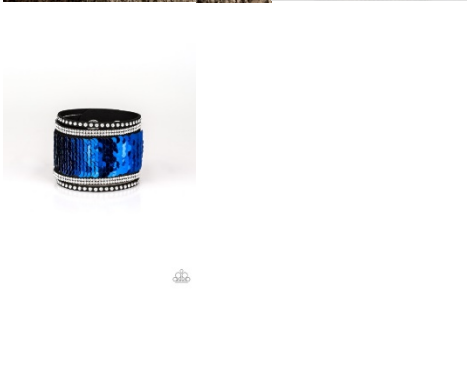

Feel like Royalty Bundle:

Rodan+Fields Redefine Overnight Restorative Cream

Caribbean Royalty - Purple Earrings

Faceted purple teardrops are pressed into a silver studded frame, coalescing into a colorful lure. Glassy white rhinestones are sprinkled across the frame, adding a refined finish to the summery palette.

Show-Stopping Shimmer - White Necklace/Earrings

Joined by dainty silver links, two rows of dramatic silver chain layer below the collar in a fierce fashion. Glittery white teardrops drip from the glistening layers, adding a timeless shimmer to the show-stopping piece. Features an adjustable clasp closure.

43