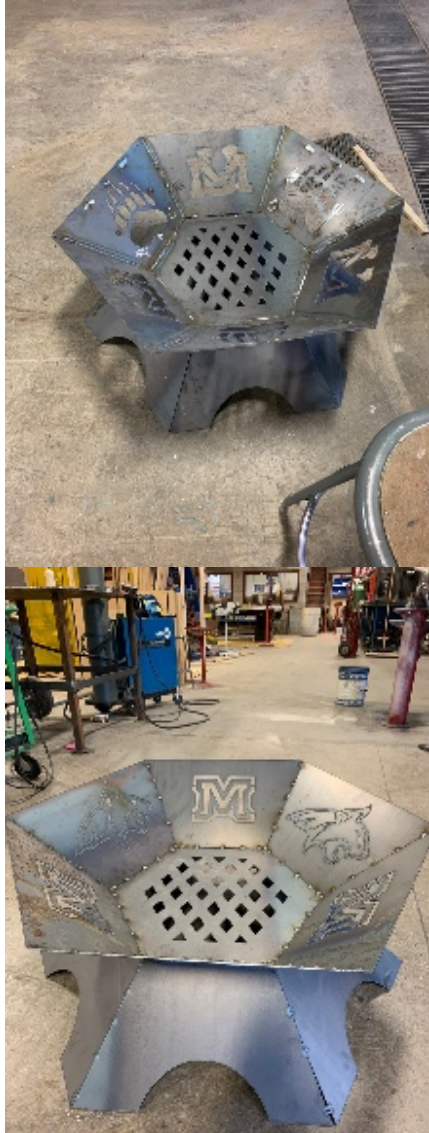

37

MSU Bobcats or UM Grizzlies
Custom Fire Pit
Estimated value $150

Eric Tilleman
Eric.tilleman@mt.gov