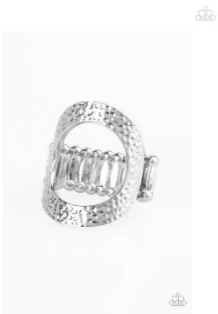

Spotlight Shout Out - Red Earrings

Encrusted in glassy white rhinestones, a dainty silver ring attaches to the top of a larger hoop radiating with blinding red rhinestones for a glamorous, statement-making look. Earring attaches to a standard fishhook fitting.

45

Fancy Fun for Two Bundle:

(2) Light teal ponytail beanie caps

(1) Backed Into A Corner - Gold Necklace/Earrings Varying in size, airy gold square silhouettes link across the chest for an edgy look.

(1) This Time with Attitude - White Bracelet

Smoky and white emerald cut rhinestones and flat gold cube beads are encrusted along strands of white suede for a sassy look. The elongated band double wraps around the wrist for a fierce one-of-a-kind look.

46

Girly Girl Bundle:

Adjustable Crazy Dog Lady
Baseball Cap

Extravagant Elegance - Silver
Necklace/Earrings
Mismatched silver chains layer
down the chest. A strand of
faceted smoky and metallic gems
join below the collar for a
glamorous look. Features an
adjustable clasp closure.