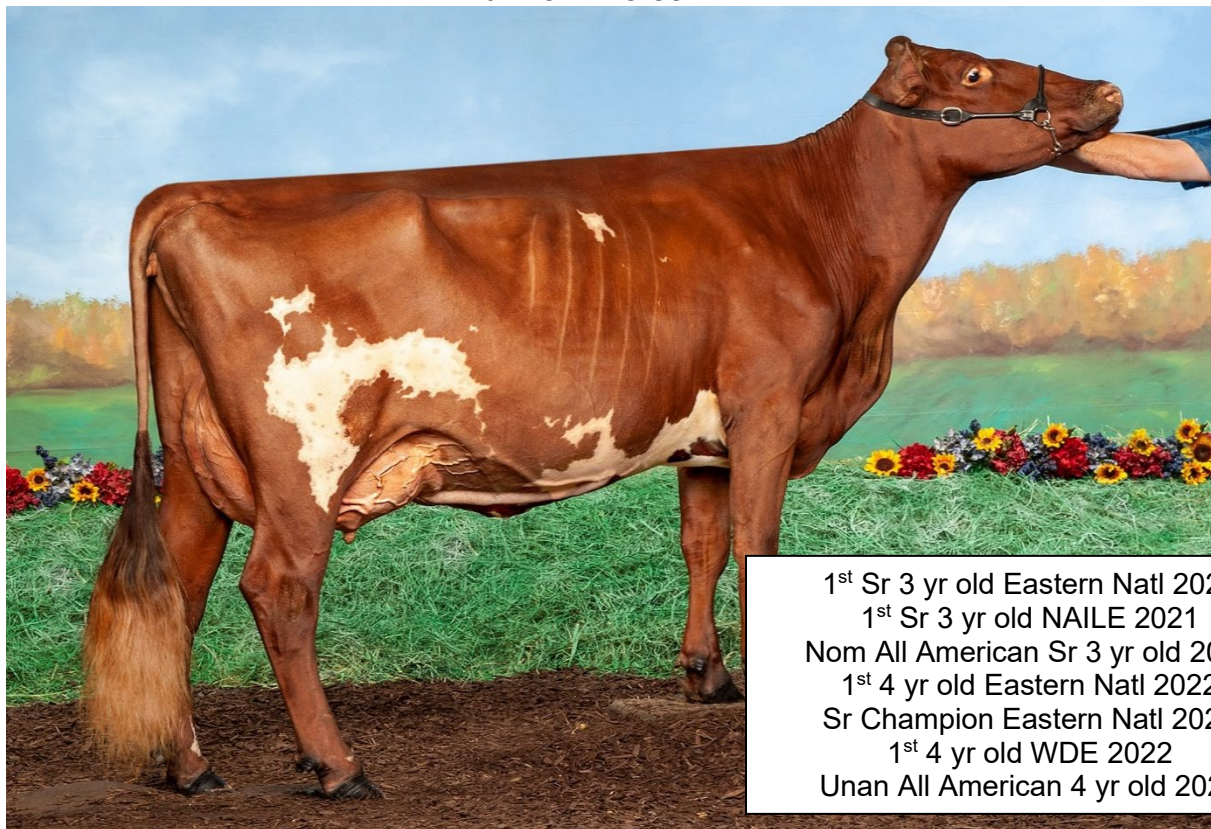

Dam of Choice C2

1st Sr 3 yr old Eastern Natl 2021
1st Sr 3 yr old NAILE 2021
Nom All American Sr 3 yr old 2021
1st 4 yr old Eastern Natl 2022
Sr Champion Eastern Natl 2022
1st 4 yr old WDE 2022
Unan All American 4 yr old 2022

HARD CORE C-TIE SUNDANCE ET EX92

LOT C2

Born 9/2/2023
Born 9/6/2023

HARD CORE IRONMAN ET

Pending

HARD CORE CYRIDE ET

Pending

Hard Core Farm
New Enterprise, PA

*****SELLING CHOICE OF 2 FEMALES*****

Oceanbrae Ironman P

CAN 9993327
PTA: -637M +1F -12P
PTAT: +0.1

OR

Henkeseen Cyride*TC

USA 840003149932697
PTA: -637M +1F -12P
PTAT: +0.1

Hard Core C-Tie Sundance ET

USA 68323116 EX92
2-08 305 16020 4.0 643 3.1 490
331 17150 4.0 689 3.1 529
3-09 305 17977 3.9 708 3.1 551
4-08 305 17555 3.9 679 3.1 551
365 21011 3.9 820 3.2 665

Lands-Brook Mega C-Tie EXP

ET
USA 471000044 EX91
PTA: -538M -7F -17P
PTAT: +0.5

Innisfail BDC Stella 905

USA 445670 EX96 5E
9-08 330 22563 3.8 855 2.9 651
10-10 365 24770 3.7 906 2.9 706
12-04 365 25510 3.8 966 2.9 747
13-10 365 25130 3.6 914 2.9 734
15-01 365 21798 3.9 856 3.0 655
LIFE: 238690M 9385F 7174P
Grand Champ WDE 2006 & 2009

3rd Dam:

Innisfail OT Stella 004 EXP VG86

3-02 305 16040 3.3 523 3.3 532
5-00 352 17260 3.5 603 3.3 561
7-07 334 18230 3.3 602 3.3 603

4th Dam:

Innisfail Stella 125th VG87

5-01 317 20300 3.6 721 3.3 662
7-02 305 20700 3.6 749 3.2 662

5th Dam:

Innisfail Stella 95th

7-06 305 18060 3.7 671 3.4 615