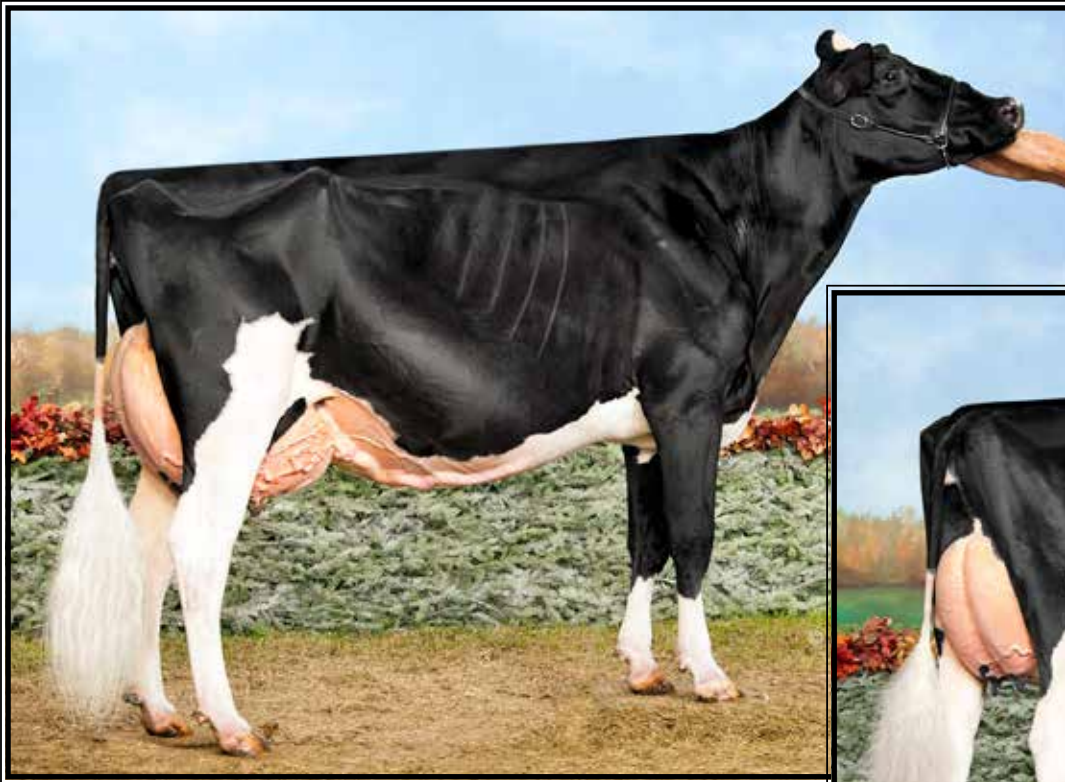

Craigcrest Rubies Rachelle EX-94 EEEEE

**HM All-American Jr 3yr-old 2016
(2nd Dam of Lot 39)*

LOT 39

Krullcrest Jagger Renae-ET

145533078 99%RHA-I
Born 9/18/22

Ryan Krull

1949 Jay Ave
George, IA 51237
712-348-1802

Peak Jagger-ET

320546591 8/23 PTA +2661GTPI
+8M +.19% +54F +24P +1.6PL
+3.71T +2.94UDC +2.06FLC 81%R
Hunk X EX-90 King Doc

Oakfield Door Raindrop-ET

3-10 EX-90 EE+VE 3134444824
2-03 361 29570 4.7 1380 3.9 1143

Sire: Val-Bisson Doorman-ET

*3rd Winter Yrlng NE Spring Nat'l 2018

**2nd Dam: (Pictured above)
Craigcrest Rubies Rachelle
EX-94 EEEEE**

2-01 331 20990 4.0 858 3.4 714
2-11 330 24320 4.0 972 3.3 793
3-10 365 28500 4.2 1197 3.6 1035

*HHM All-NY 4yr-old 2017

*HM All-American Jr 3yr-old 2016

*2nd Jr 3yr-old WDE 2016

*All-NY Junior 3yr-old 2016

*Res. All-NY Jr 2yr-old 2015

*1st place Jr 3 at NY Spring International Holstein Show 2016

*1st place Jr 3 and Res. Int. Champion at WNY Regional Show 2016

FULL sister:

Craigcrest Rubies Gold Rejoice EX-94

*All-Am & All-Can Sr 2yr-old 2011

*Res. Int Champion WDE 2011

3rd Dam:

**Montdale Dundee Rubie-TW
EX-93-CAN**

2-05 365 27600 4.0 1102 3.4 950
4-08 329 27691 4.1 1135 3.3 921
5-07 365 27063 3.9 1053 3.3 895

*Nom. All-Canadian 2002

4th Dam:

**KAS Carlton Ruby
EX-91,5E-CAN**

6-03 365 30593 4.0 1232 3.1 941
8-02 365 29897 3.8 1142 3.0 893
Lifetime 188075 3.7 6966 3.0 5700

5th Dam:

**KAS Status Quo Closure
EX-90-CAN**

9-10 309 19178 3.8 721 2.9 558
Lifetime 222638 4.2 9416 3.1 7015