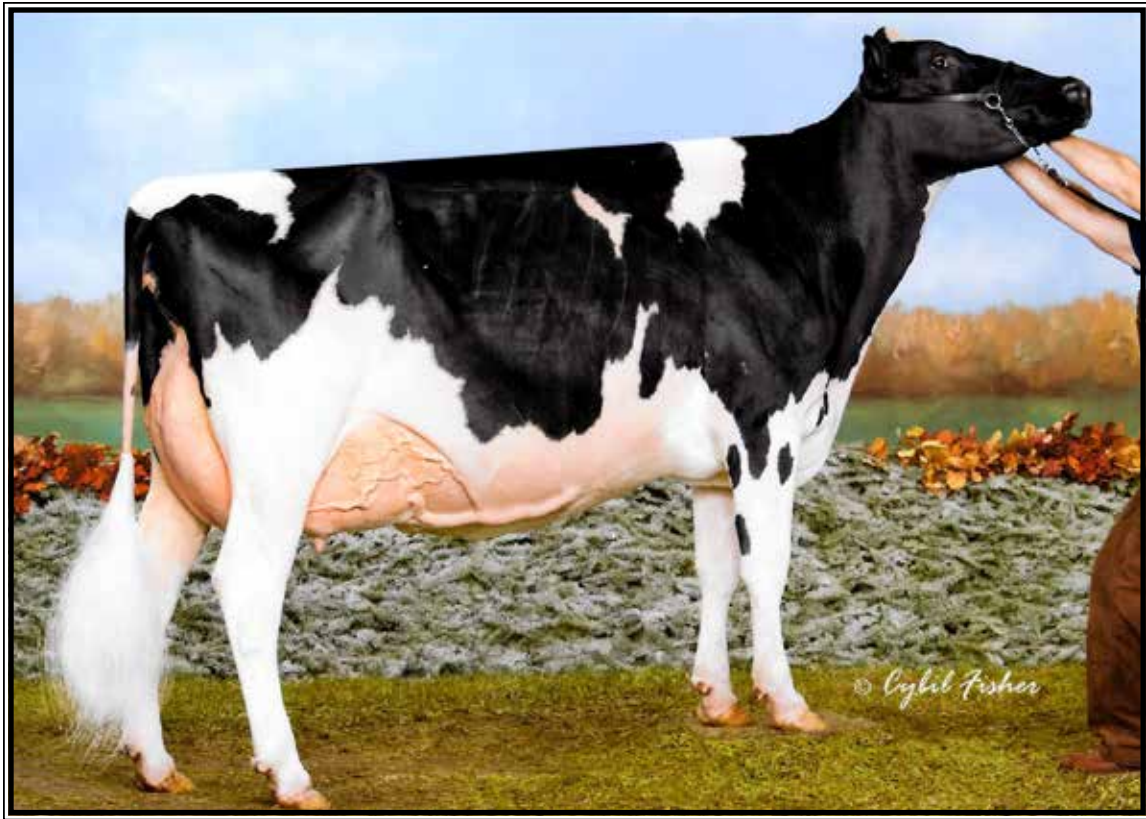

Craigcrest Rejoices Wind Chime EX-93,2E EEEEE

4-03 365 34900 6.7 2340 3.6 1245

(Dam of Lots 4 & 5 and 2nd Dam of Lots 5A, 6 & 7)

LOT 5 #200

Cal-Denier-I Doc Chime-ET*CD

2-00 VG-87 VVV+V

145280699 99%RHA-I

Born 8/13/21 8/23 PTA +2472GTPI

+3.45T +2.63UDC +2.32FLC

Fresh 6/21/23

Bred 8/25/23 to 250H15955 Harmony

Maternal sister to Lot 5:

Class-L Wildfire-ET EX-92 (max.)

3-06 343 44520 4.2 1883 3.5 1561

(Pictured w/ & sells as Lot 3)

*Jr All-American Winter Yrlng 2020

*Nom. Jr All-American Sr 2yr-old 2021

LOT 6 #2055

D-N-R Honour Cheetos

3272939763 99%RHA-I

Born 6/21/23 9/23 PTA +2480GTPI

+1.19%F +3.58T +2.73UDC +1.98FLC

Sire: AOT Honour-ET

3210341507 8/23 PTA +2525GTPI

+2.91M +4.05T +3.34UDC +1.72FLC

Dam: Doc Chime (Sells as Lot 5)

LOT 5A Embryos

*Selling 5-#1 IVF female embryos

sired by Dropbox

*Embryos @ Trans Ova, MD

D-N-R Holsteins

428 Royers Rd

Myerstown, PA 17067

717-454-8856

Wooderest King Doc

3132417775 8/23 PTA +2802GTPI

+1584M +68F +54P +625NMS$ +3.6PL

+3.24T +2.15UDC +1.99FLC 99%R

Kingboy X VG-88 Mack

Craigcrest Rejoices Wind Chime-ET

6-04 EX-93,2E EEEEE 11484609C

2-10 365 29900 5.3 1591 3.7 1092

4-03 365 34900 6.7 2340 3.6 1245

6-02 256 27070 4.7 1266 3.2 873

Sire: Gillette Windbrook-ETS

(Pictured above)

*Supreme Champ MI Dairy Show 2018

*All-Michigan Aged Cow 2018

*Sold for $19,500 in 2018 Nat'l Conv.

Sire: Kings-Ransom Dropbox-ET

3224437486 8/23 PTA +3003GTPI

+974M +84F +54P +814NMS$ +3.5PL

+3.27T +3.23UDC +1.11FLC 80%R

Highjump X EX-91 Casper

Dam: Doc Chime (Sells as Lot 5)

**2nd Dam: (Pictured w/ Lot 7)
Craigcrest Rubies Gold Rejoice
EX-94 EEEEE**

2-02 365 25952 4.5 1159 4.5 952

3-04 335 36640 4.3 1430 3.5 1150

4-05 330 26848 4.3 1164 3.4 926

6-02 256 27070 4.7 1266 3.2 873

*All-American Sr 2yr-old 2011

*All-Canadian Sr 2yr-old 2011

*Res. Int Champion WDE 2011

*All-American Winter Yrlng 2010

*All-Canadian Winter Yrlng 2010

*Res. Jr Champion Royal 2010

*All-American Winter Calf 2009

*All-Canadian Winter Calf 2009

*Only animal ever that was A-A & A-C

as calf, yearling & milking form!

Mat. sisters include:

Craigcrest Rubies Rachelle EX-94

*HM All-American Jr 3yr-old 2016

3rd Dam:

Montdale Dundee Rubie-TW

EX-93-CAN

2-05 365 27600 4.0 1102 3.4 950

4-08 329 27691 4.1 1135 3.3 921

5-07 365 27063 3.9 1053 3.3 895

*Nom. All-Canadian 2002

4th Dam:

KAS Carlton Ruby

EX-91,5E-CAN

6-03 365 30593 4.0 1232 3.1 941

8-02 365 29897 3.8 1142 3.0 893

Lifetime 188075 3.7 6966 3.0 5700

5th Dam:

KAS Status Quo Closure

EX-90-CAN

9-10 309 19178 3.8 721 2.9 558

Lifetime 222638 4.2 9416 3.1 7015