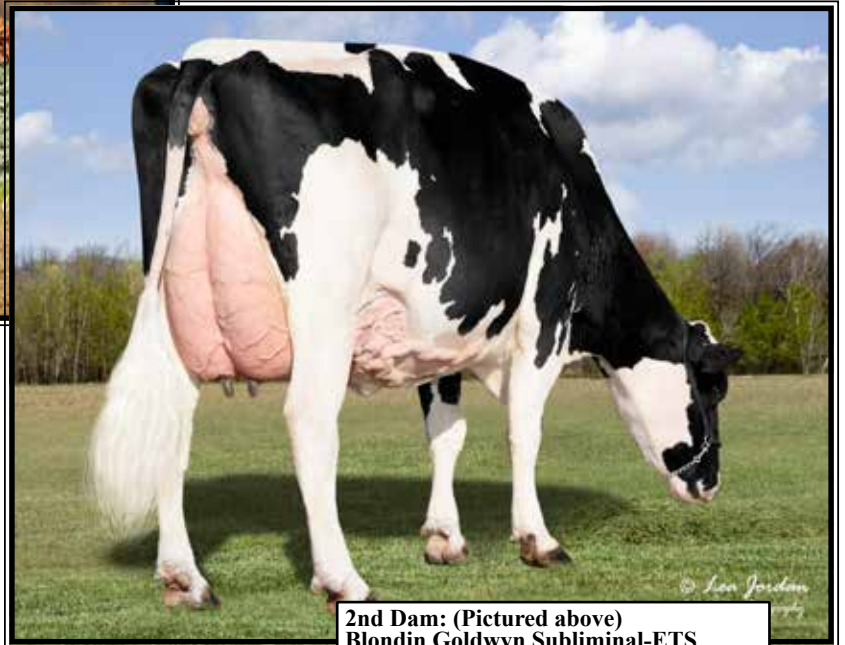

Lifetime 190482 3.6 6927

**HM All-Canadian 3yr-old 1948*

11th Dam:

Evermot Pabst Ormsby VG-CAN

Blondin Goldwyn Subliminal-ETS
EX-97,4E EEEEE
**Star of the Breed 2021*
 (2nd Dam of Lot 14)

Budjon-Vail HP Drm Style-ET
EX-93,2E EEEVE
 5-04 365 38840 4.2 1619 3.6 1405
 (Dam of Lot 14)