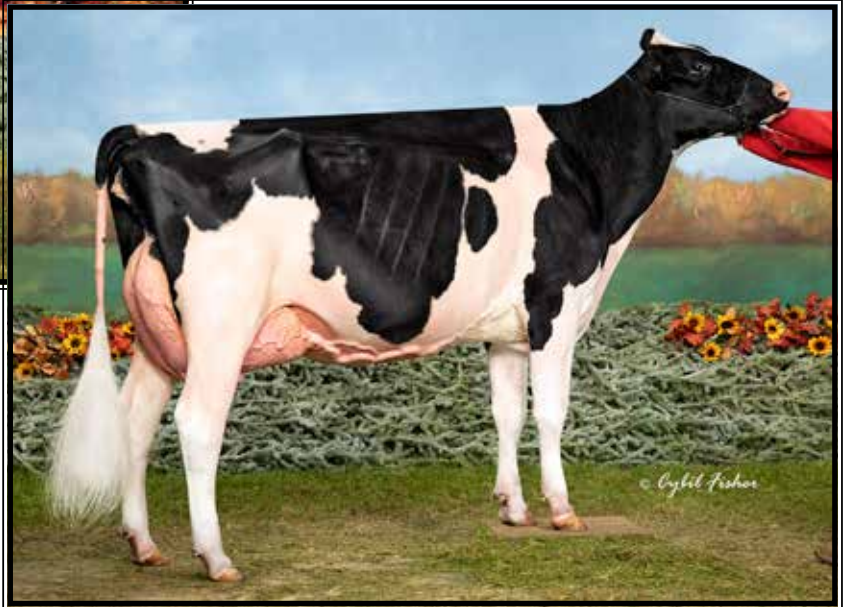

11th Dam: EX-90 GMD
Lifetime 218636 3.9 8581
**3X All-American Produce of Dam*

**Lovhill Goldwyn Katrysha
EX-96,2E EEEEE 97-MS**

**Un. All-American 5yr-old 2014 &
Un. All-American Aged Cow 2015
(2nd Dam of Lot 30)*