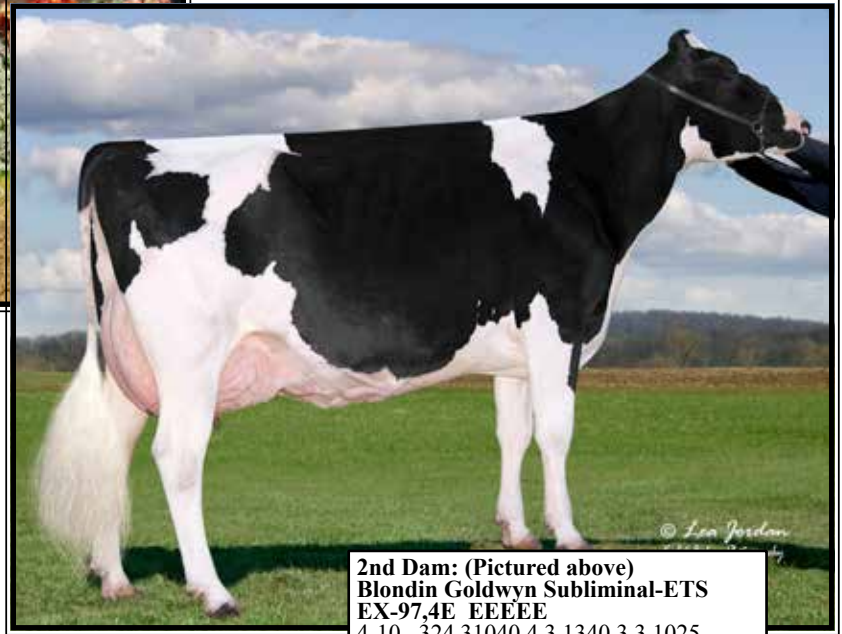

Budjon-Vail Aw Sara Jean-ET
EX-92,2E EEVEE 93-MS
6-00 365 36036 3.6 1238 2.9 1005
(Dam of Lot 23)

2nd Dam: (Pictured above)
Blondin Goldwyn Subliminal-ETS
EX-97,4E EEEEE
4-10 324 31040 4.3 1340 3.3 1025
5-11 365 38200 3.8 1447 3.3 1260
7-01 316 36090 3.7 1342 3.3 1201
8-00 365 40670 3.7 1488 3.5 1433
10-00 365 44010 4.2 1841 3.2 1391
11-01 365 44740 4.3 1921 3.2 1451
Lifetime 310707 4.0 12360 3.4 10456
*HI Global Impact Cow of the Year 2022
*Star of the Breed 2021
*Res. All-American 150,000 cow in 2021
*Res. All-American 150,000 cow in 2020
*All-American 150,000 cow in 2017
*All-Canadian Aged Cow 2016
*Nom All-American Aged Cow 2016
*HM All-American Jr 3yr-old 2012
3rd Dam: Blondin R Marker Sublime
EX-93-CAN
10-08 365 35789 4.7 1693 3.3 1179
Lifetime 162493 5.0 8080 3.6 5856
4th Dam: Blondin James Supra-ET
EX-90, 91-MS-CAN 8*
4-08 365 33691 4.8 1631 3.6 1206
*Res. All-Canadian 4yr-old 2004
5th Dam: Blondin Skychief Supra-ET
EX-93-CAN 10*
9-04 365 42758 4.1 1733 3.1 1305
Lifetime 263795 3.8 10207 3.4 8955
*Grand Champion Papineau 2000
*1st Aged Cow & Grand Berthier 2001
5th Dam: Blondin Starbuck Superlass
VG-87-CAN 17*
11-09 365 36180 4.1 1479 3.1 1131
Lifetime 250196 3.8 9486 3.2 7941
6th Dam: Diamond Hill Warden Lass
VG-87-CAN
4-00 309 23834 4.0 952 3.3 787
Lifetime 108883 3.9 4284 3.2 3514
7th Dam: Diamond Hill Tenpo Misty
VG-85-CAN
Lifetime 104558 3.9 4114
8th Dam:
Diamond Hill Poplar B VG-85-CAN
9th Dam:
Broughton Lea Poplar EX-CAN
Lifetime 187431 4.3 8128

LOT 23 Embryos

*Selling 5-#1 IVF female embryos
sired by Alligator

Landis-Mrk Holsteins
915 Valley Rd
Lancaster, PA 17601
717-560-1830

*Embryos @ Trans Ova, MD

Stantons Alligator-ET
3128769279 8/23 PTA +2481GTPI
+1029M +.01% +41F +29P 2.85SCS
+2.41T +2.13UDC +.57FLC 95%R
Kingboy X VG-88 McCutchen

Budjon-Vail Aw Sara Jean-ET
6-09 EX-92,2E EEEEE 93-MS
3130641928
2-01 301 21520 4.0 860 3.0 652
3-00 305 32152 3.7 1192 3.0 968
6-00 365 36036 3.6 1238 2.9 1005
Sire: Maple-Downs-I G W Atwood-ET
(Pictured above)