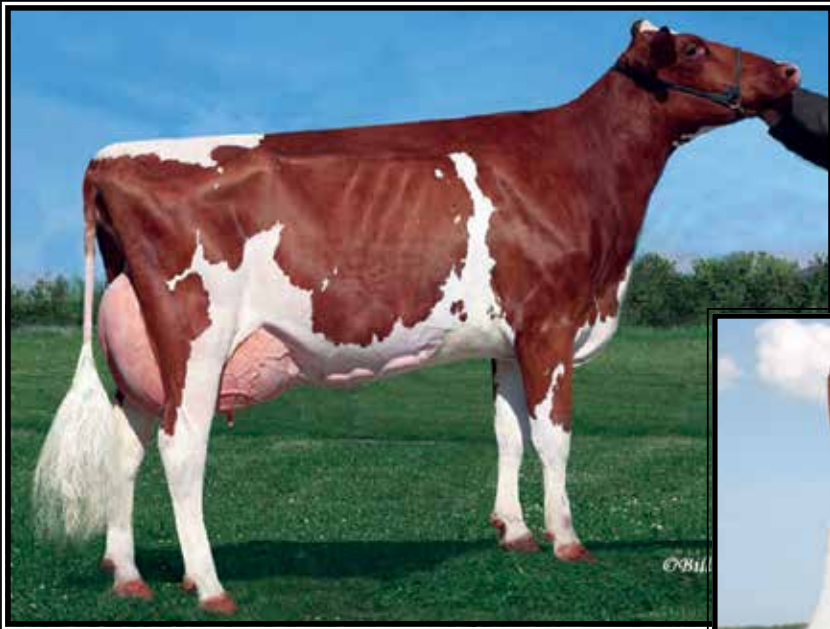

**SRP Absolute Fantasy-RED-ET
EX-94,3E EEEEE**

6-00 365 38870 4.3 1680 3.6 1407
(2nd Dam of Lot 35)