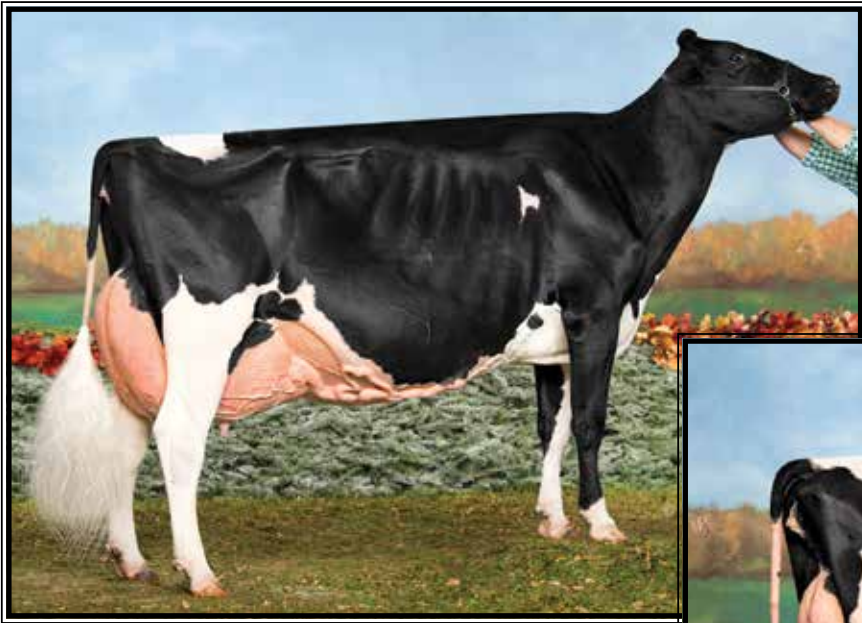

11th Dam: EX-90 GMD
Lifetime 218636 3.9 8581
**3X All-American Produce of Dam*

**Lovhill Goldwyn Katrysha
EX-96,2E EEEEE 97-MS**

**Un. All-American 5yr-old 2014 &
Un. All-American Aged Cow 2015
(2nd Dam of Lot 30)*