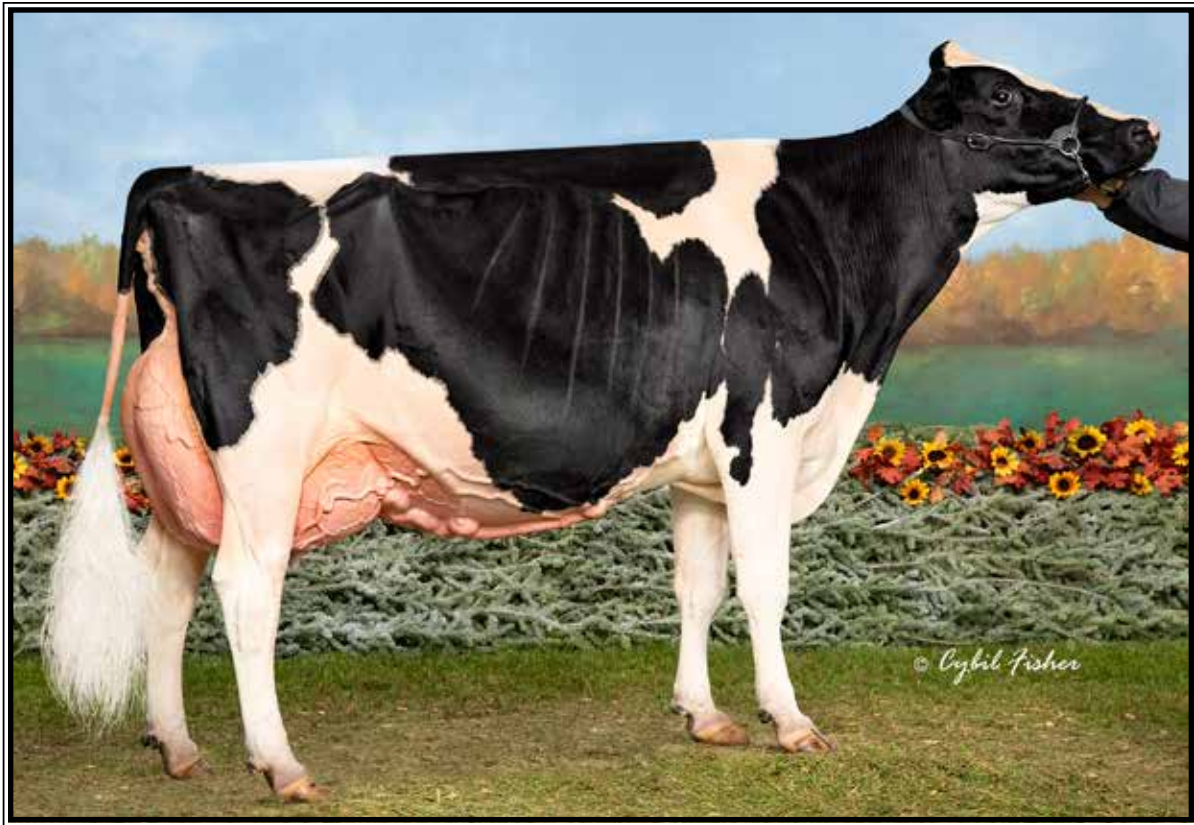

Jericho-Dairy Baracuda-ET*RC EX-96,2E EEEEE

**Nom. All-American Aged Cow 2022
(Dam of Lot 12)*

LOT 12 Choice

**Selling buyers choice of females due
12/1/23 sired by Alpha*RC*

**Gauranteed 2 females to choose from*