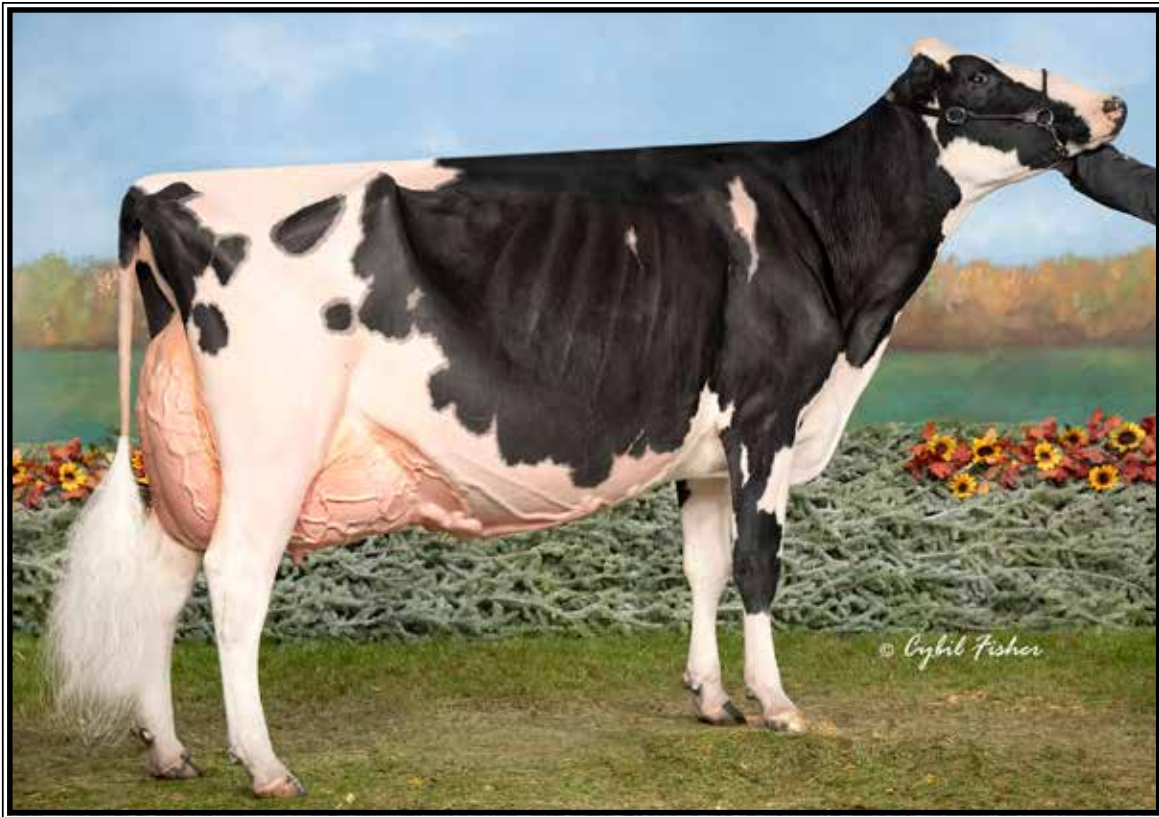

11th Dam: EX-90 GMD
Lifetime 218636 3.9 8581
**3X All-American Produce of Dam*

Oakfield Solom Footloose-ET EX-96,2E EEEEE

**1st 5yr-old, Grand & Supreme Champion World Dairy Expo 2022
(2nd Dam of Lot 19)*