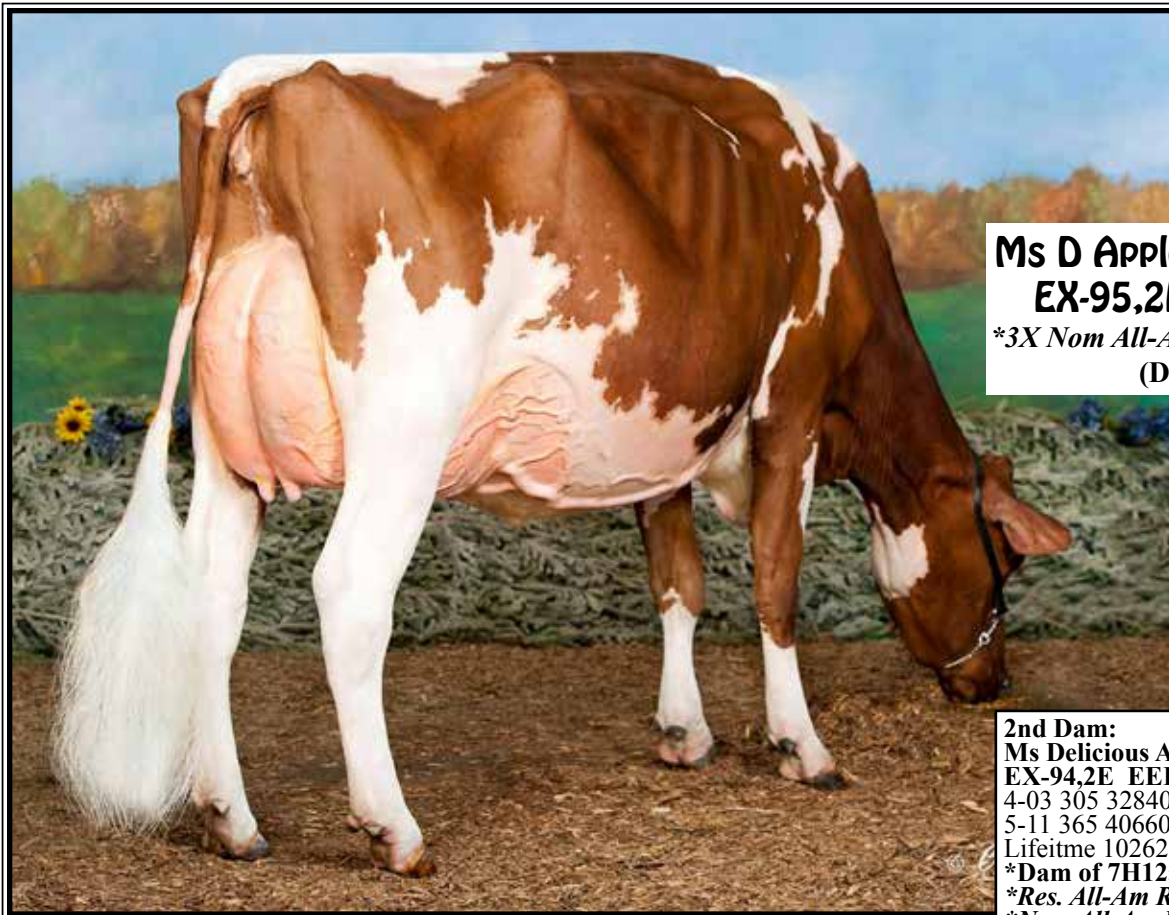

**Ms D Apple Danielle-RED-ET
EX-95,2E EEEEE 95-MS**

**3X Nom All-Am R&W in milking form
(Dam of Lot 9)*

2nd Dam:
**Ms Delicious Apple-RED-ET
EX-94,2E EEEEE**
4-03 305 32840 3.7 1229 3.2 1060
5-11 365 40660 3.9 1570 3.5 1408
Lifetime 102620 3.9 3960 3.4 3445
**Dam of 7H12587 Diamondback*RC
*Res. All-Am R&W Aged Cow 2014
Nom All-Am R&W Jr 2yr-old 2010

3rd Dam: (Pictured w/ Lot 15)
**KHW Regiment Apple-RED-ET *CV
EX-95,2E EEEEE DOM**
4-01 365 35750 4.7 1682 3.7 1314
Lifetime 207920 4.8 9902 3.8 7851
*-Unanimous All-Am Jr 2yr-old 2006
-All-American R&W Jr 2yr-old 2006
-HHM All-American Jr 3yr-old 2007
-Nom. All-American 5yr-old 2009
-Res. All-Canadian 5yr-old 2009
-All-Am R&W Aged Cow 2011
-2013 HI Impact R&W Cow of the Year
-$1 million Global Glamour Sale Topper
Maternal sister to Advent-RED

4th Dam:
**Kamps-Hollow Altitude-ET *CV
EX-95,2E EEEEE DOM**
7-00 365 39690 4.7 1849 3.5 1385
Lifetime 144460 4.4 6295 3.7 5288

5th Dam:
**Clover-Mist Alisha-ET
EX-93,3E EEEEE DOM**
8-07 365 36920 4.2 1553 3.4 1258
Lifetime 226470 4.7 10659 3.6 8149

6th Dam:
**Clover-Mist Augy Star-ET *RC
EX-94,4E EEEEE DOM**
7-10 365 43140 5.0 2136 3.3 1421
Lifetime 206250 4.7 9793 3.5 7187

7th Dam:
D-R-A August EX-96,4E EEEE DOM
Lifetime 190200 4.4 8281 3.3 4457
**Nom. All-American Aged Cow 1986
All-Wisconsin Aged Cow 1987

8th Dam:
D-R-A Ideal Precious Leader EX-90,2E
7-06 358 20090 3.9 787 3.4 765

9th Dam:
D-R-A Princess Lad Leader EX-90,3E
9-05 305 19160 4.2 809

LOT 9

Million-Heir Gold Digger-ET*RC

145565923 9100%RHA-NA
Born 3/7/23

Million-Heir Holsteins

c/o Randy Schaeffer

11005 Huron Avery Rd
Milan, OH 44846
419-366-1239

*Potential 10th generation EX

Braedale Goldwyn
10705608C 8/23 PTA +1879GTPI
+1.06T +.61UDC +.78FLC 99%R
James X VG-86 Storm

**Ms D Apple Danielle-RED-ET
8-10 EX-95,2E EEEEE 95-MS**
69822207
2-06 343 26890 3.9 1057 3.2 855
3-08 365 32780 3.9 1277 3.3 1084
4-09 365 28800 4.2 1224 3.6 1025
6-05 365 35150 4.8 1700 3.2 1113
Lifetime 133210 4.3 5728 3.3 44332
Sire: Scientific Destry-ET*RC

(Pictured above)
**Nom R&W Cow of the Year 2015
*Nom. All-Am R&W 4yr-old 2015
*Grand Champ R&W, NY Int'l 2015
*Res. Grand Champ All-Am R&W Show
2015
*HM All-Am R&W Sr 3yr-old 2014
*Grand Champ All-Am R&W Show 2014
Nom All-Am R&W Sr 2yr-old 2013