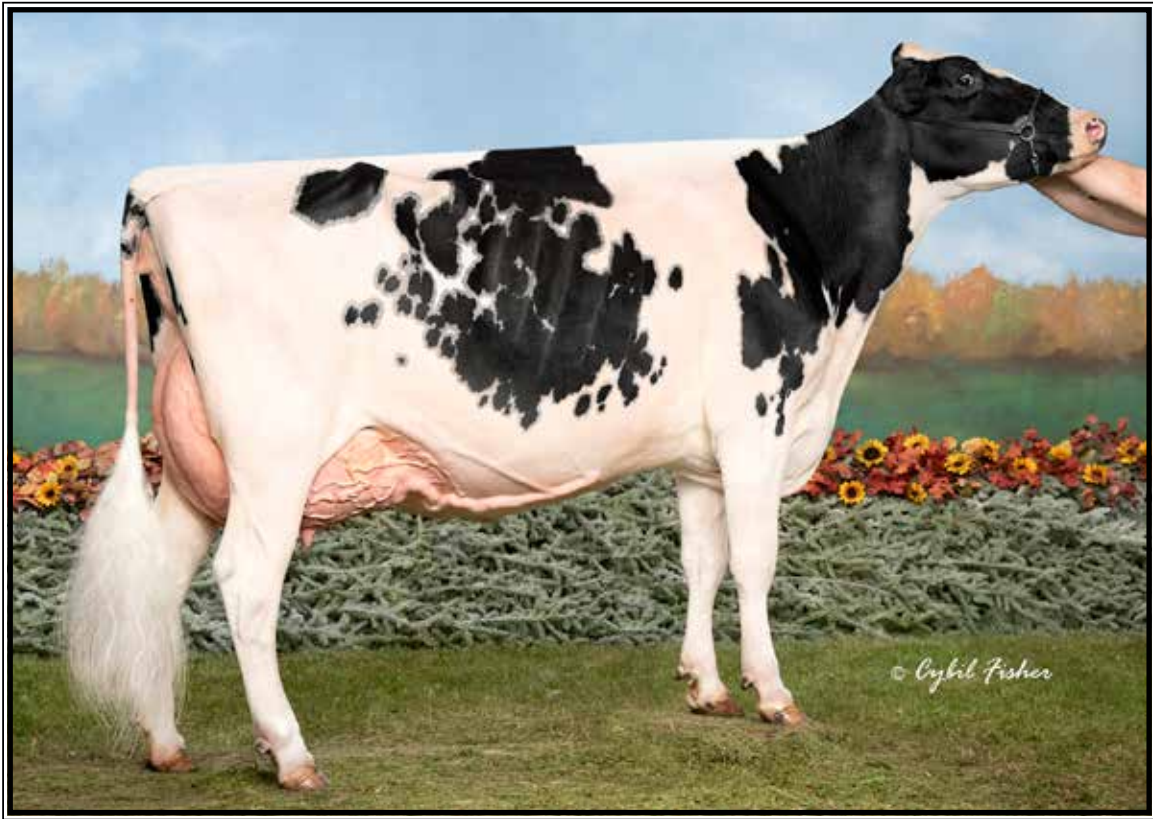

King Doc X VG-88 Kingboy

Dam: Backflip Dicy (Sells as Lot 2)

Class-L Wildfire-ET EX-92 EEEEE (max.)

3-06 343 44520 4.2 1883 3.5 1561

(She sells as Lot 4)

LOT 4

Class-L Wildfire-ET

3-07 EX-92 EEEEE