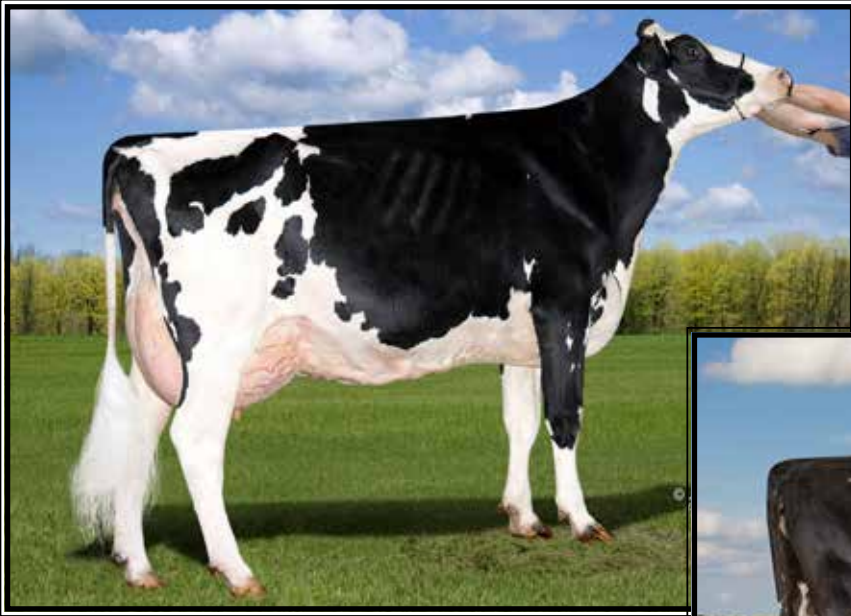

**Glen-Valley Royal Gold-ET
EX-90 EEVVE**

4-00 305 31430 3.5 1087 3.3 1022
(3rd Dam of Lot 54)